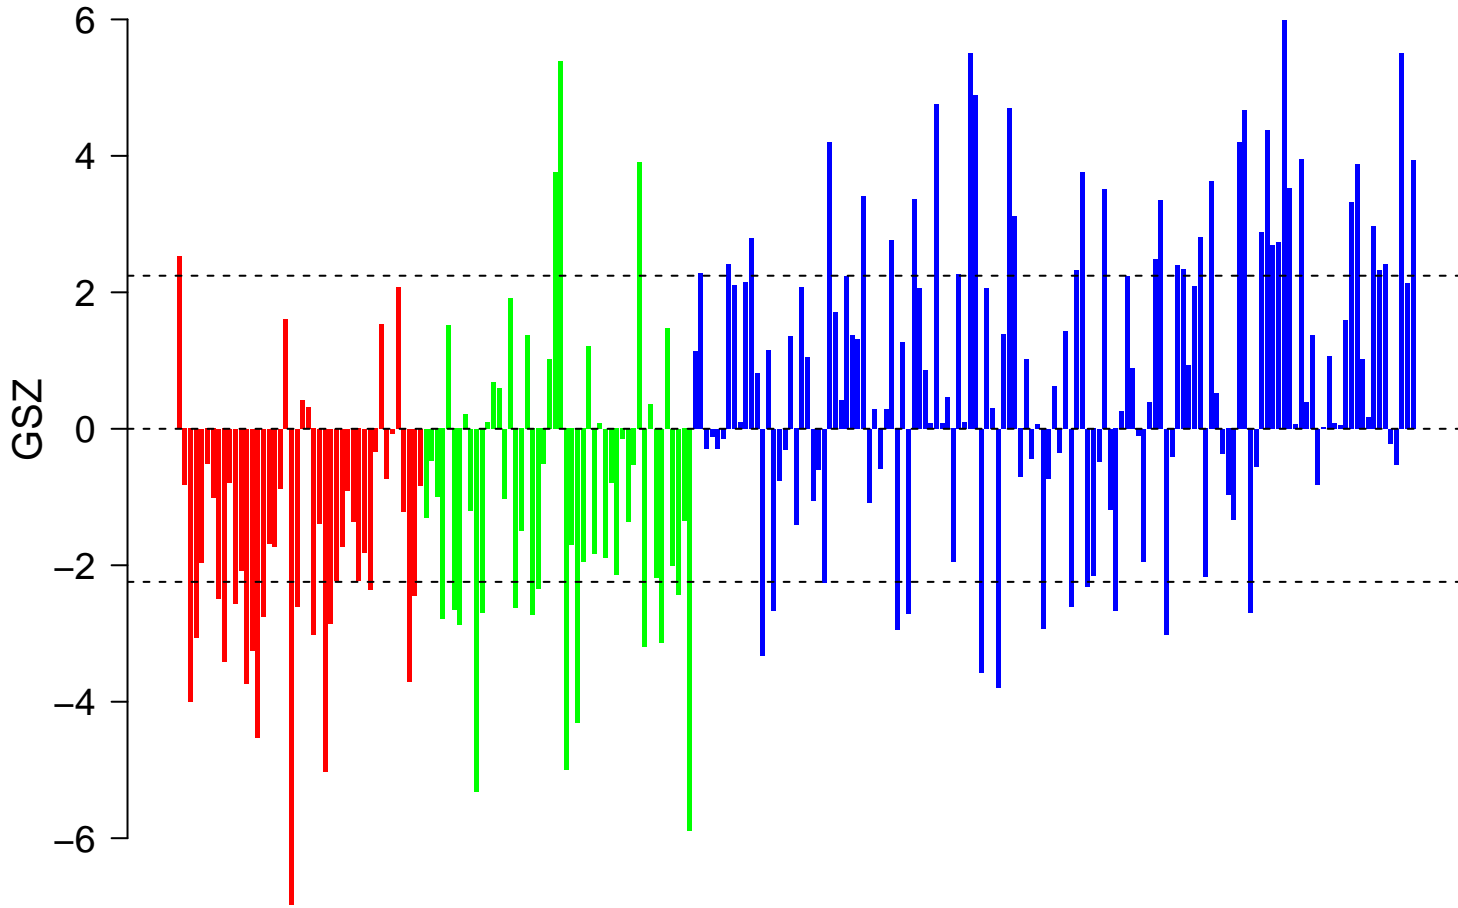

# PLASARI\_TGFB1\_TARGETS\_1HR\_UP

# PLASARI\_TGFB1\_TARGETS\_1HR\_UP

■ on  
■ -  
□ off