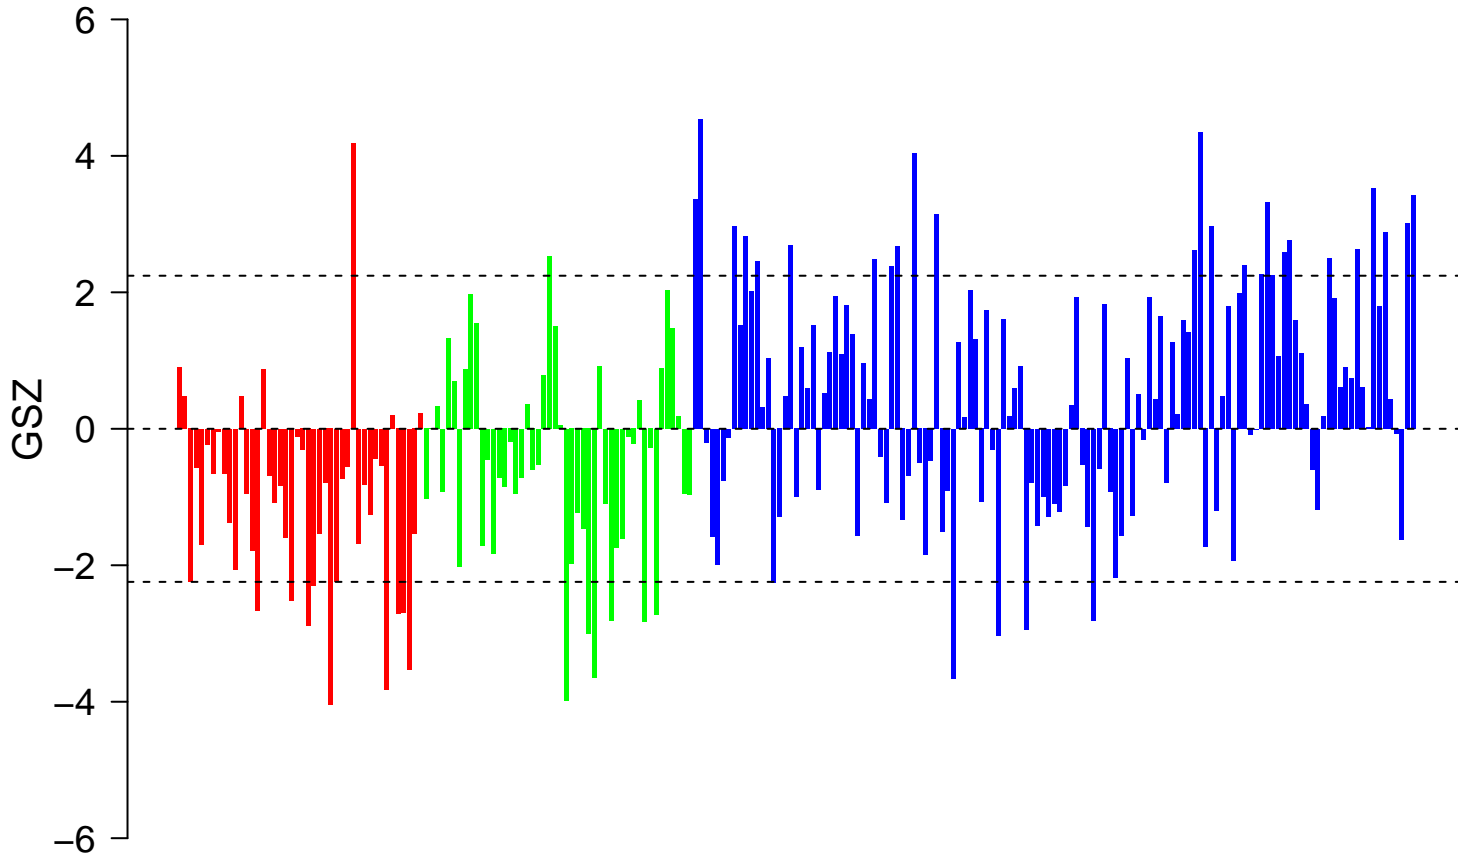

PIONTEK_PKD1_TARGETS_UP

PIONTEK_PKD1_TARGETS_UP

■ on
■ -
□ off

PIONTEK_PKD1_TARGETS_UP