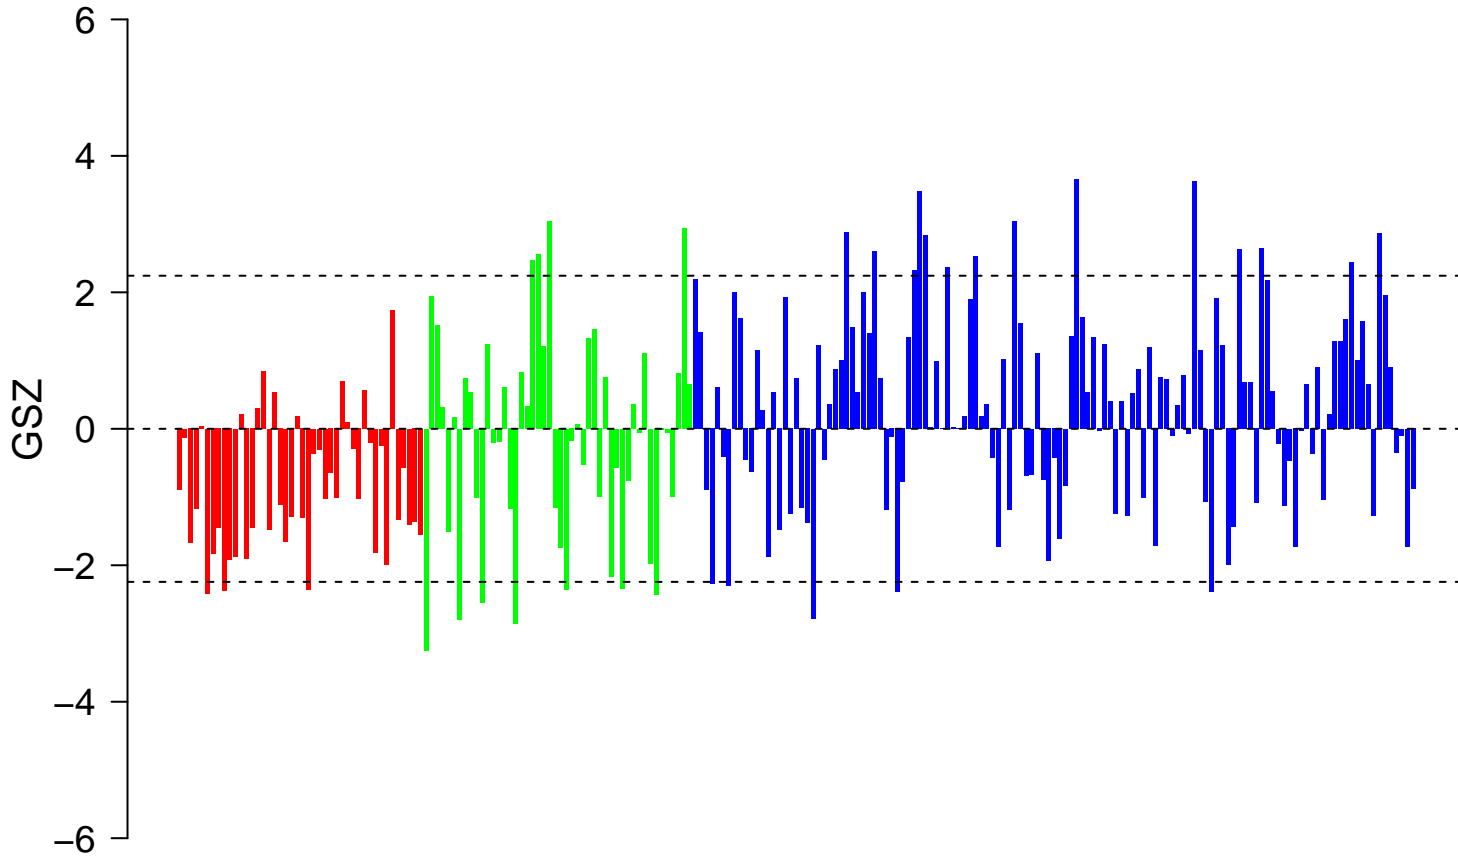

# PIEPOLI\_LGI1\_TARGETS\_UP

■ on  
■ -  
□ off