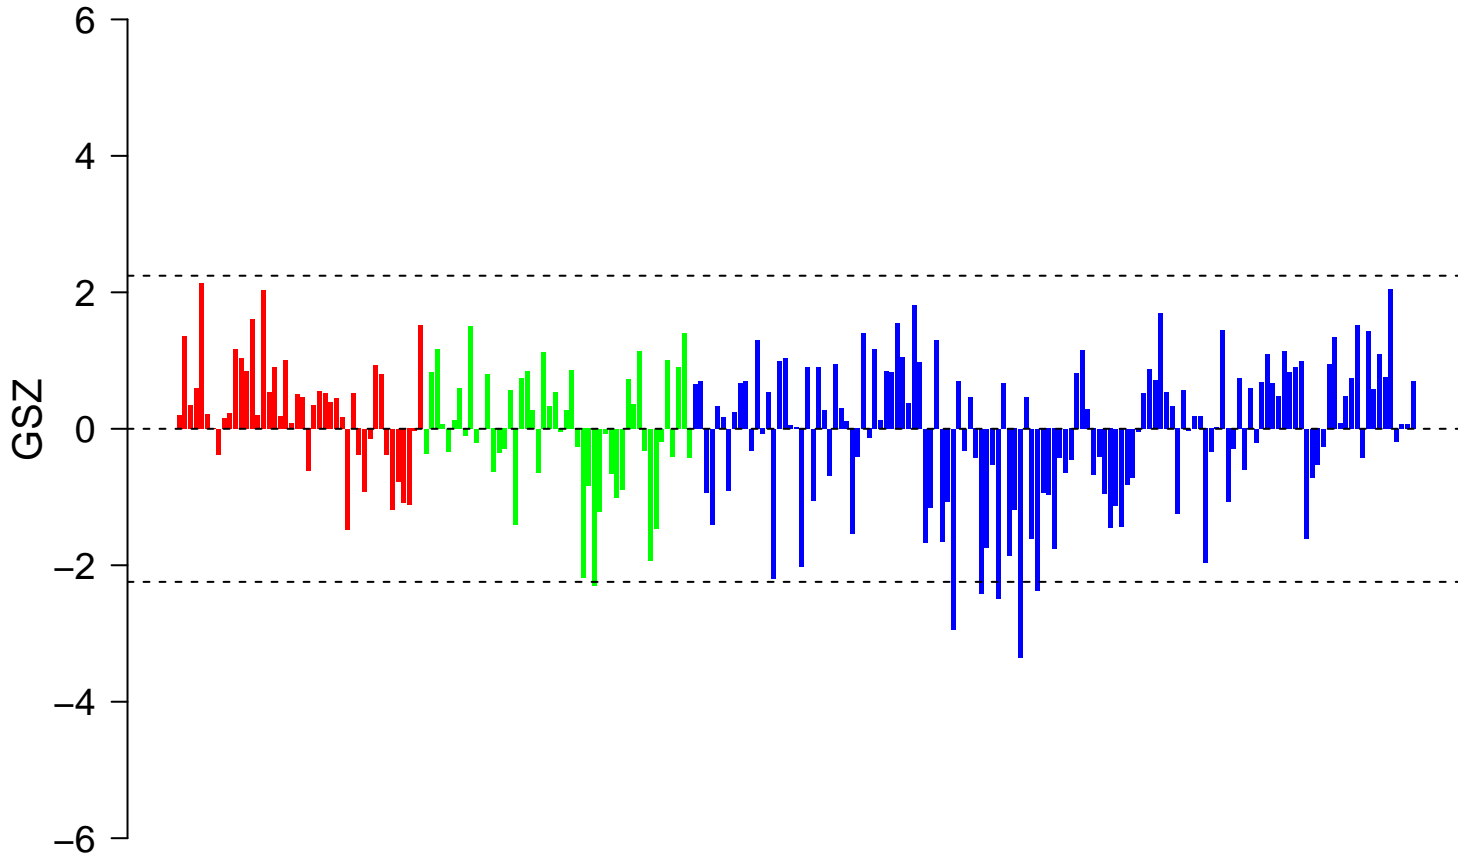

PID_THROMBIN_PAR4_PATHWAY

PID_THROMBIN_PAR4_PATHWAY

■ on
■ -
□ off

PID_THROMBIN_PAR4_PATHWAY