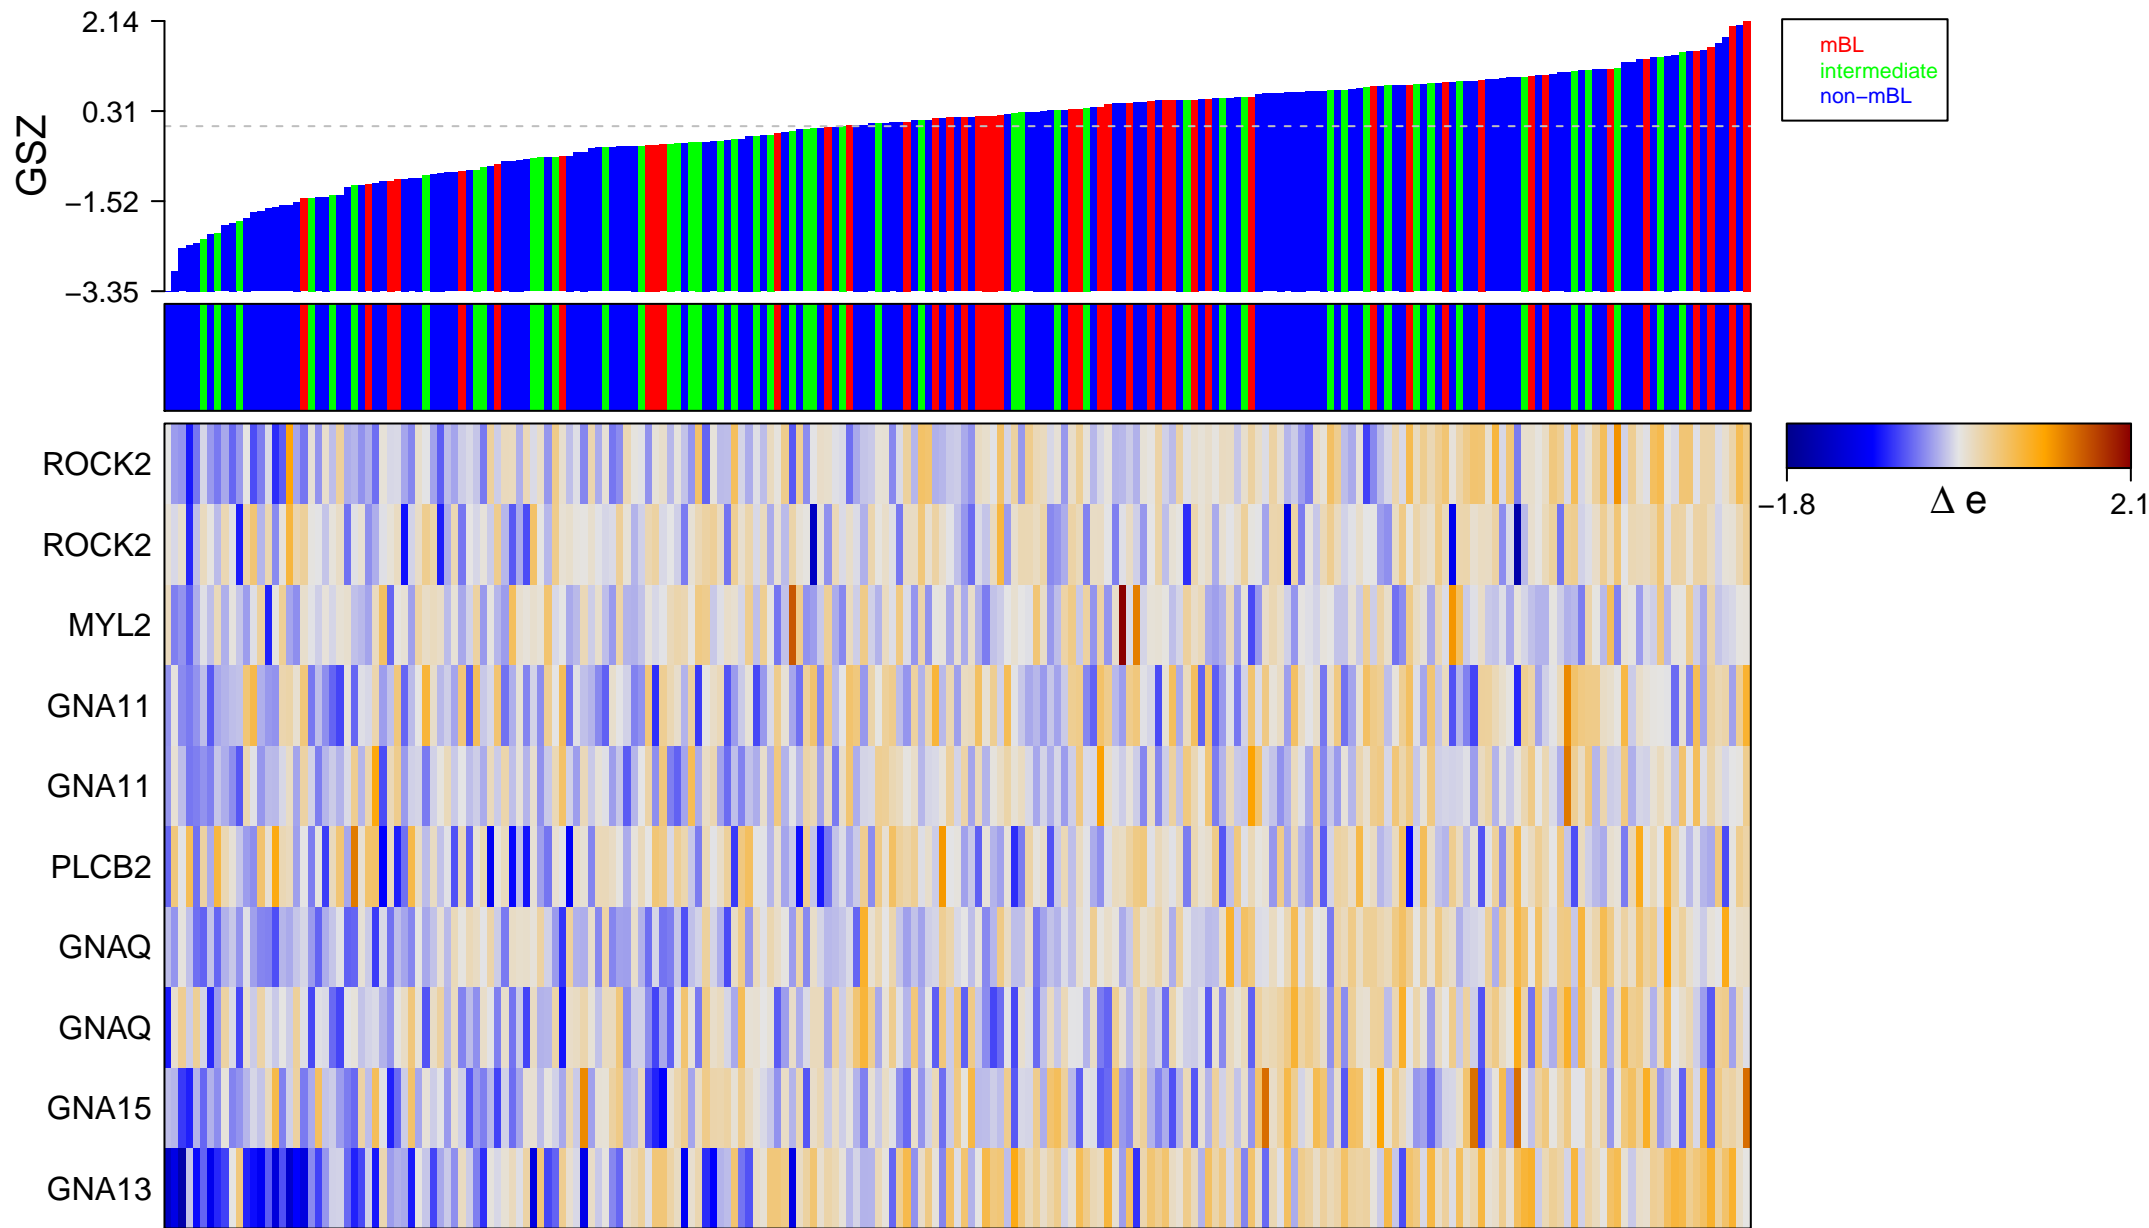

PID_THROMBIN_PAR4_PATHWAY

PID_THROMBIN_PAR4_PATHWAY

■ on
■ -
□ off

PID_THROMBIN_PAR4_PATHWAY