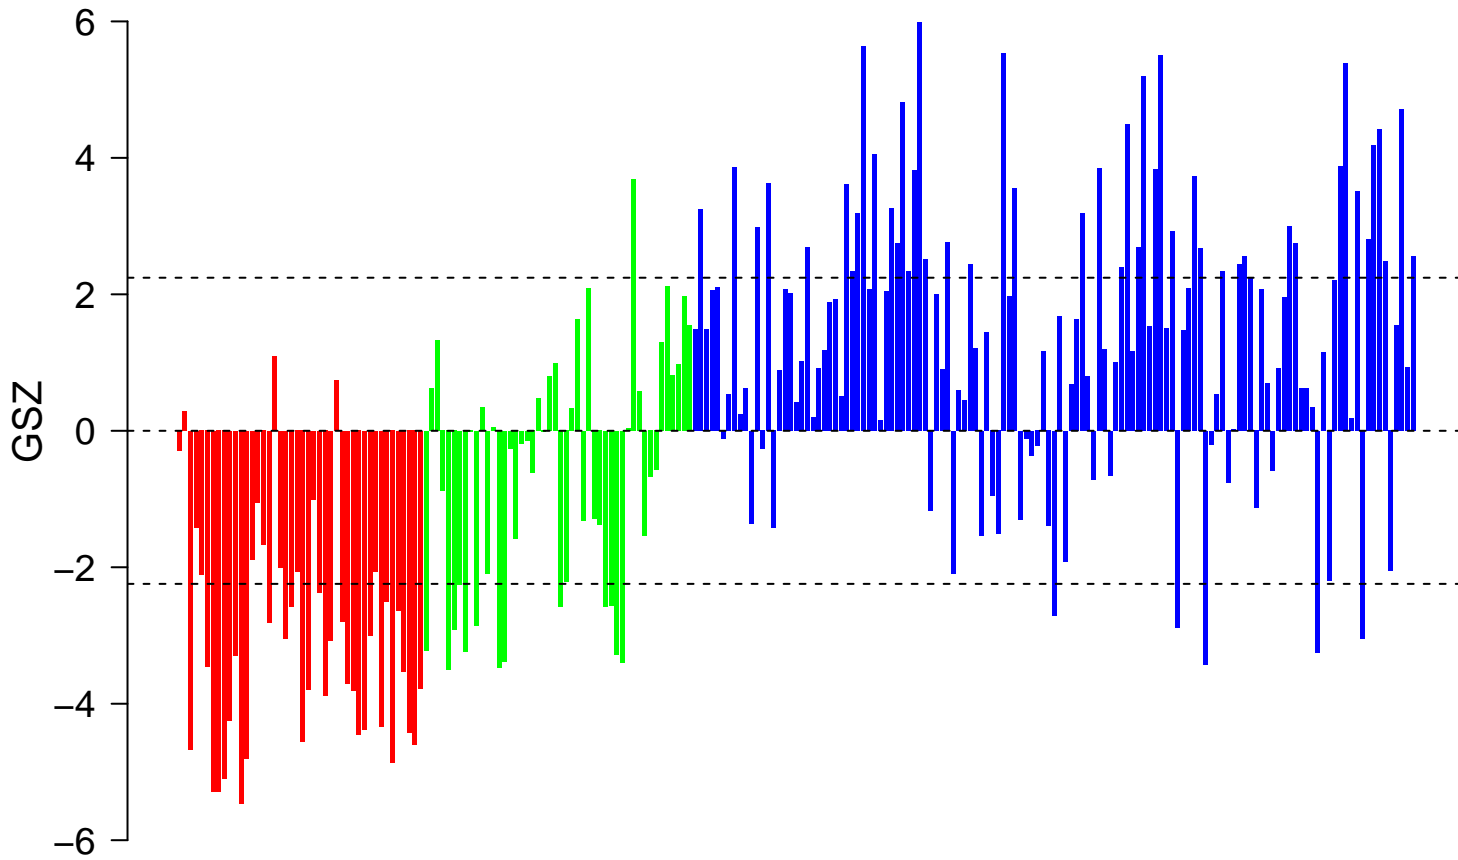

# PID\_PDGFRB\_PATHWAY

■ on  
■ -  
□ off

# PID\_PDGF<sub>RB</sub>\_PATHWAY