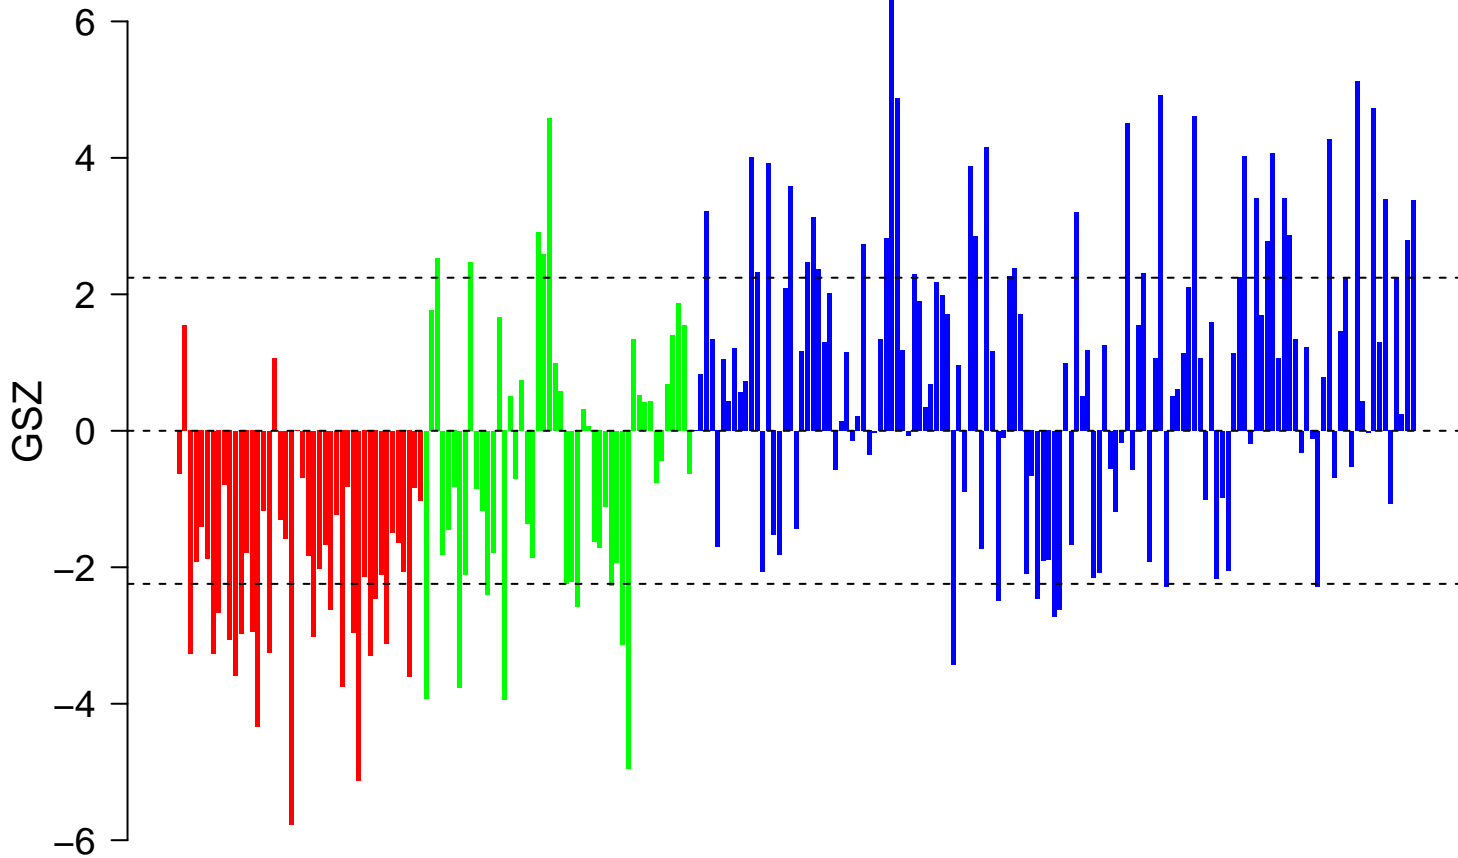

PID_P53_DOWNSTREAM_PATHWAY

PID_P53_DOWNSTREAM_PATHWAY

■ on
■ -
□ off

PID_P53_DOWNSTREAM_PATHWAY