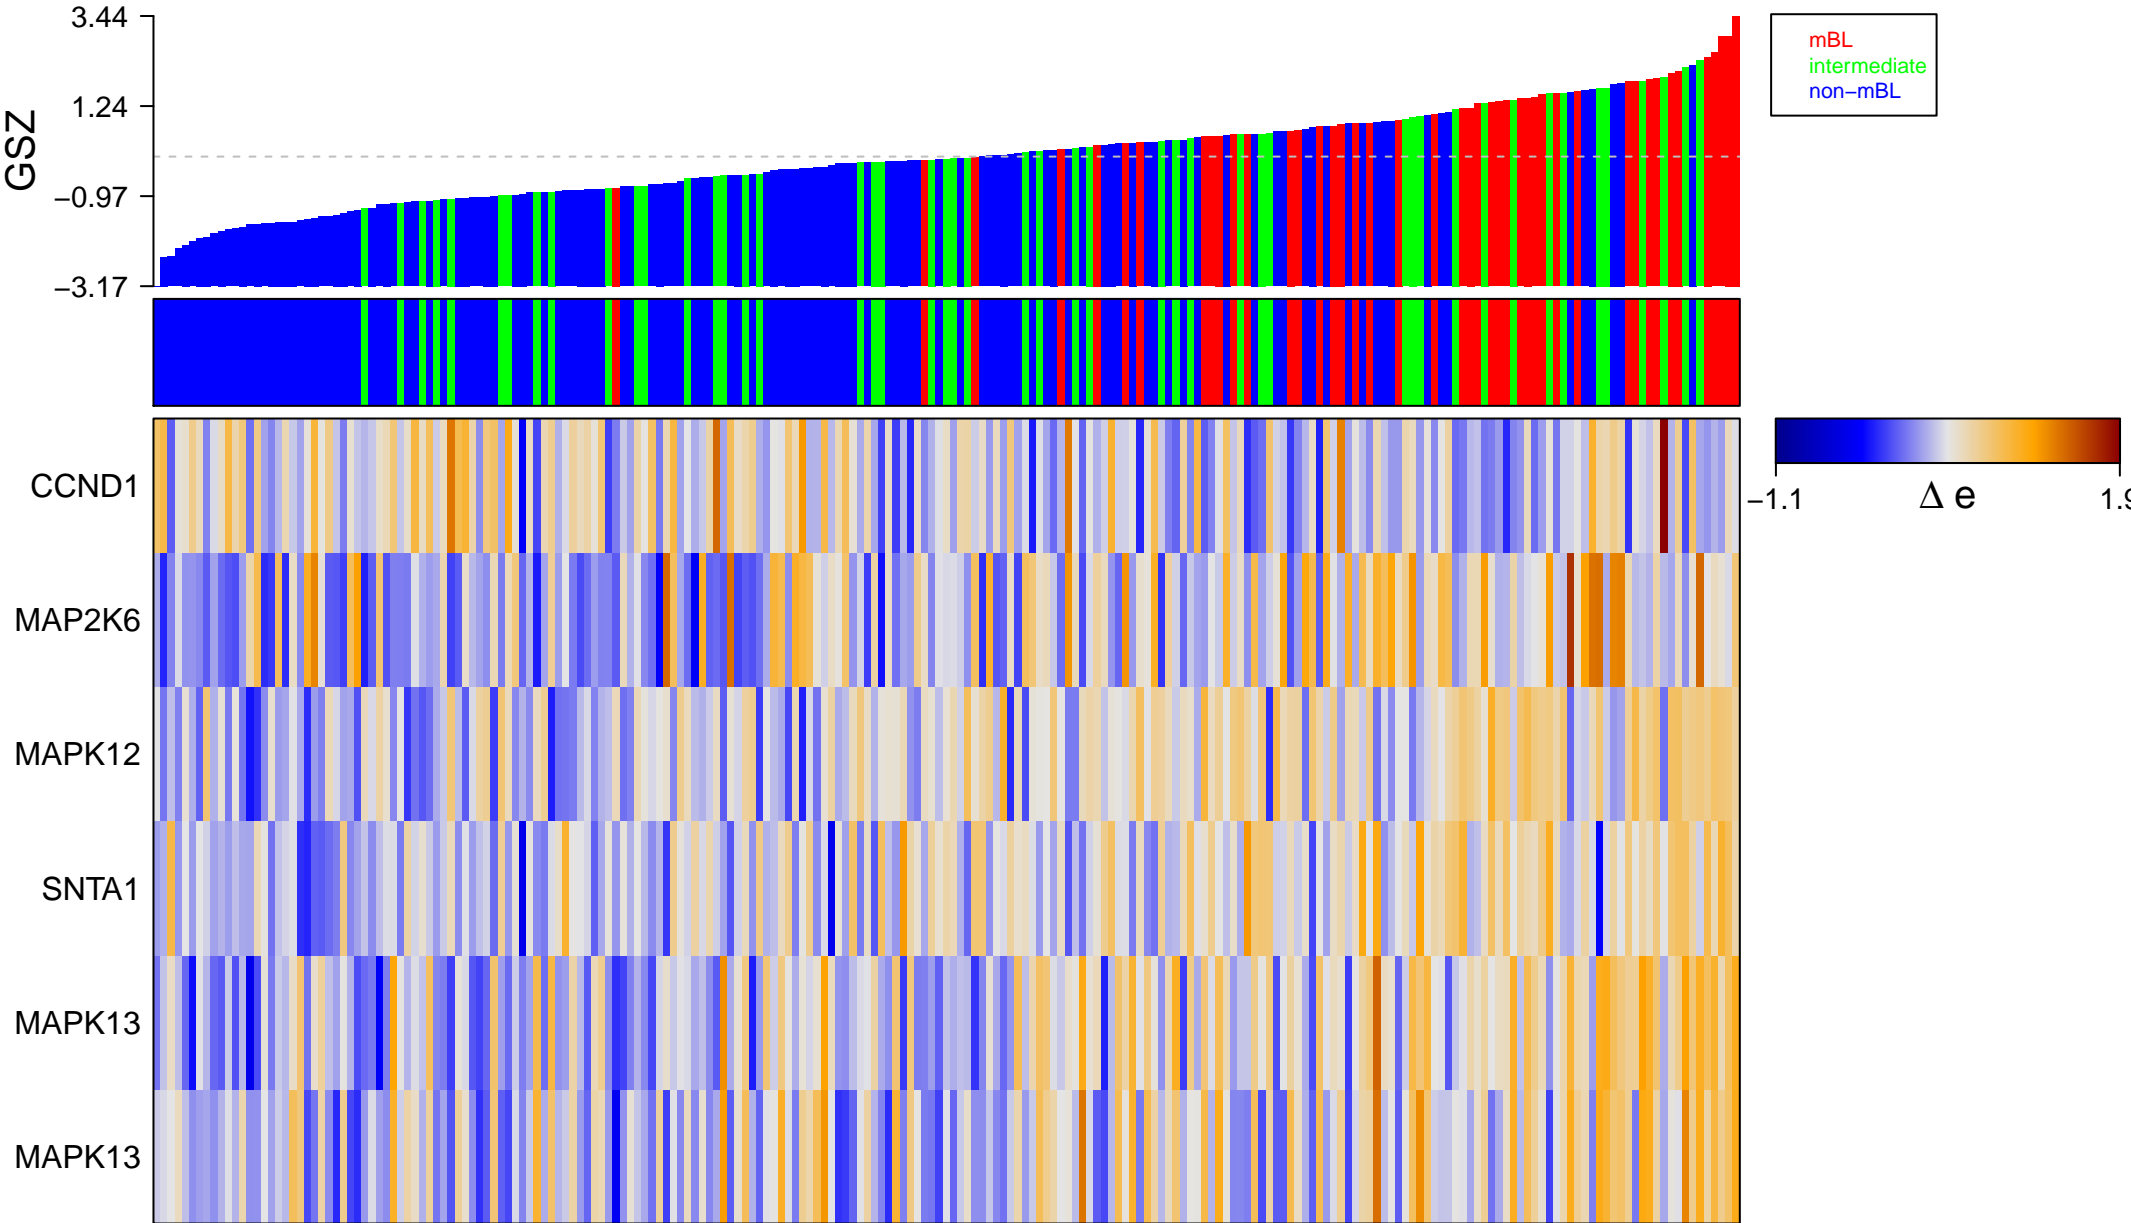

PID_P38_GAMMA_DELTA_PATHWAY

PID_P38_GAMMA_DELTA_PATHWAY

■ on
■ -
□ off

PID_P38_GAMMA_DELTA_PATHWAY