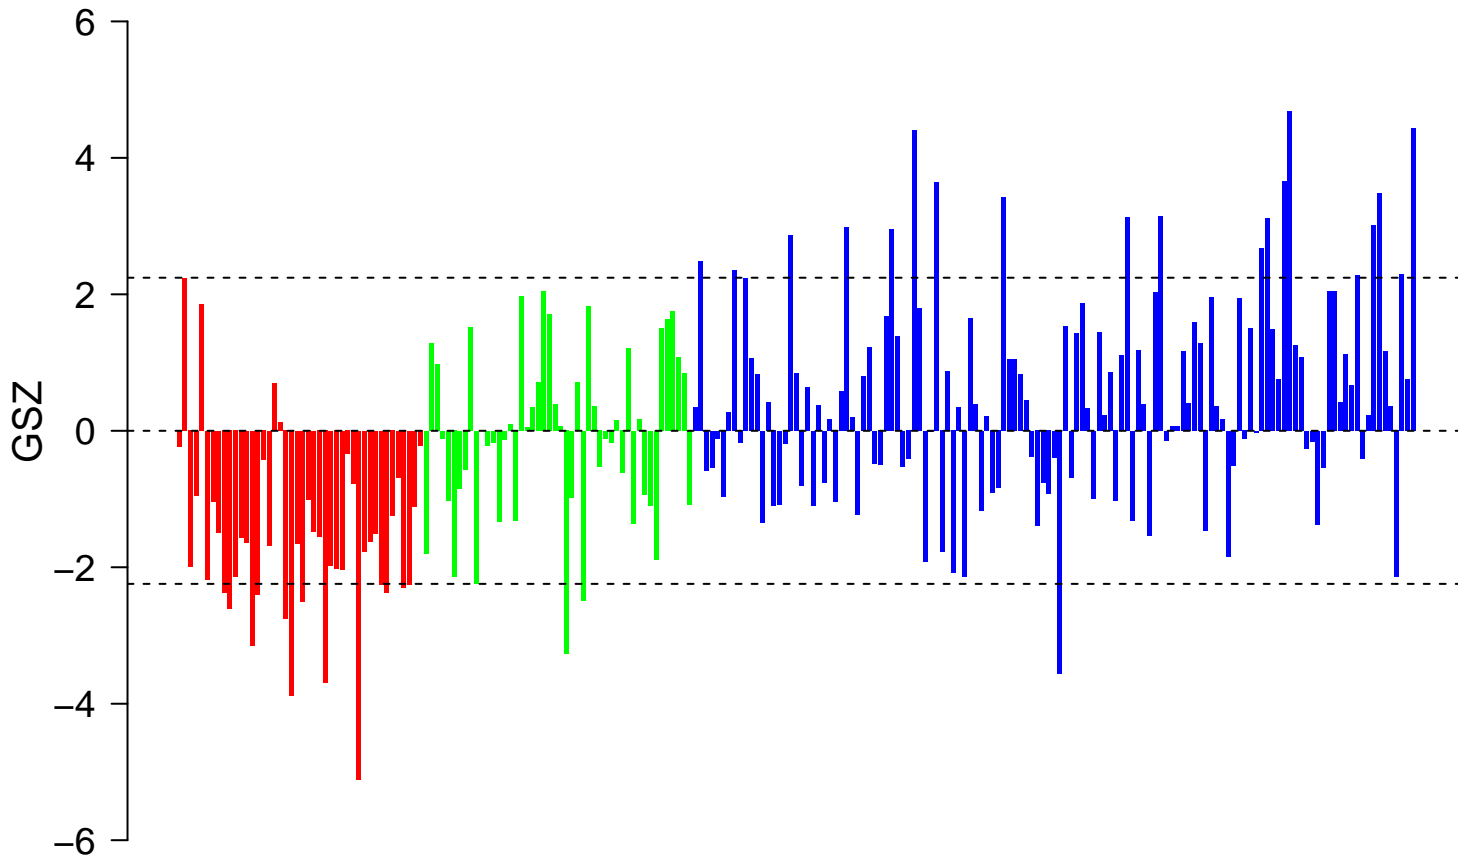

PID_MYC_REPRESS_PATHWAY

■ on
■ -
□ off

PID_MYC_REPRESS_PATHWAY