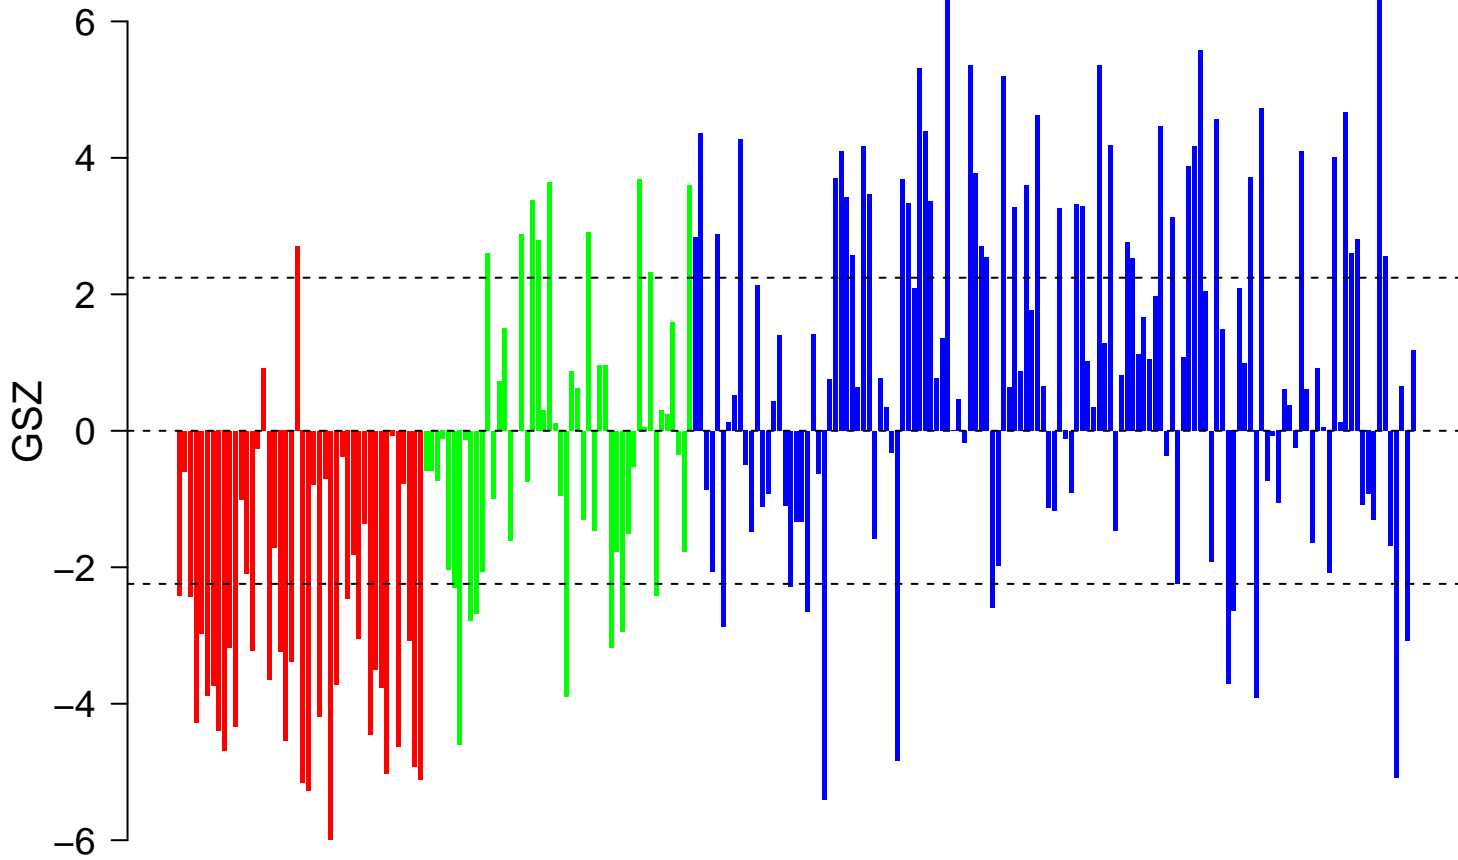

PID_CD8_TCR_DOWNSTREAM_PATHWAY

PID_CD8_TCR_DOWNSTREAM_PATHWAY

■ on
■ -
□ off

PID_CD8_TCR_DOWNSTREAM_PATHWAY