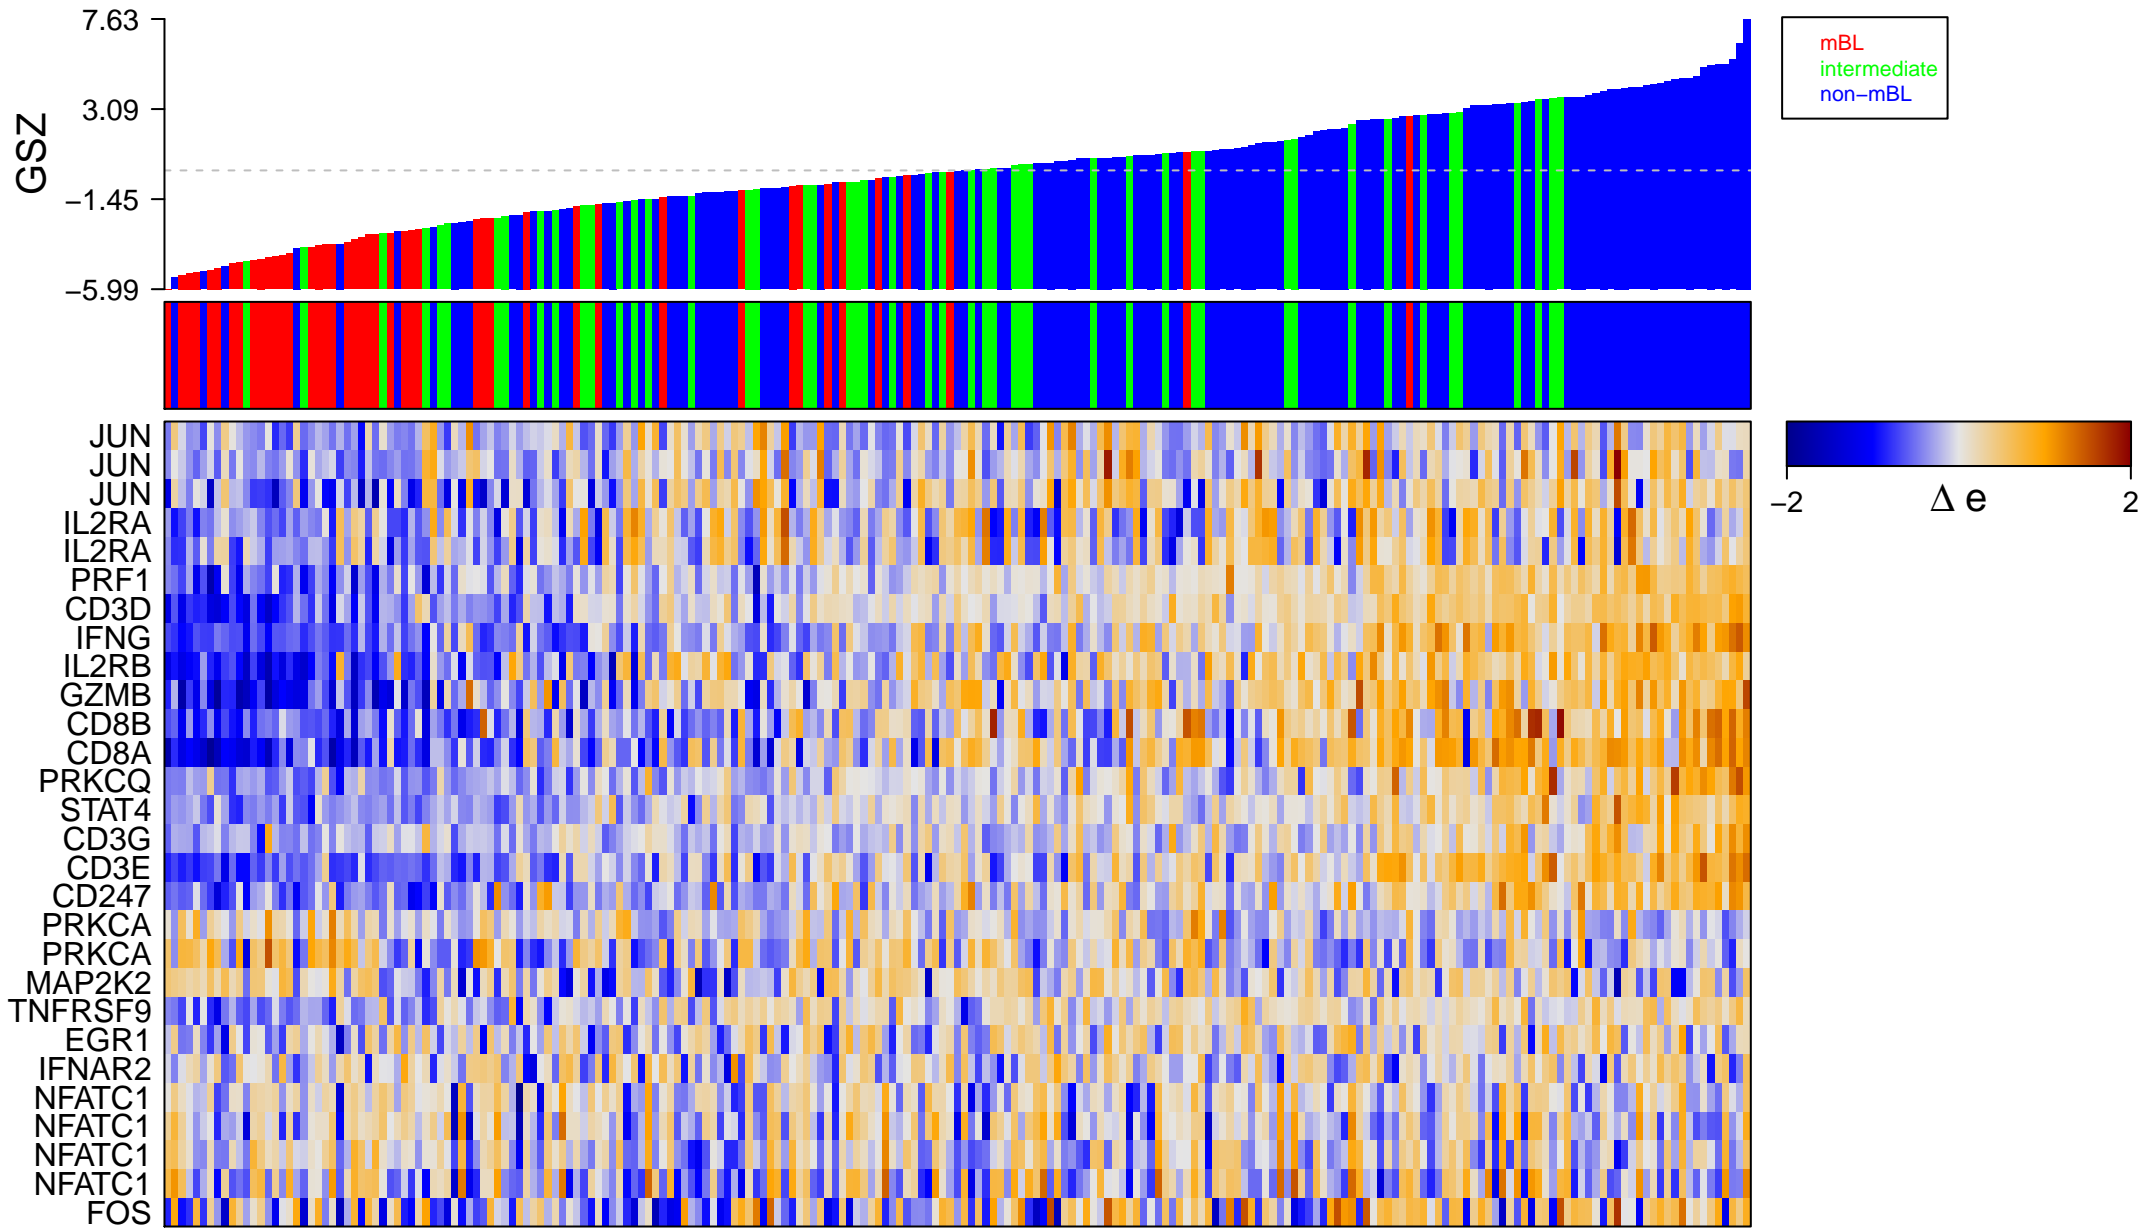

PID_CD8_TCR_DOWNSTREAM_PATHWAY

PID_CD8_TCR_DOWNSTREAM_PATHWAY

■ on
■ -
□ off

PID_CD8_TCR_DOWNSTREAM_PATHWAY