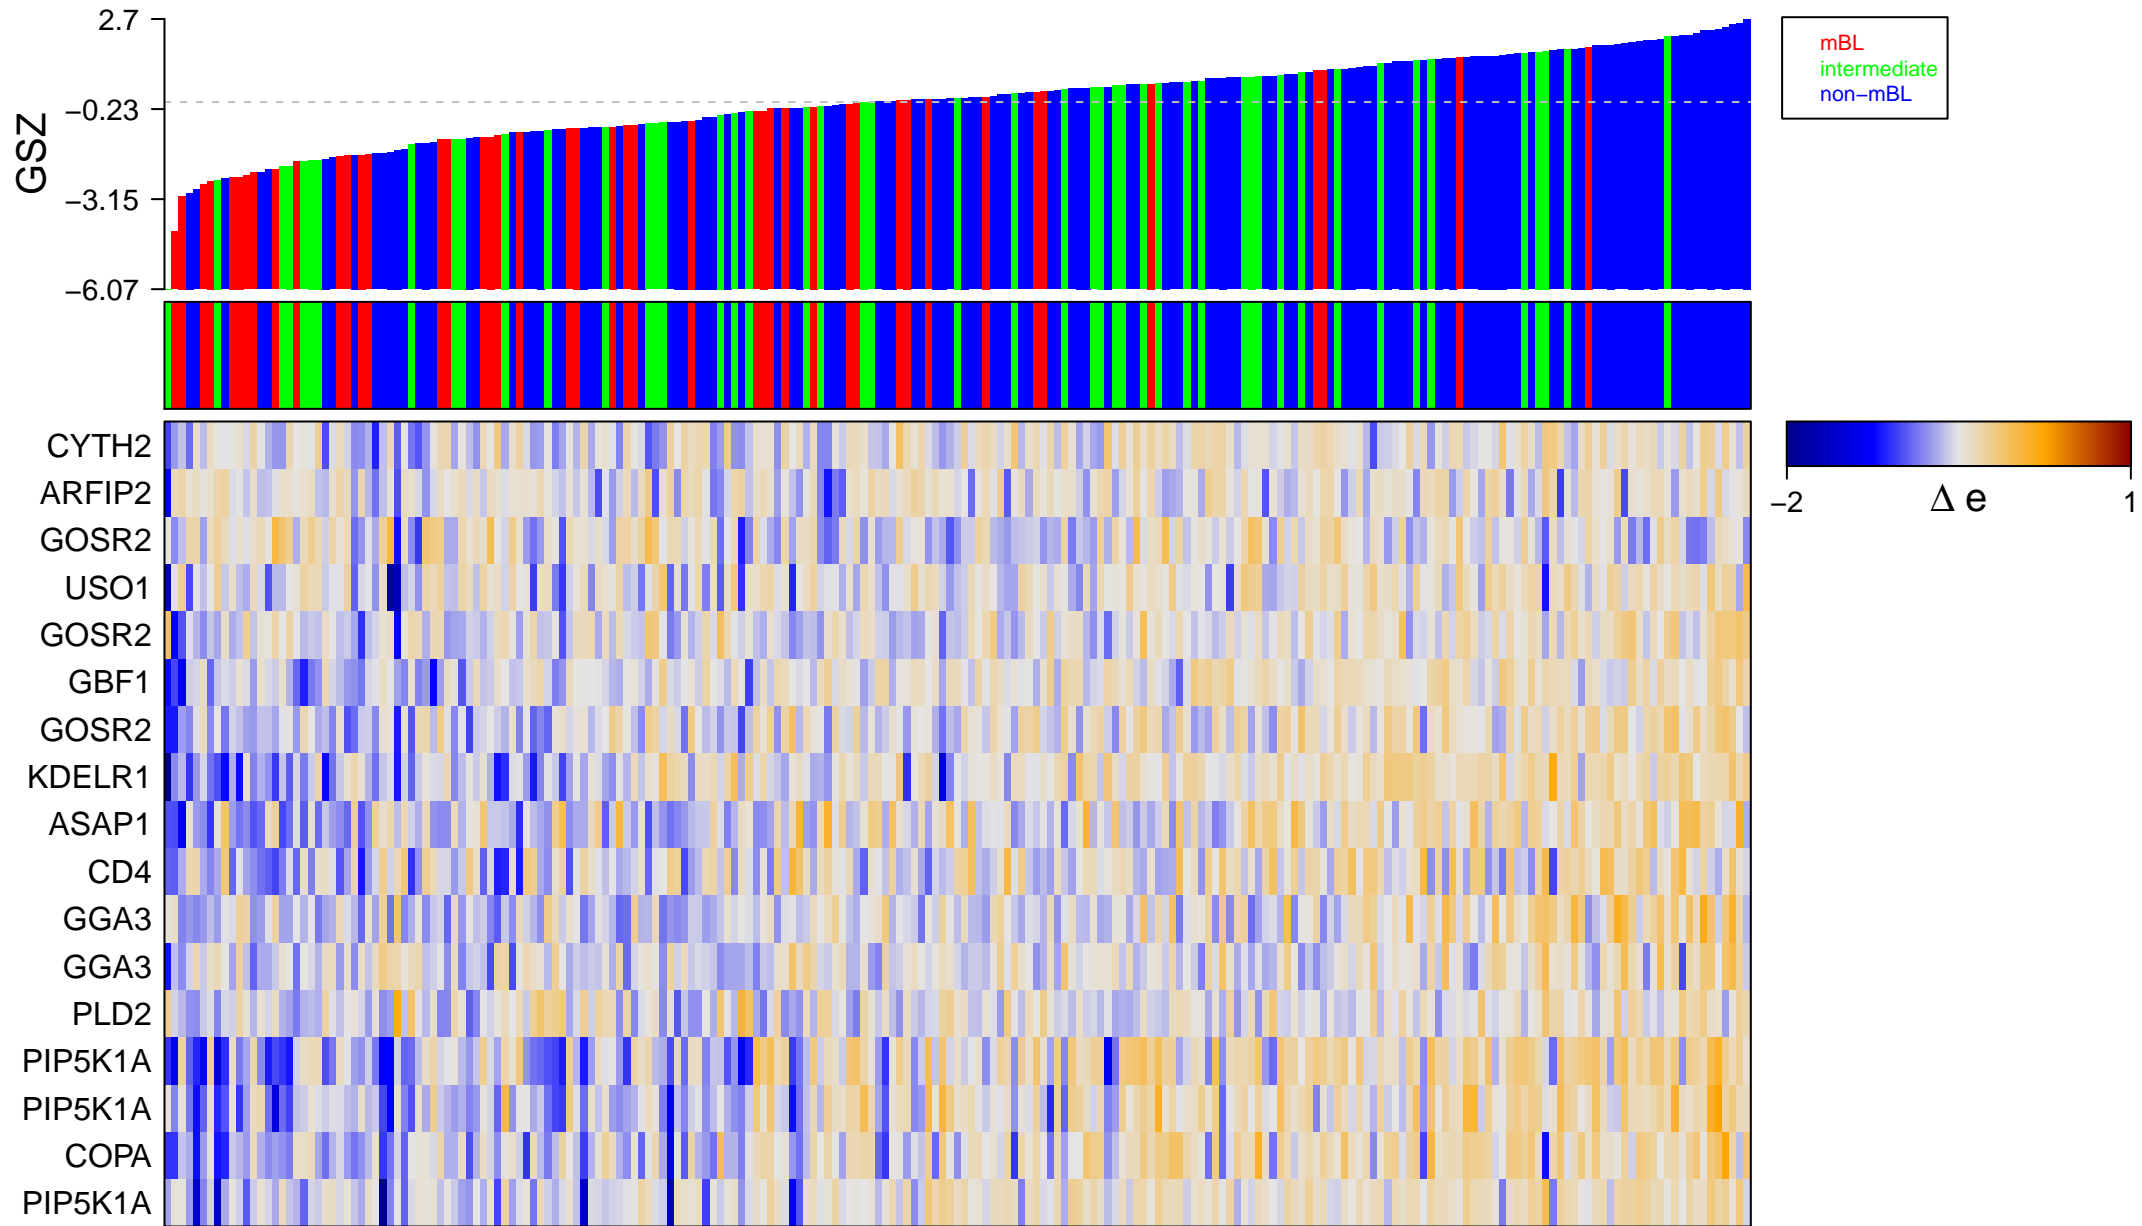

# PID\_ARF\_3PATHWAY

# PID\_ARF\_3PATHWAY

■ on  
■ -  
□ off