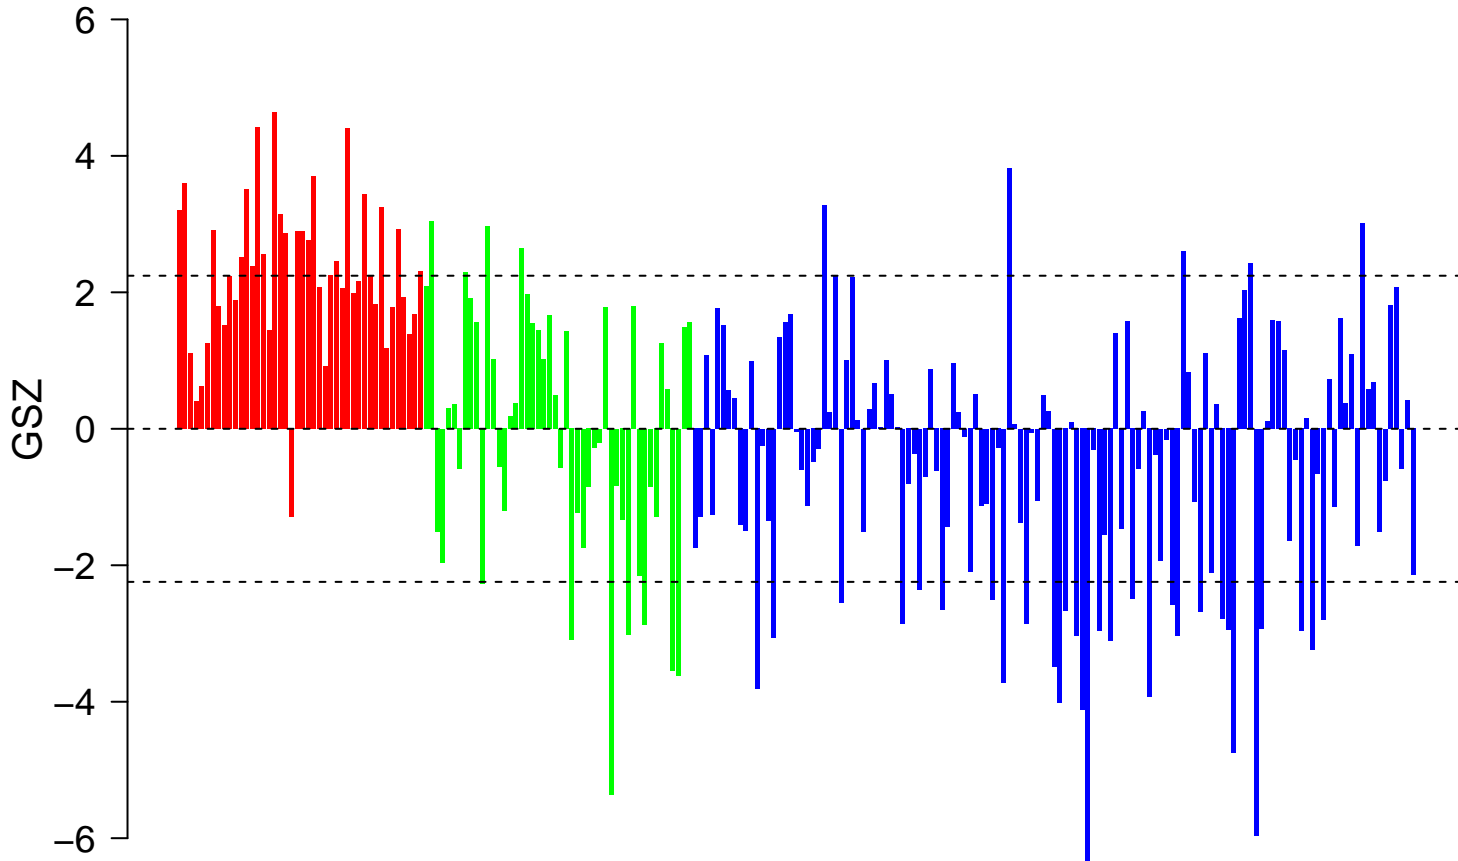

PETROVA_PROX1_TARGETS_UP

PETROVA_PROX1_TARGETS_UP

■ on
■ -
□ off

PETROVA_PROX1_TARGETS_UP