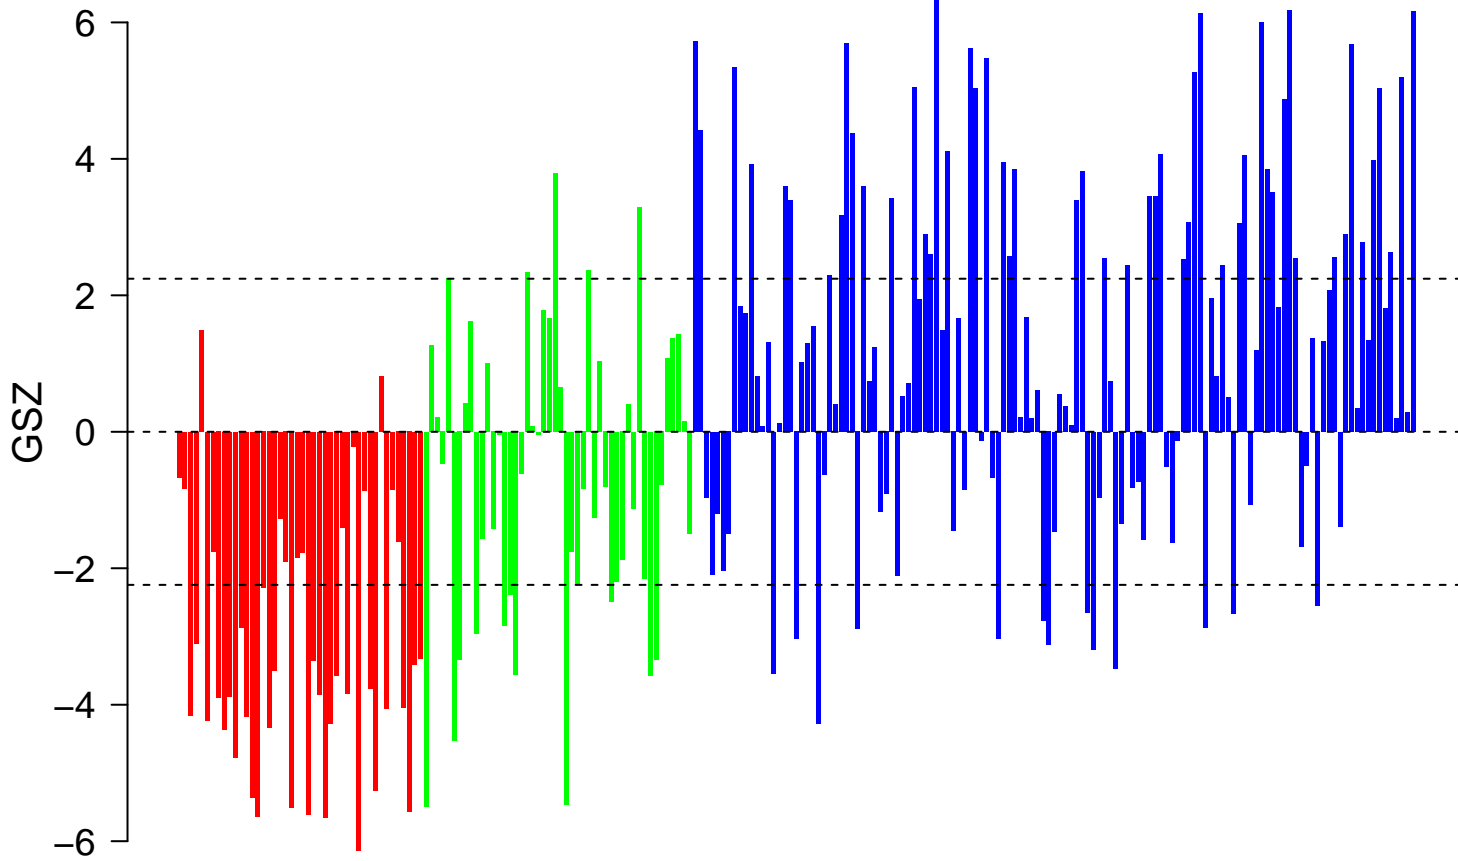

# PETROVA\_PROX1\_TARGETS\_DN

■ on  
■ -  
□ off