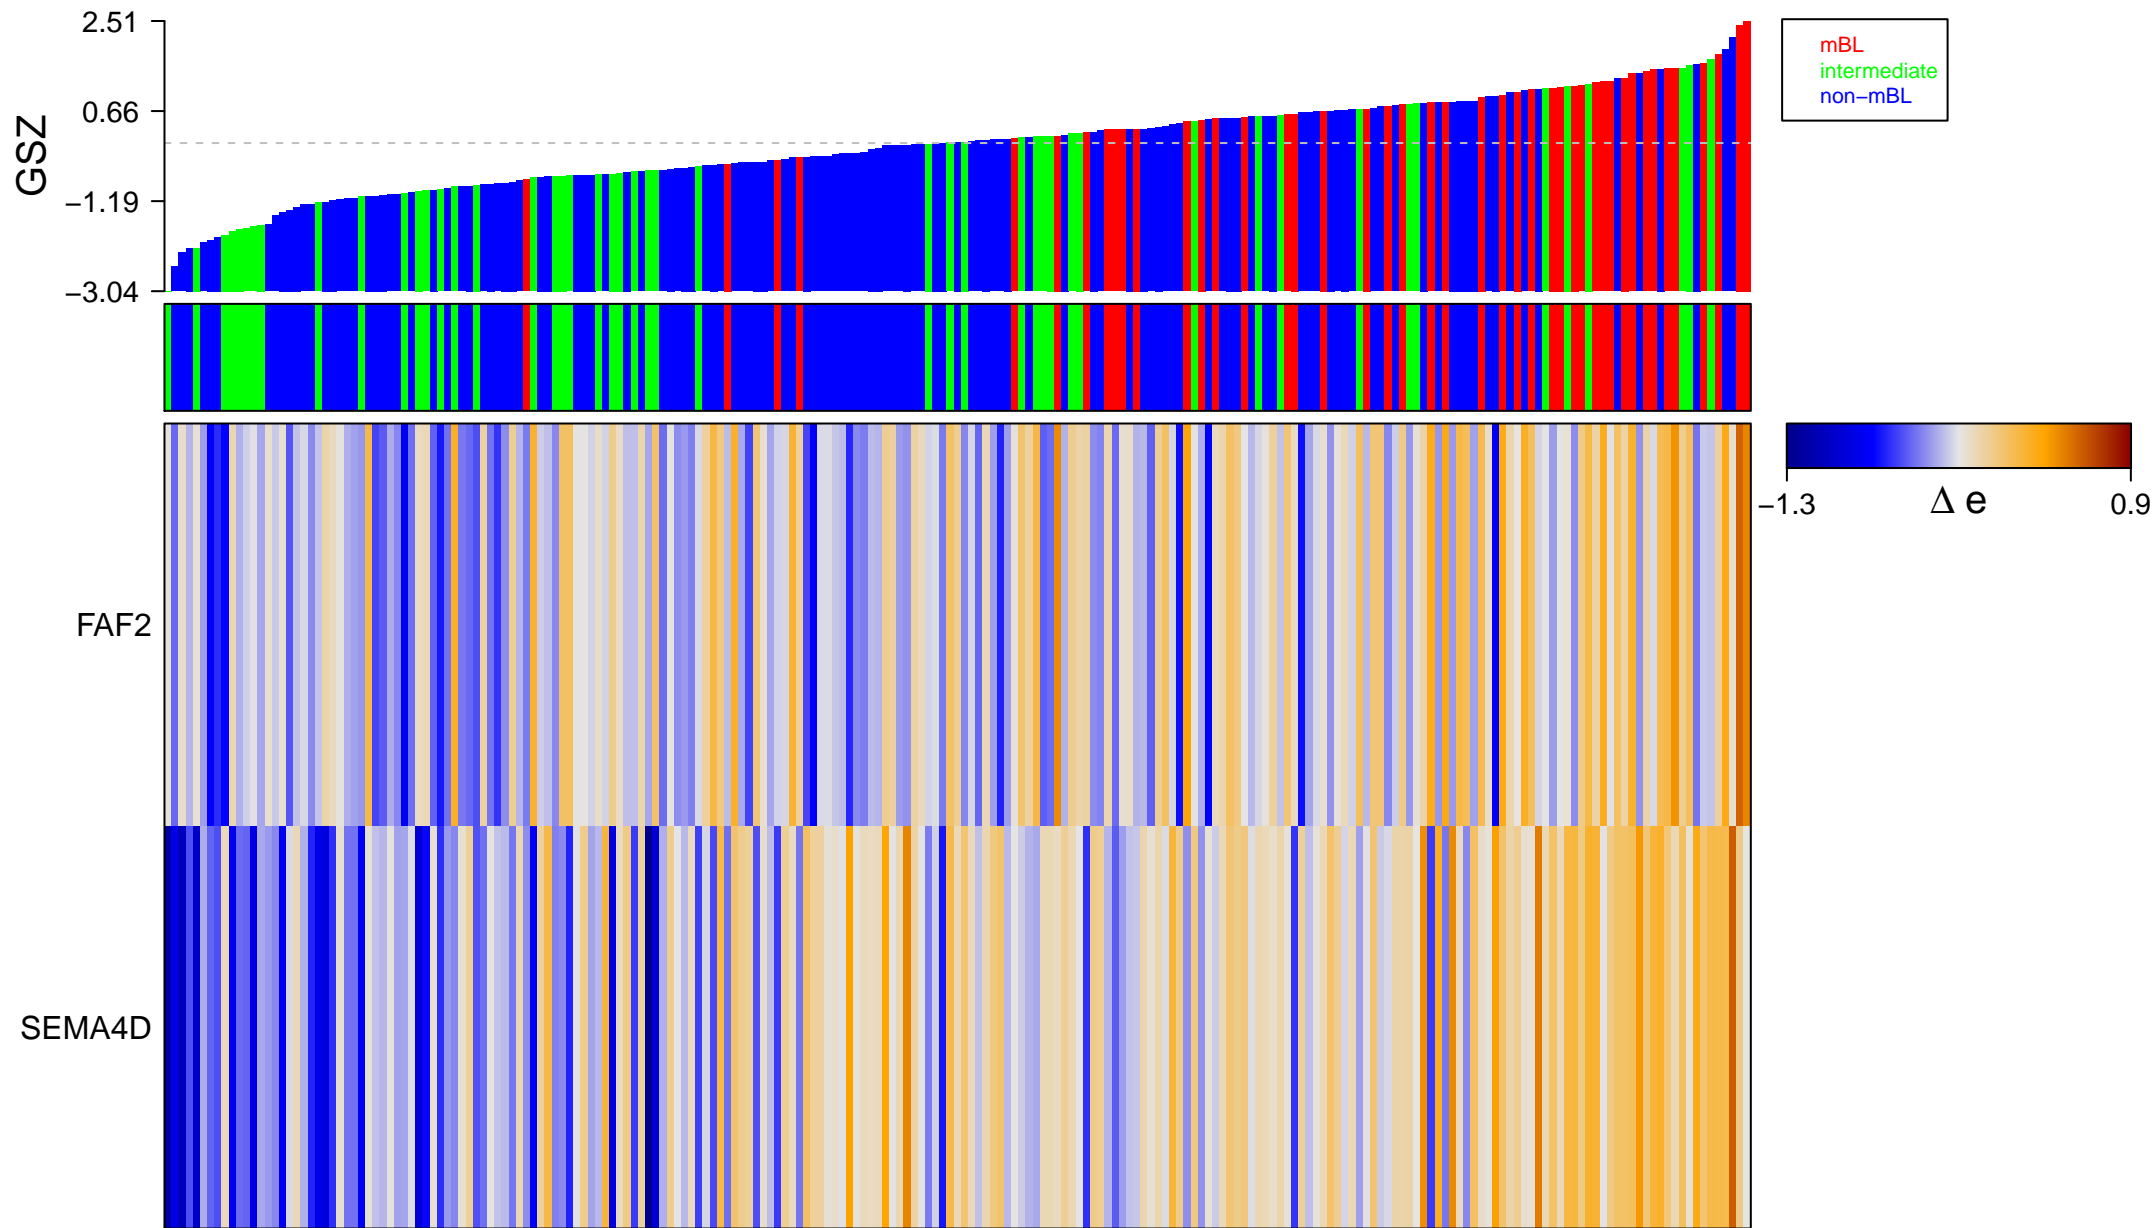

# PETRETTO\_LEFT\_VENTRICLE\_MASS\_QTL\_CIS\_DN