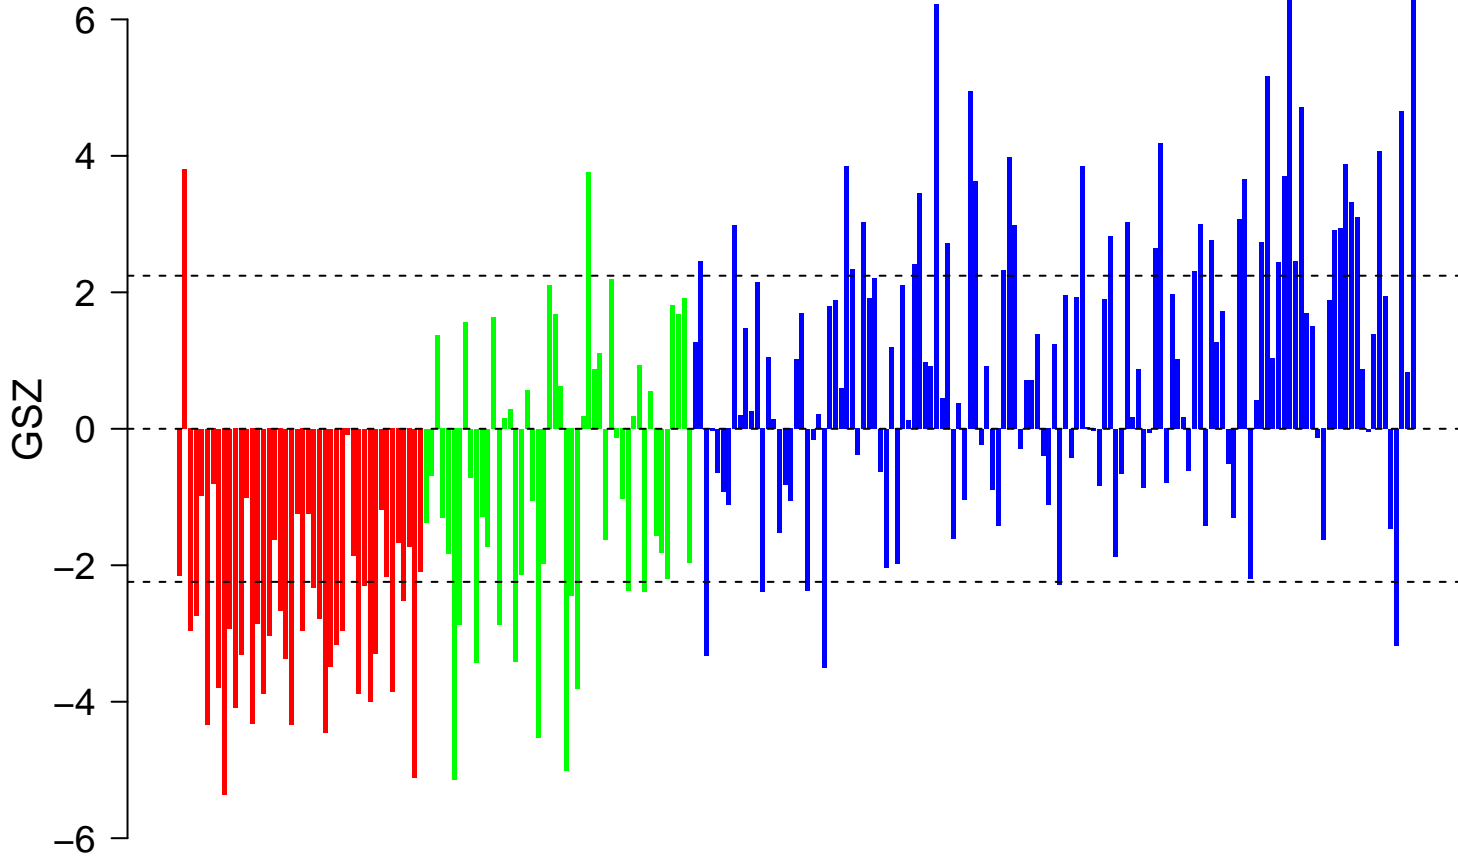

# PEREZ\_TP63\_TARGETS

■ on  
■ -  
□ off

# PEREZ\_TP63\_TARGETS