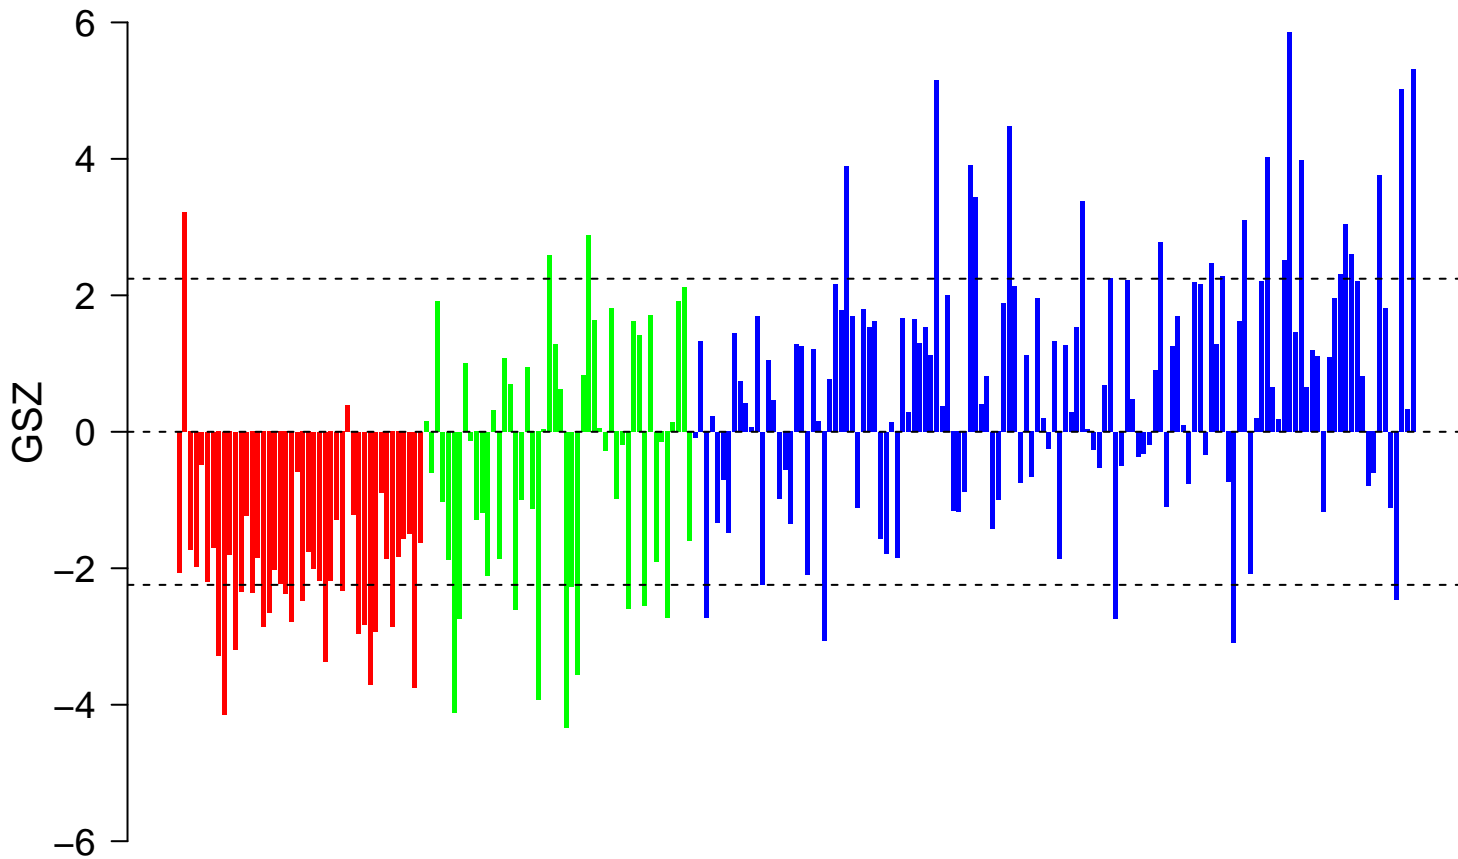

# PEREZ\_TP53\_AND\_TP63\_TARGETS

■ on  
■ -  
□ off