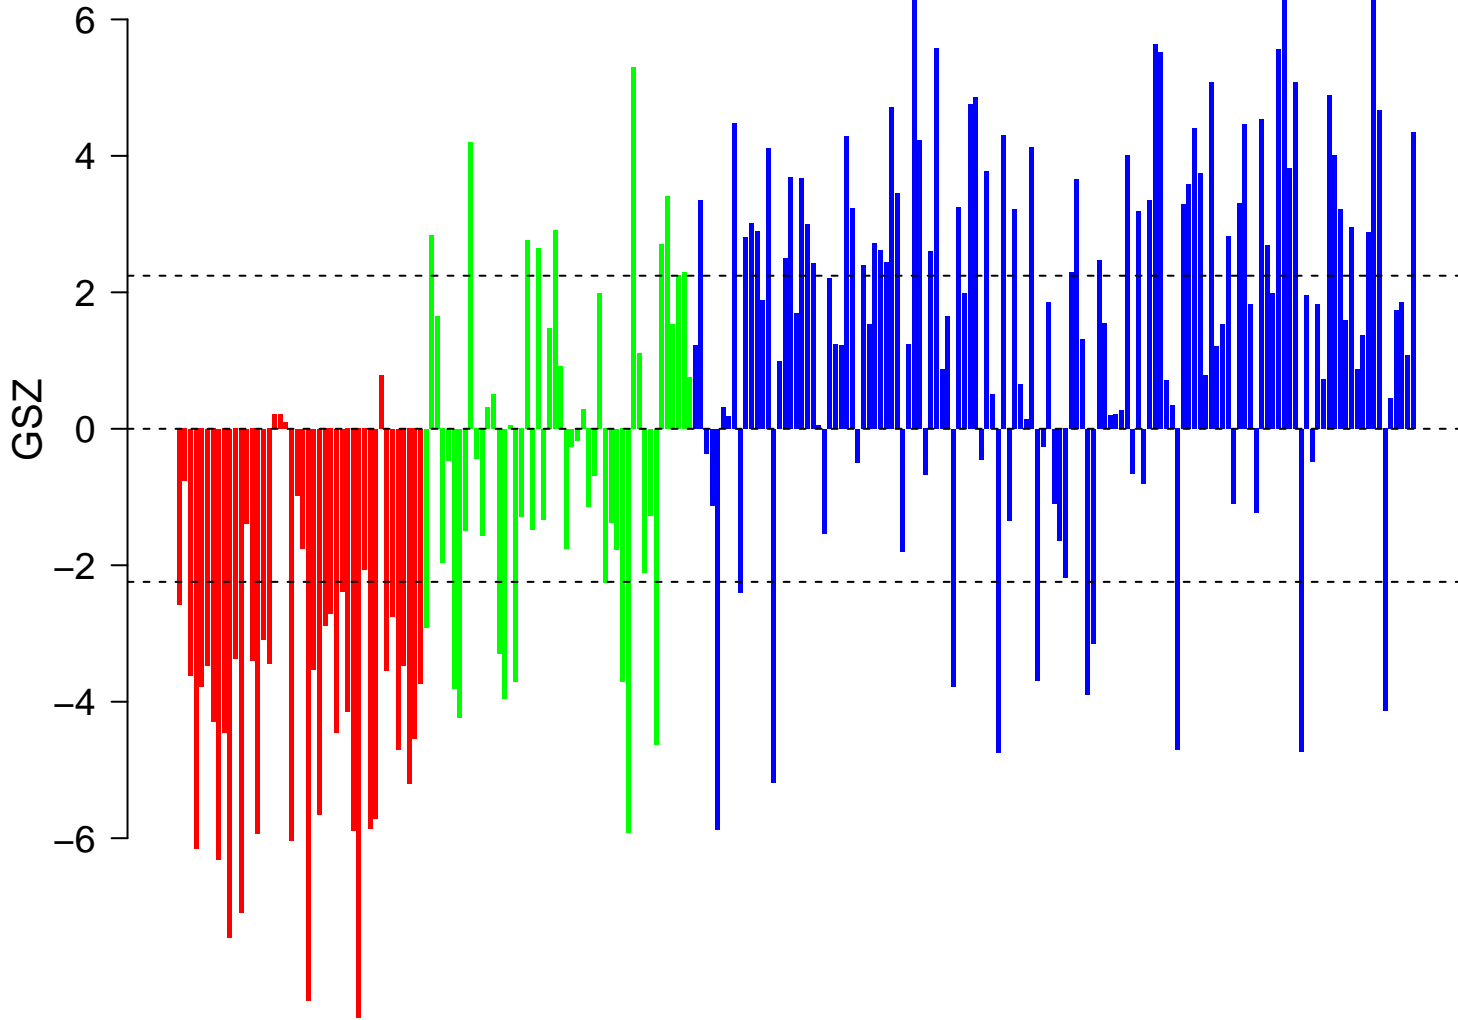

OZANNE_AP1_TARGETS_UP

OZANNE_AP1_TARGETS_UP

■ on
■ -
□ off

OZANNE_AP1_TARGETS_UP