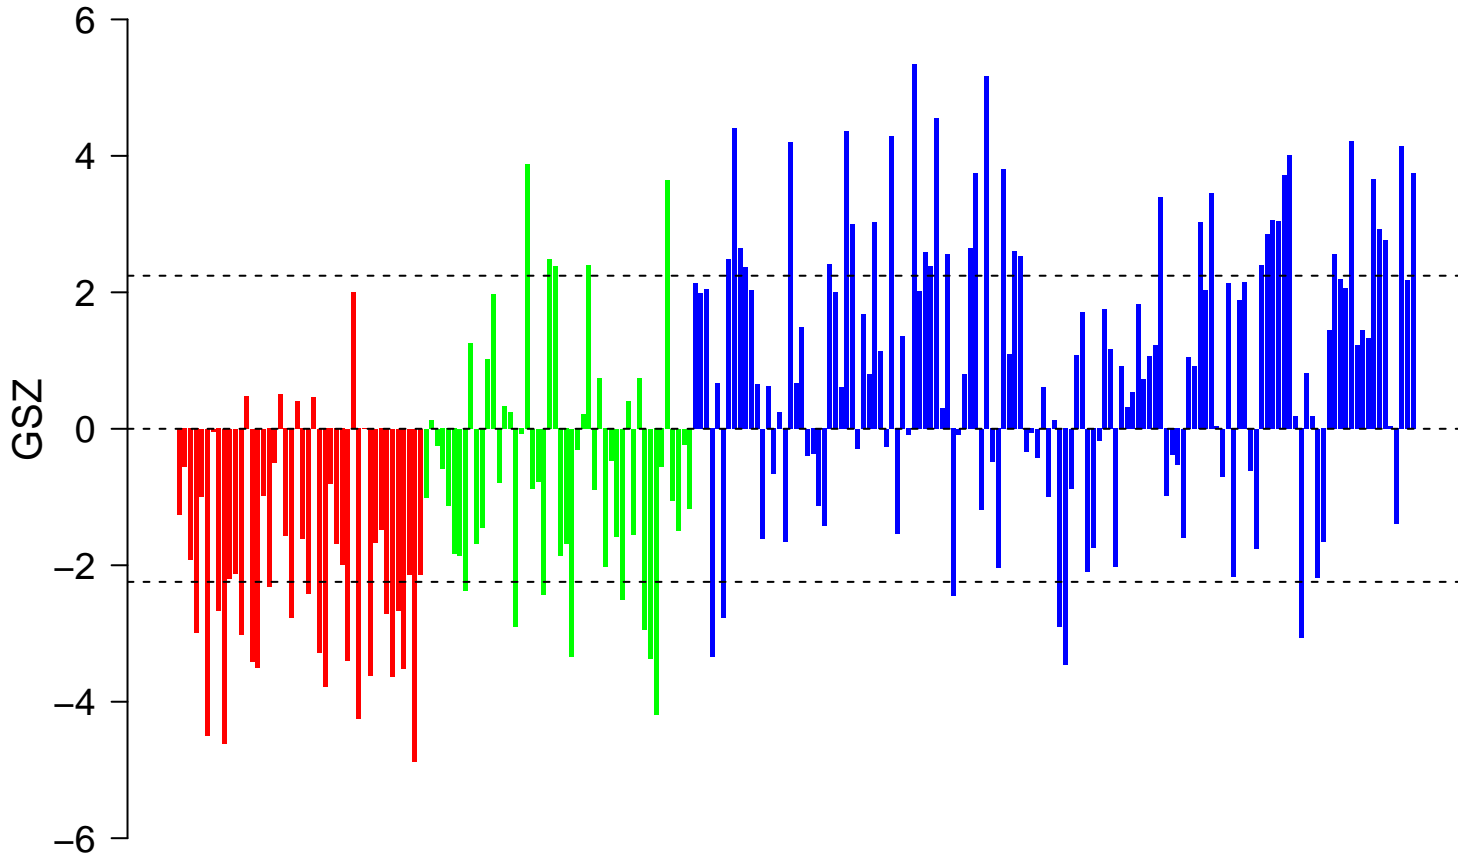

OXFORD_RALB_TARGETS_UP

OXFORD_RALB_TARGETS_UP

■ on
■ -
□ off

OXFORD_RALB_TARGETS_UP