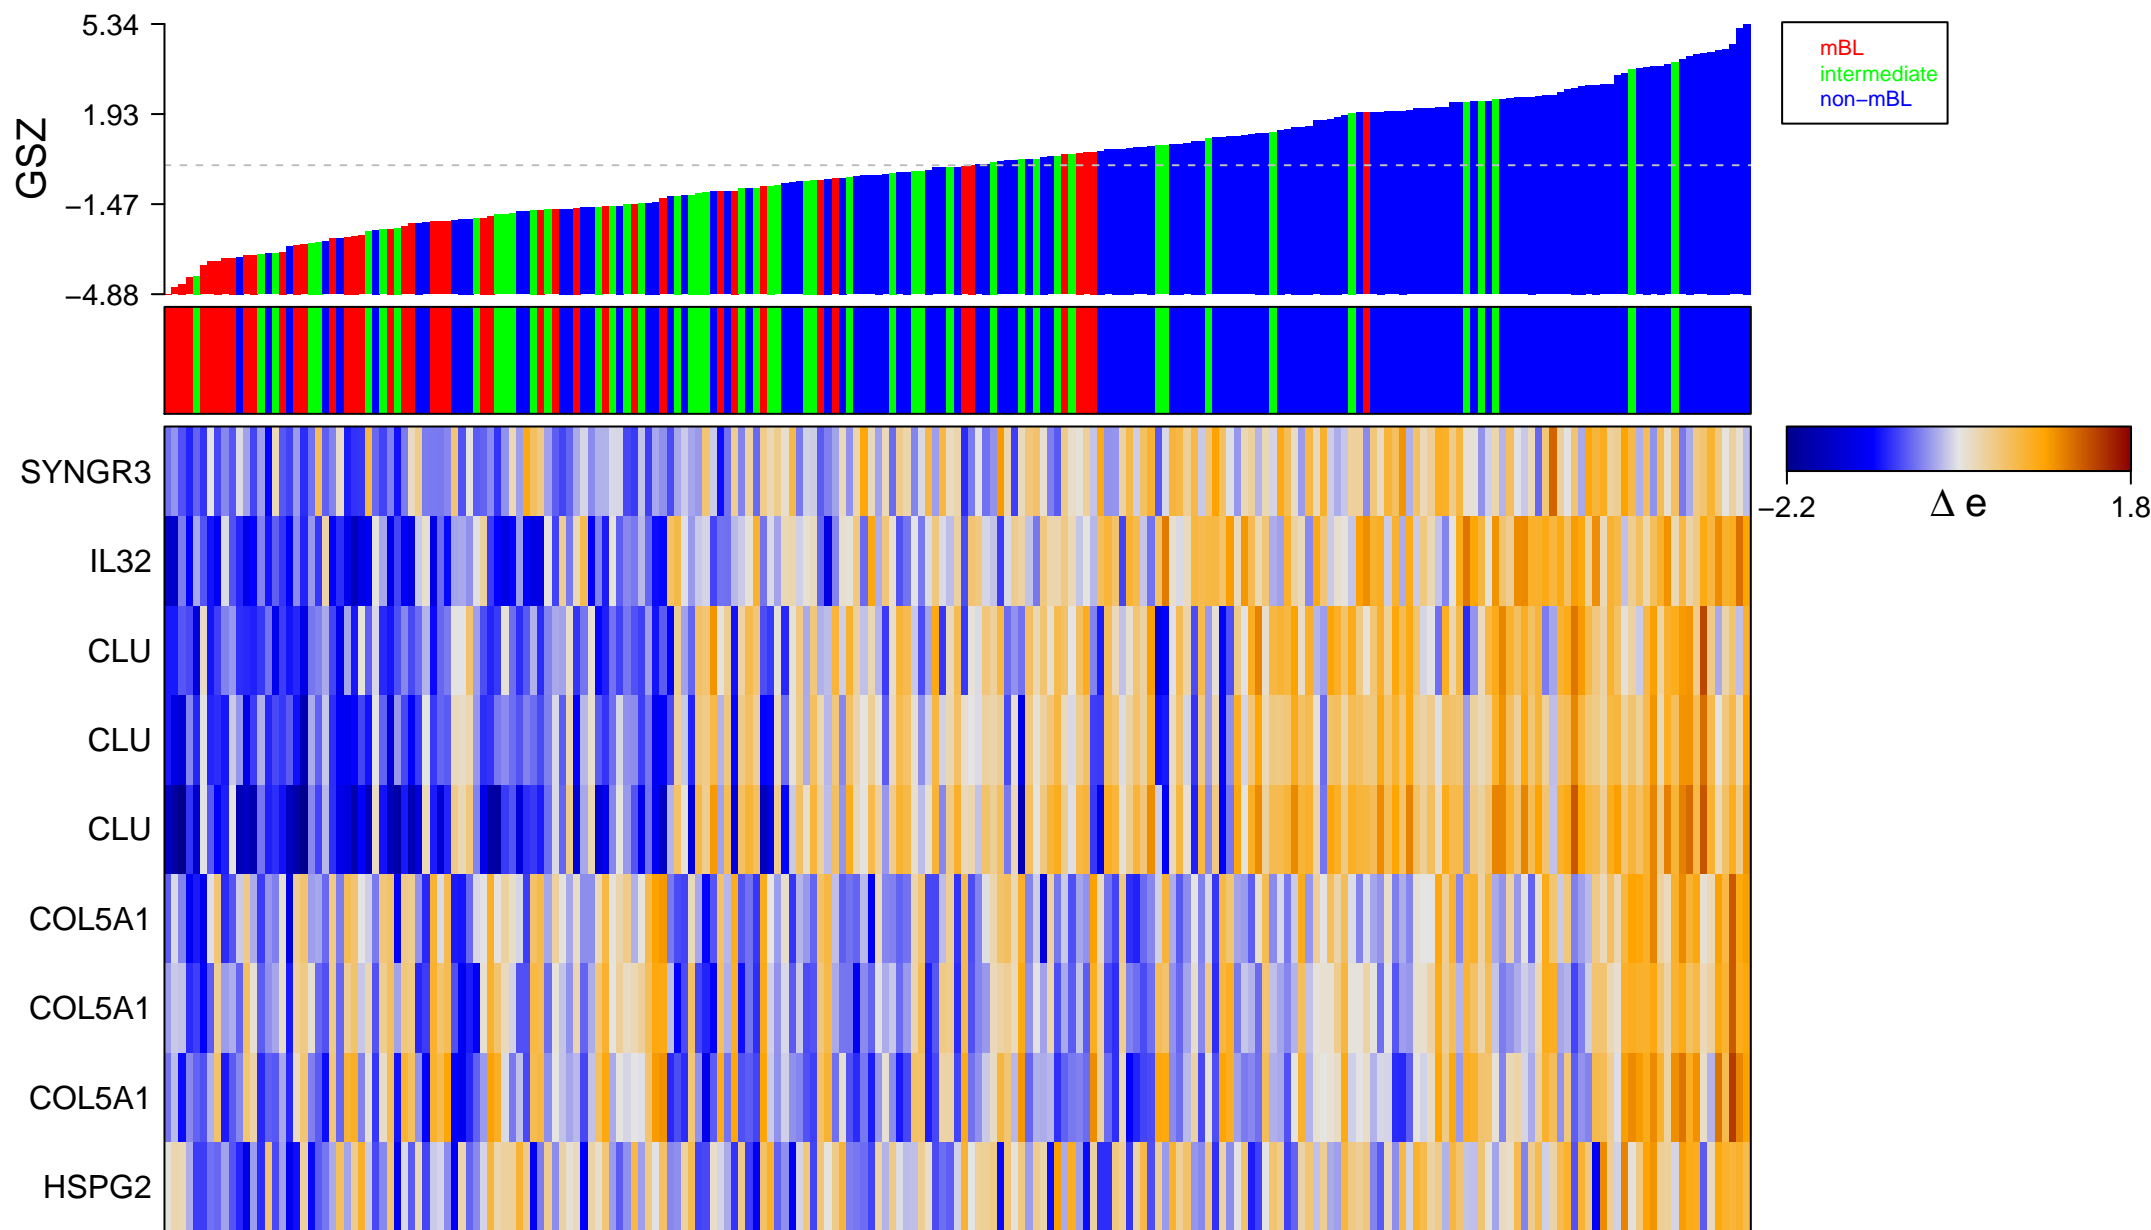

OXFORD_RALB_TARGETS_UP

OXFORD_RALB_TARGETS_UP

■ on
■ -
□ off

OXFORD_RALB_TARGETS_UP