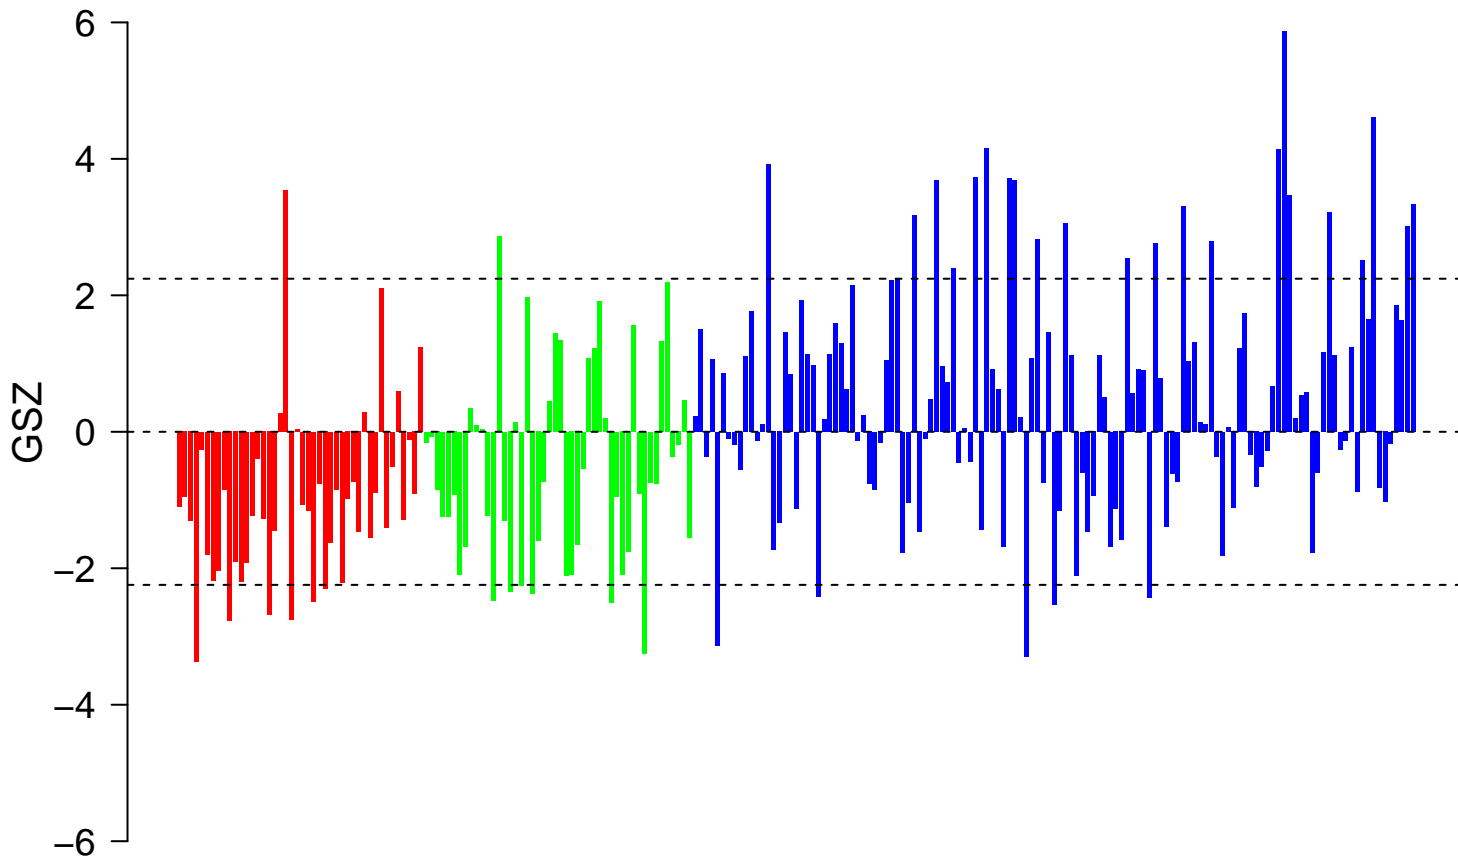

OXFORD_RALA_TARGETS_UP

OXFORD_RALA_TARGETS_UP

■ on
■ -
□ off

OXFORD_RALA_TARGETS_UP