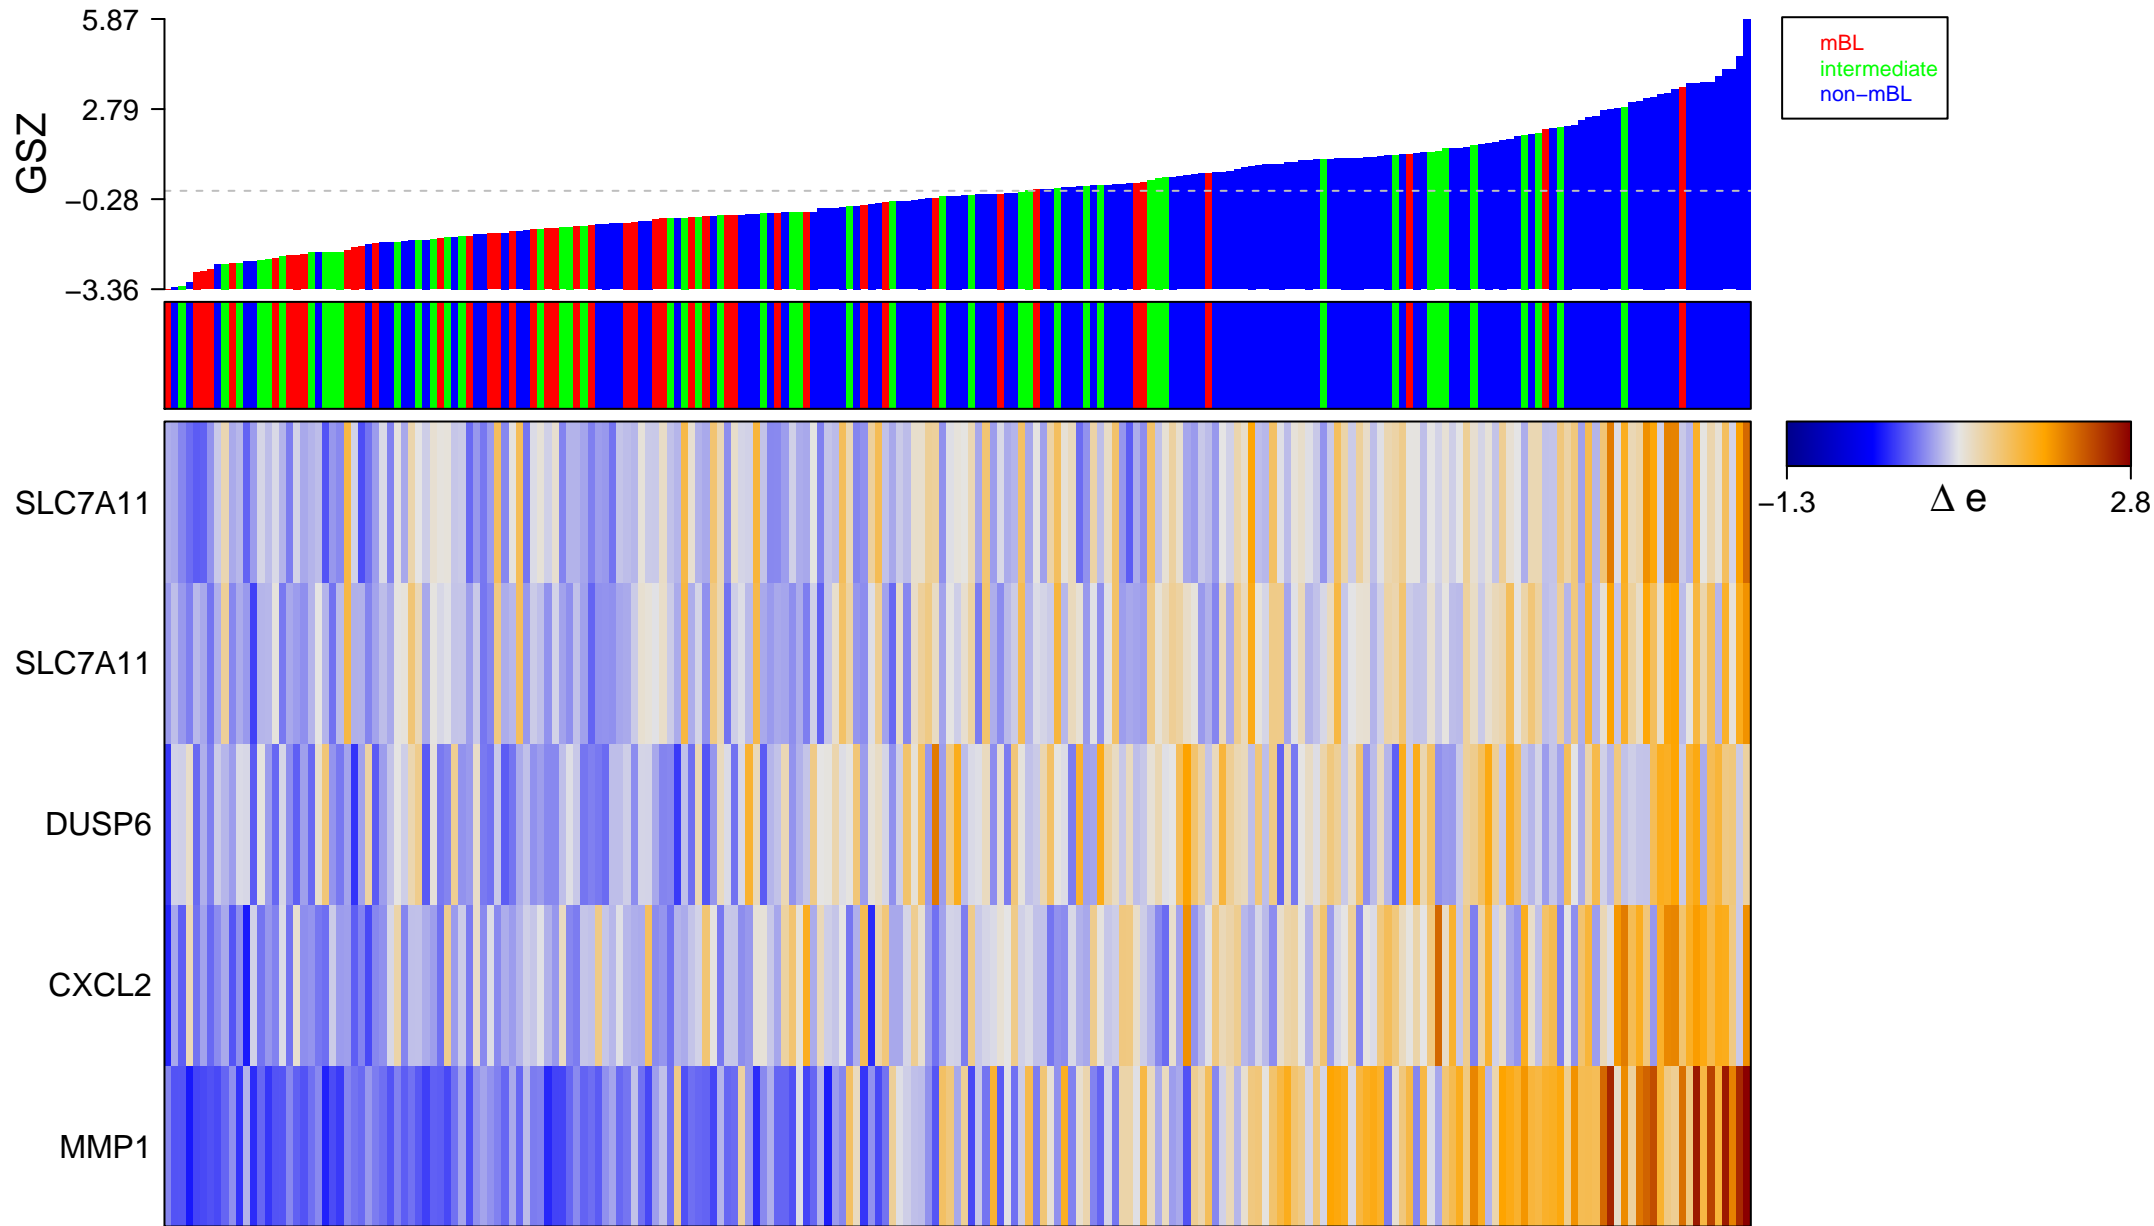

OXFORD_RALA_TARGETS_UP

OXFORD_RALA_TARGETS_UP

■ on
■ -
□ off

OXFORD_RALA_TARGETS_UP