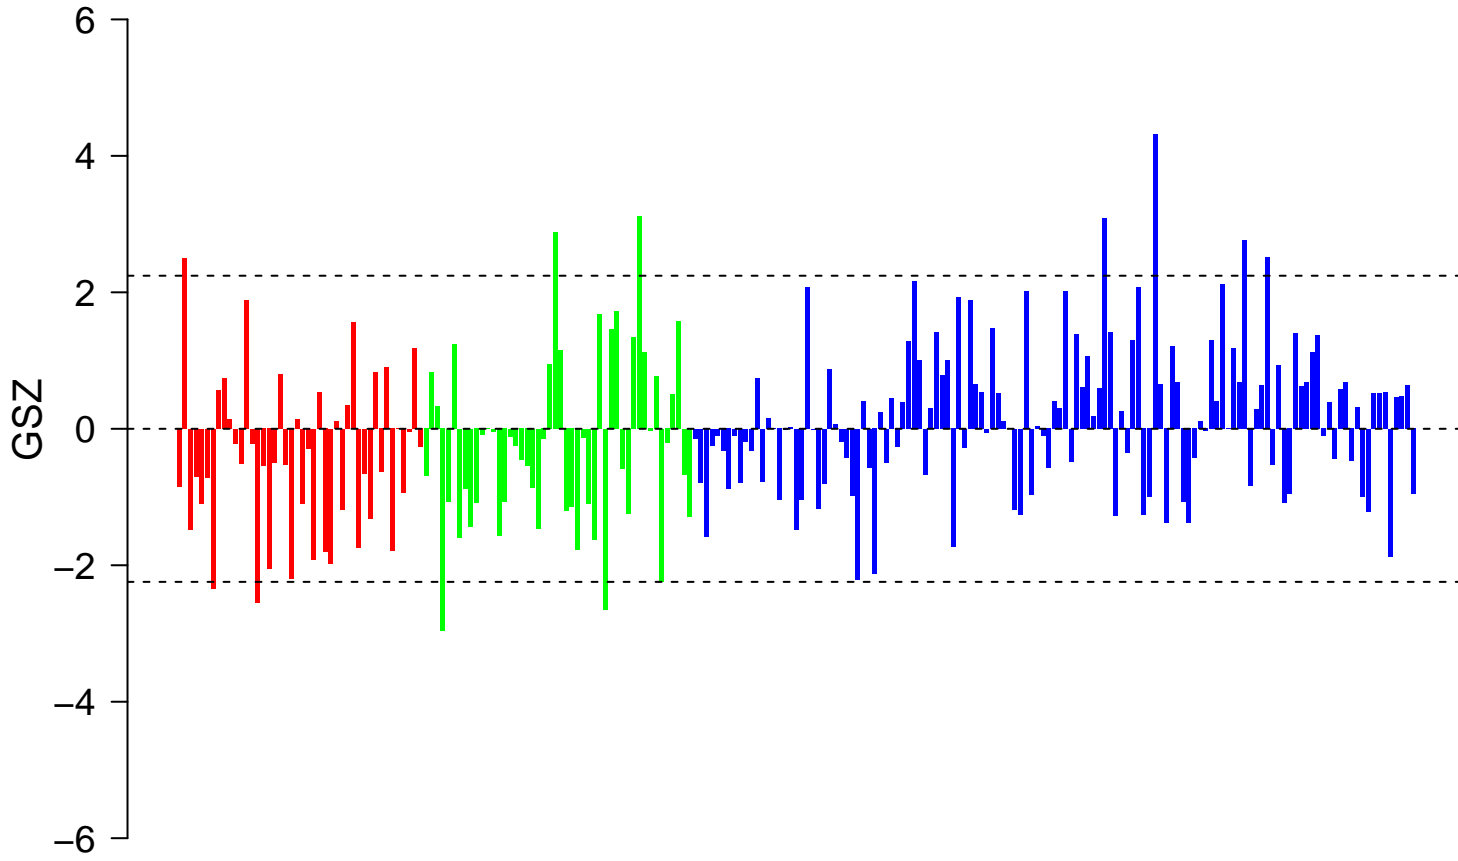

OSADA_ASCL1_TARGETS_UP

OSADA_ASCL1_TARGETS_UP

■ on
■ -
□ off

OSADA_ASCL1_TARGETS_UP