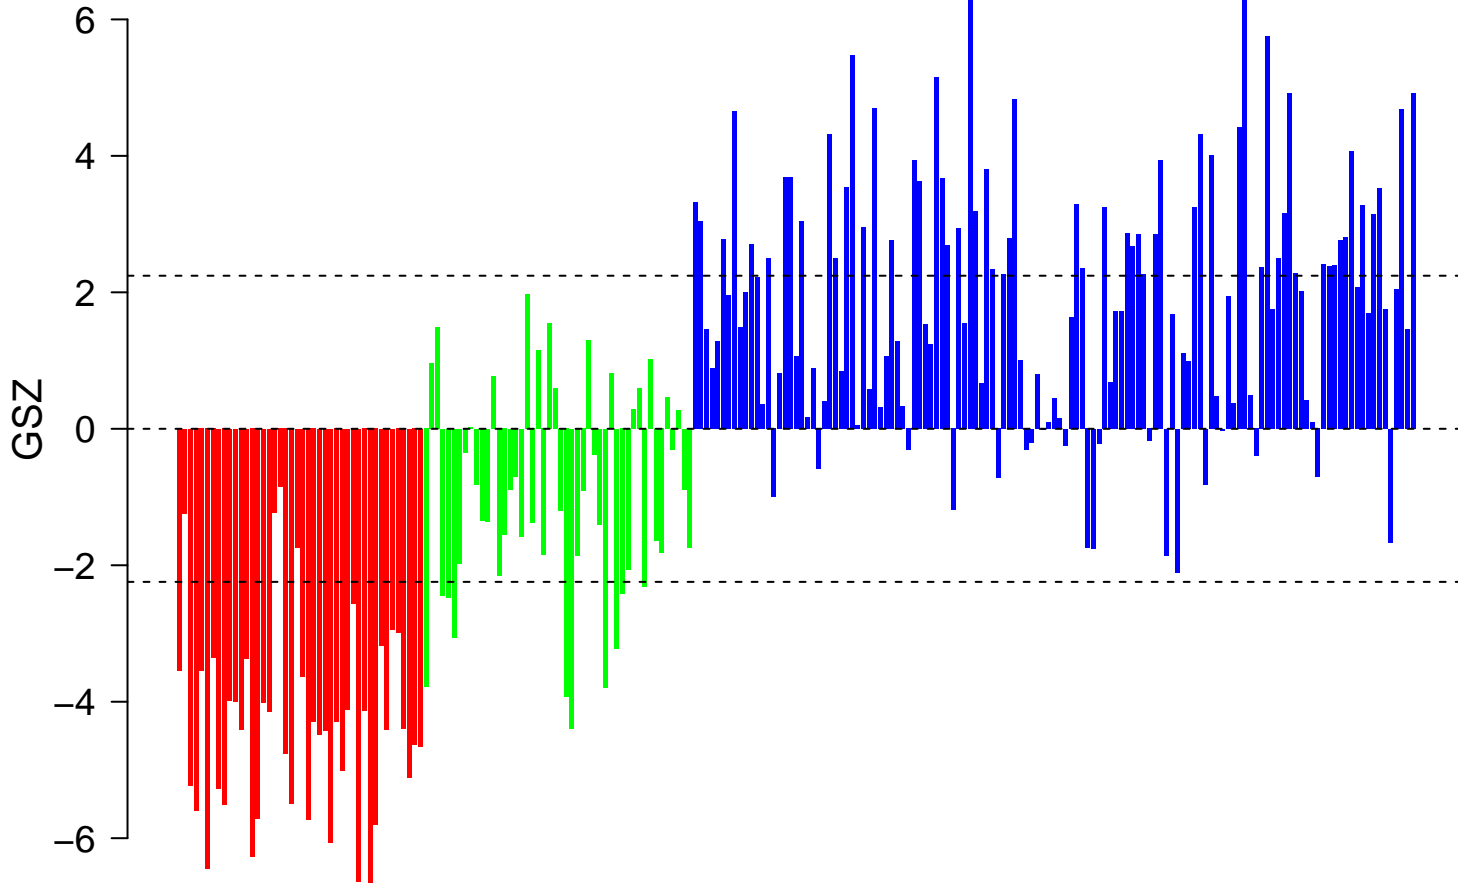

# OSADA\_ASCL1\_TARGETS\_DN

■ on  
■ -  
□ off