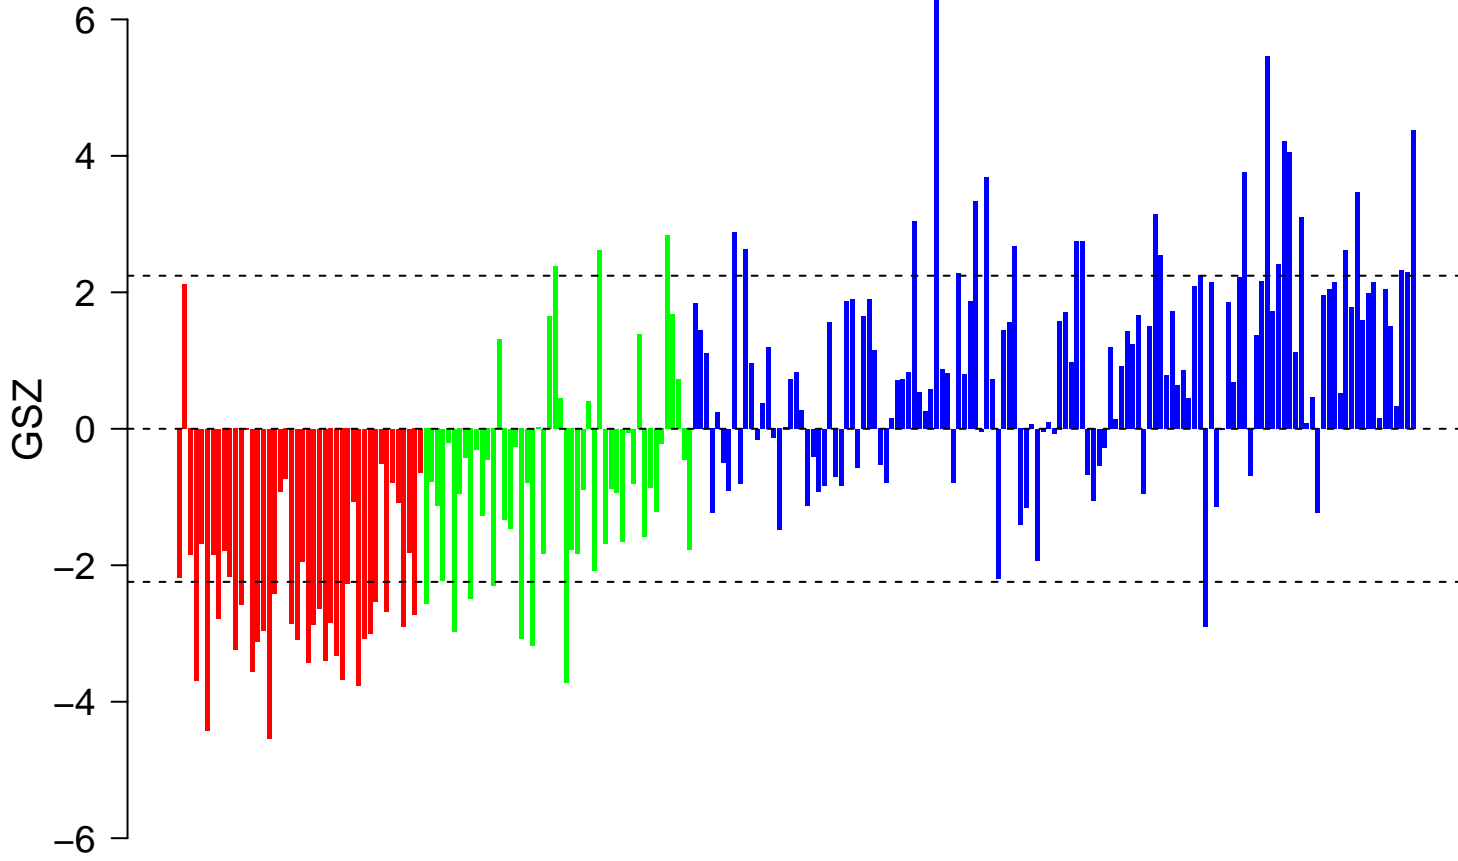

OLSSON_E2F3_TARGETS_UP

OLSSON_E2F3_TARGETS_UP

■ on
■ -
□ off

OLSSON_E2F3_TARGETS_UP