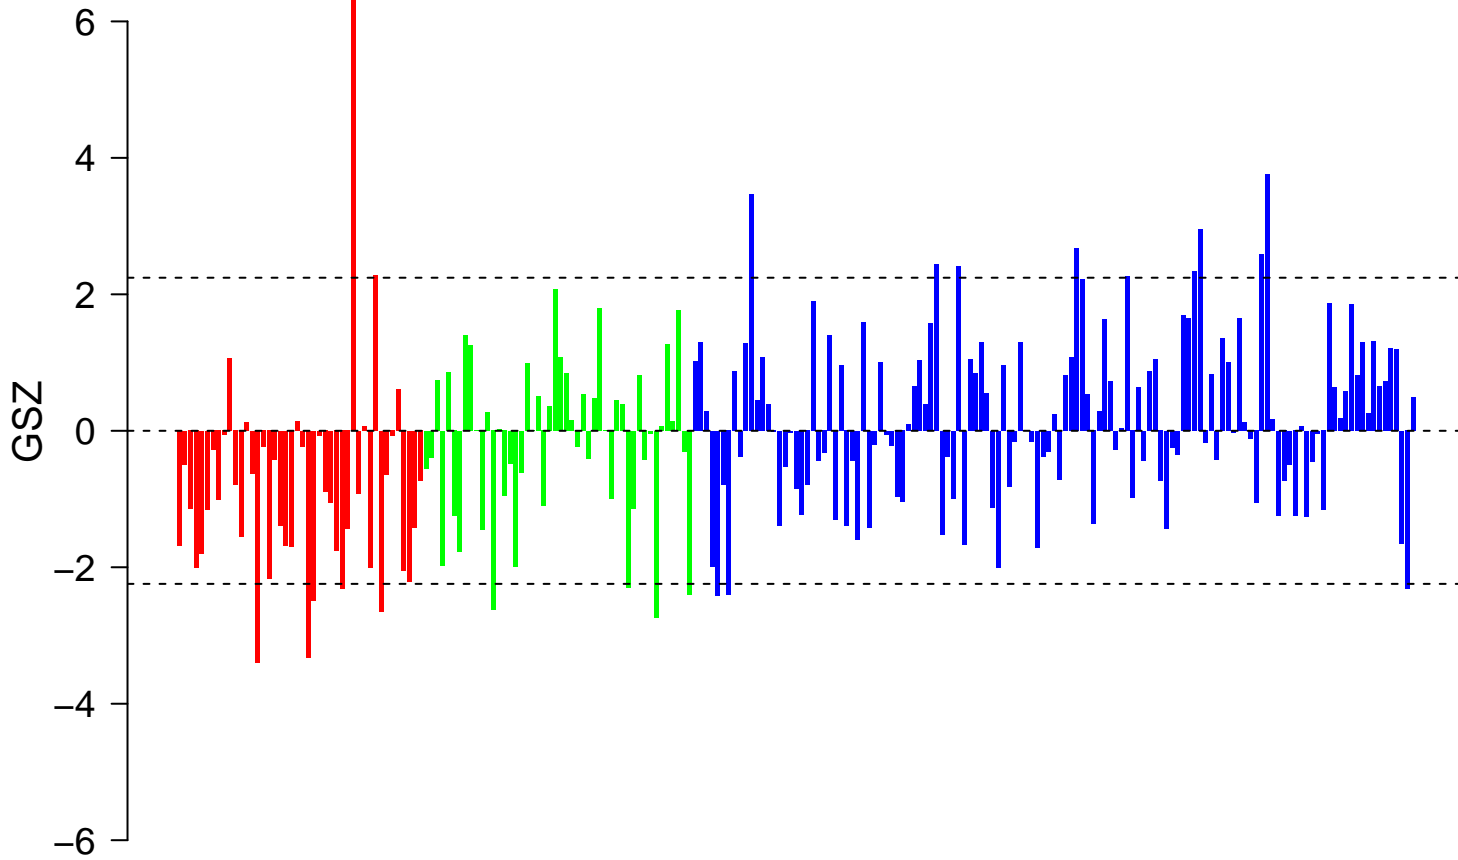

OHGUCHI_LIVER_HNF4A_TARGETS_DN

■ on
■ -
□ off

OHGUCHI_LIVER_HNF4A_TARGETS_DN