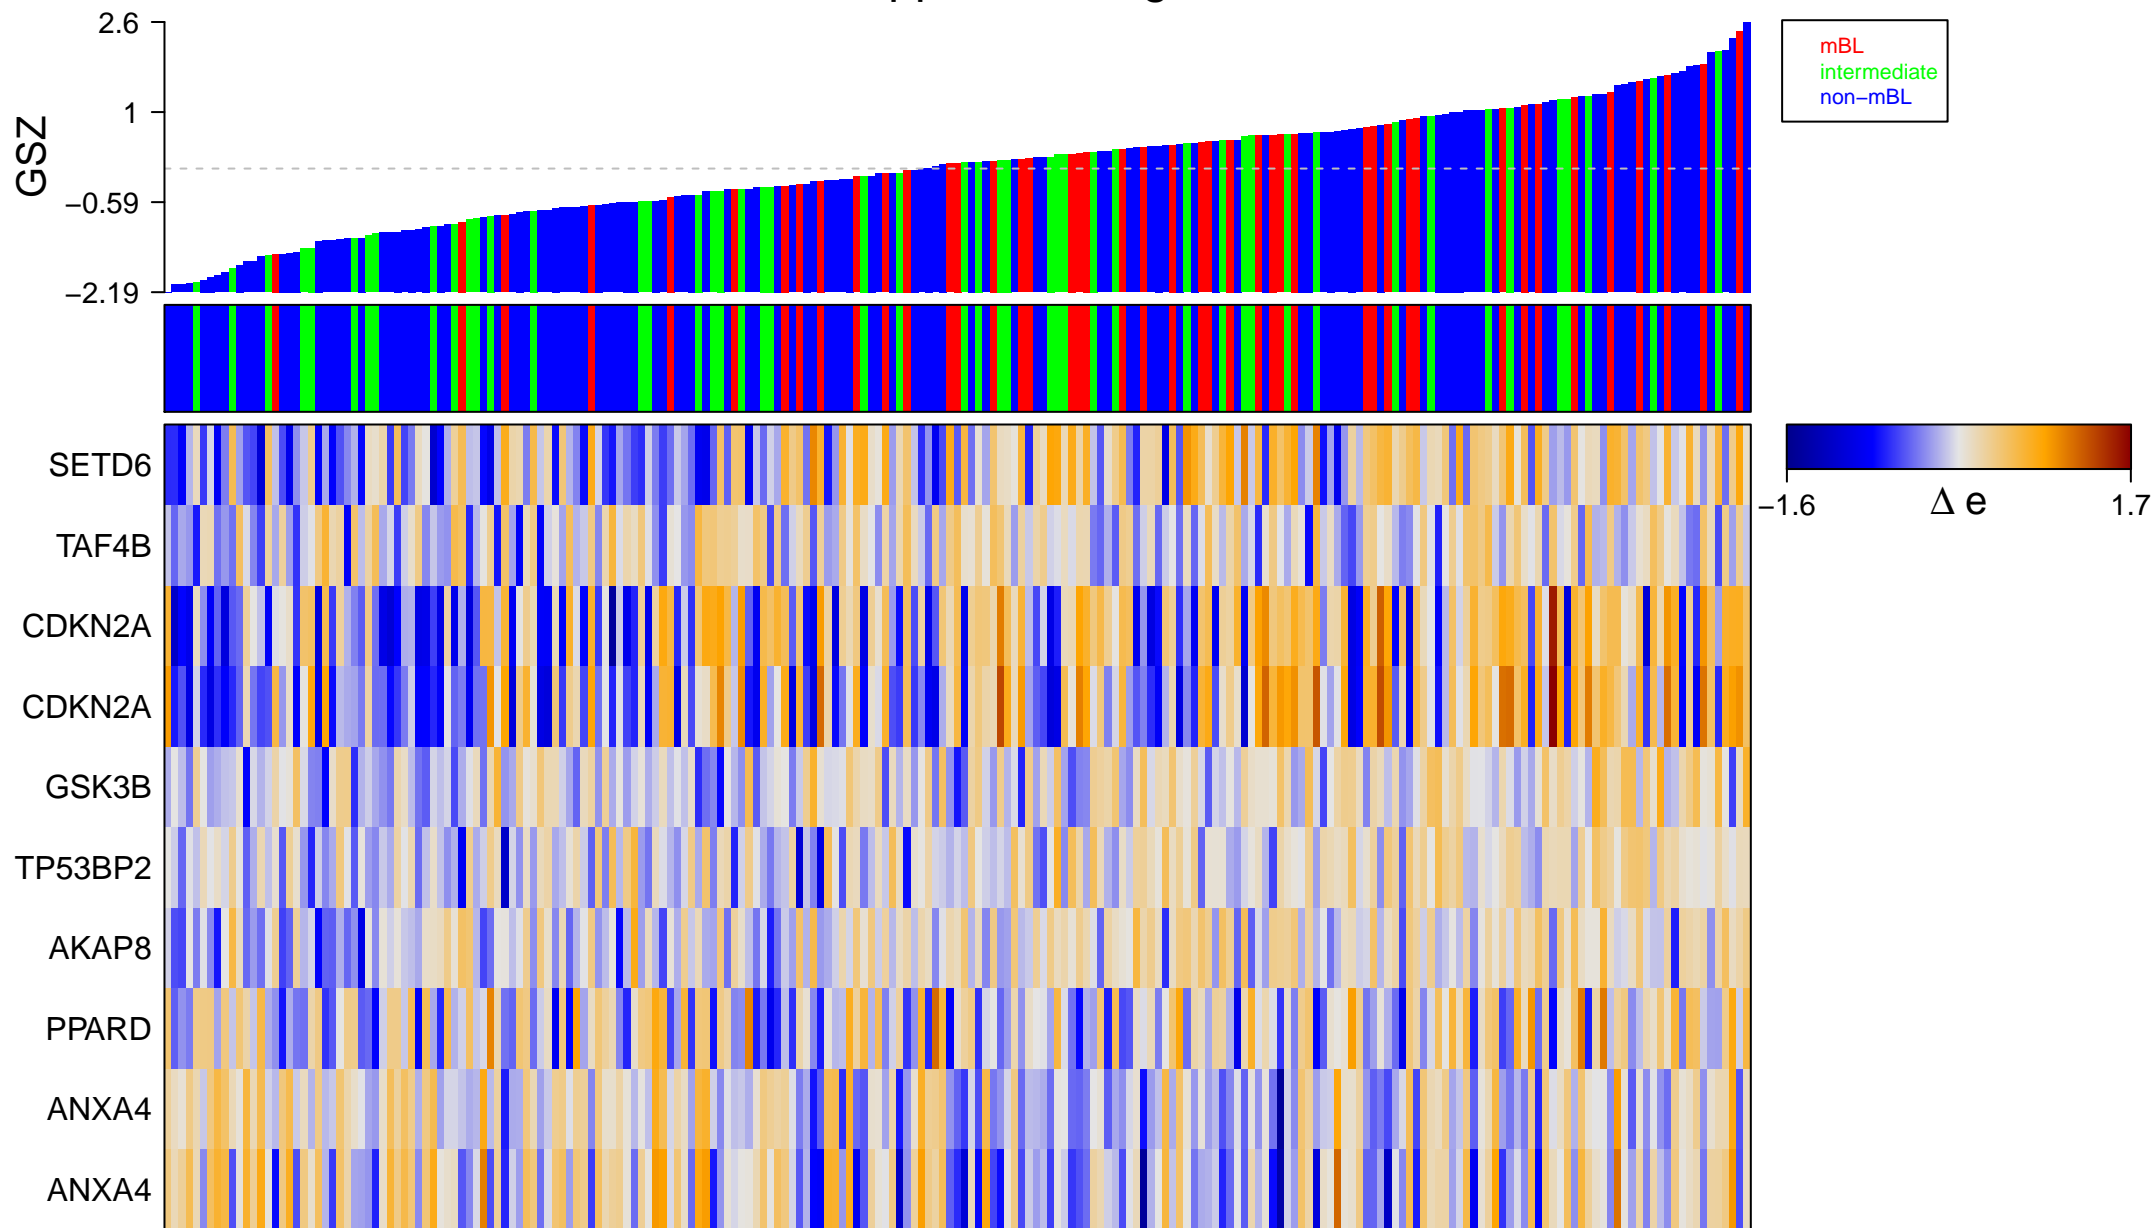

NF-kappaB binding

NF-kappaB binding

■ on
■ -
□ off

NF-kappaB binding