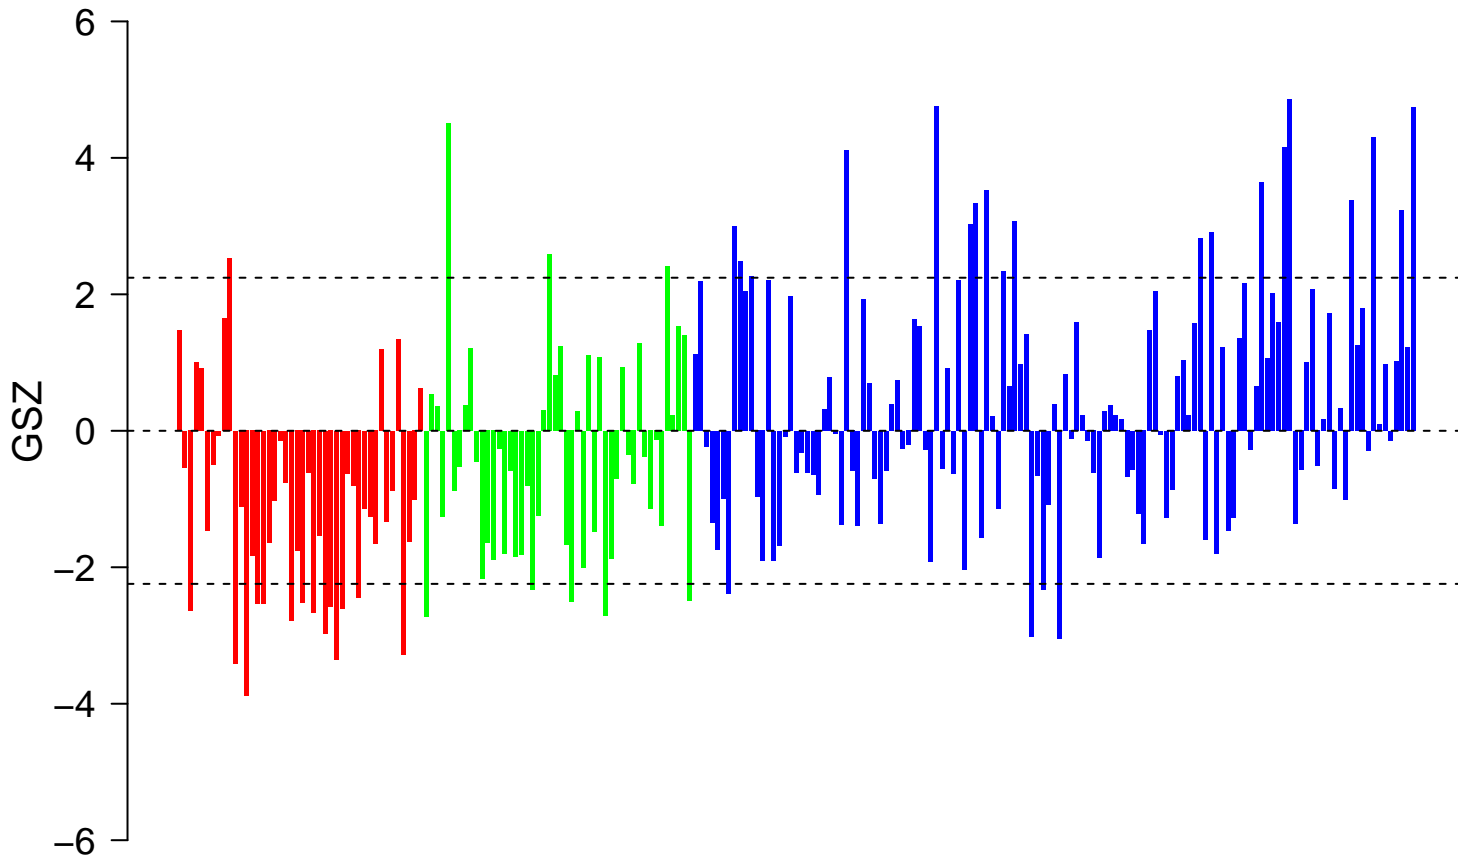

NEWMAN_ERCC6_TARGETS_DN

NEWMAN_ERCC6_TARGETS_DN

■ on
■ -
□ off

NEWMAN_ERCC6_TARGETS_DN