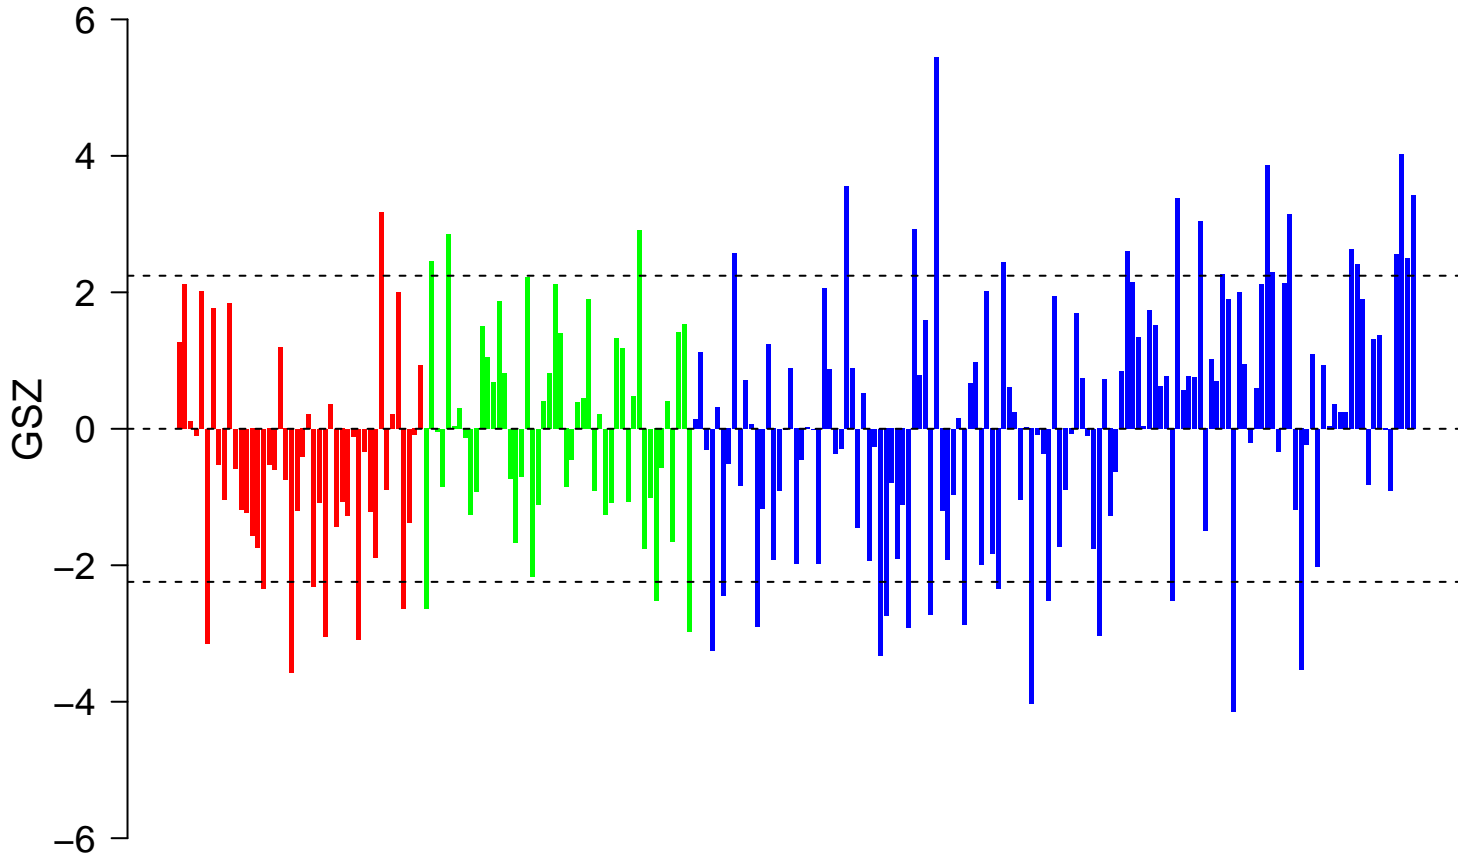

# NAKAYAMA\_FGF2\_TARGETS

■ on  
■ -  
□ off