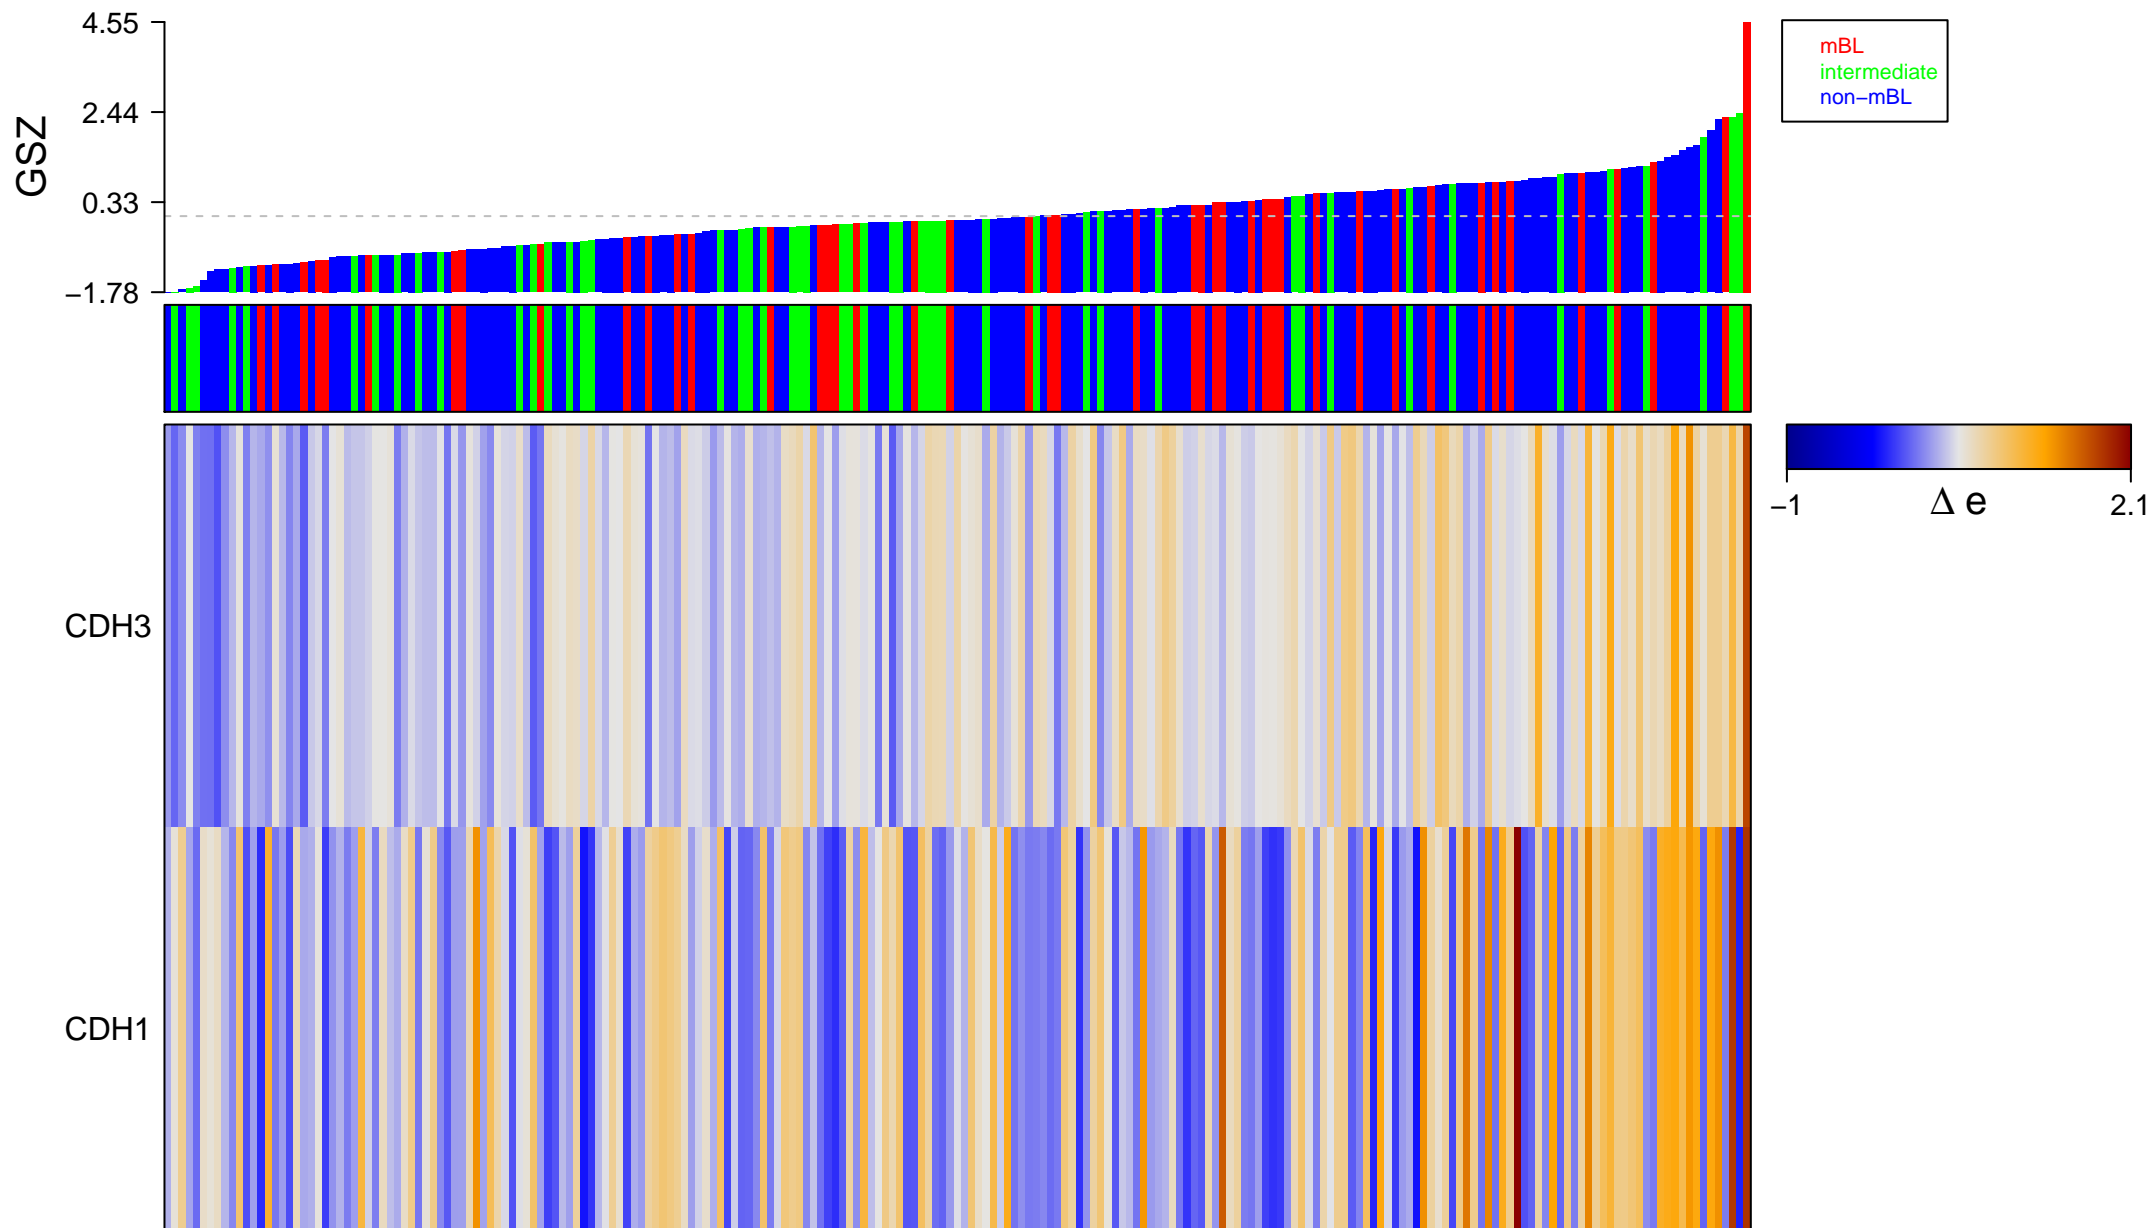

NADELLA_PRKAR1A_TARGETS_UP

NADELLA_PRKAR1A_TARGETS_UP

■ on
■ -
□ off

NADELLA_PRKAR1A_TARGETS_UP