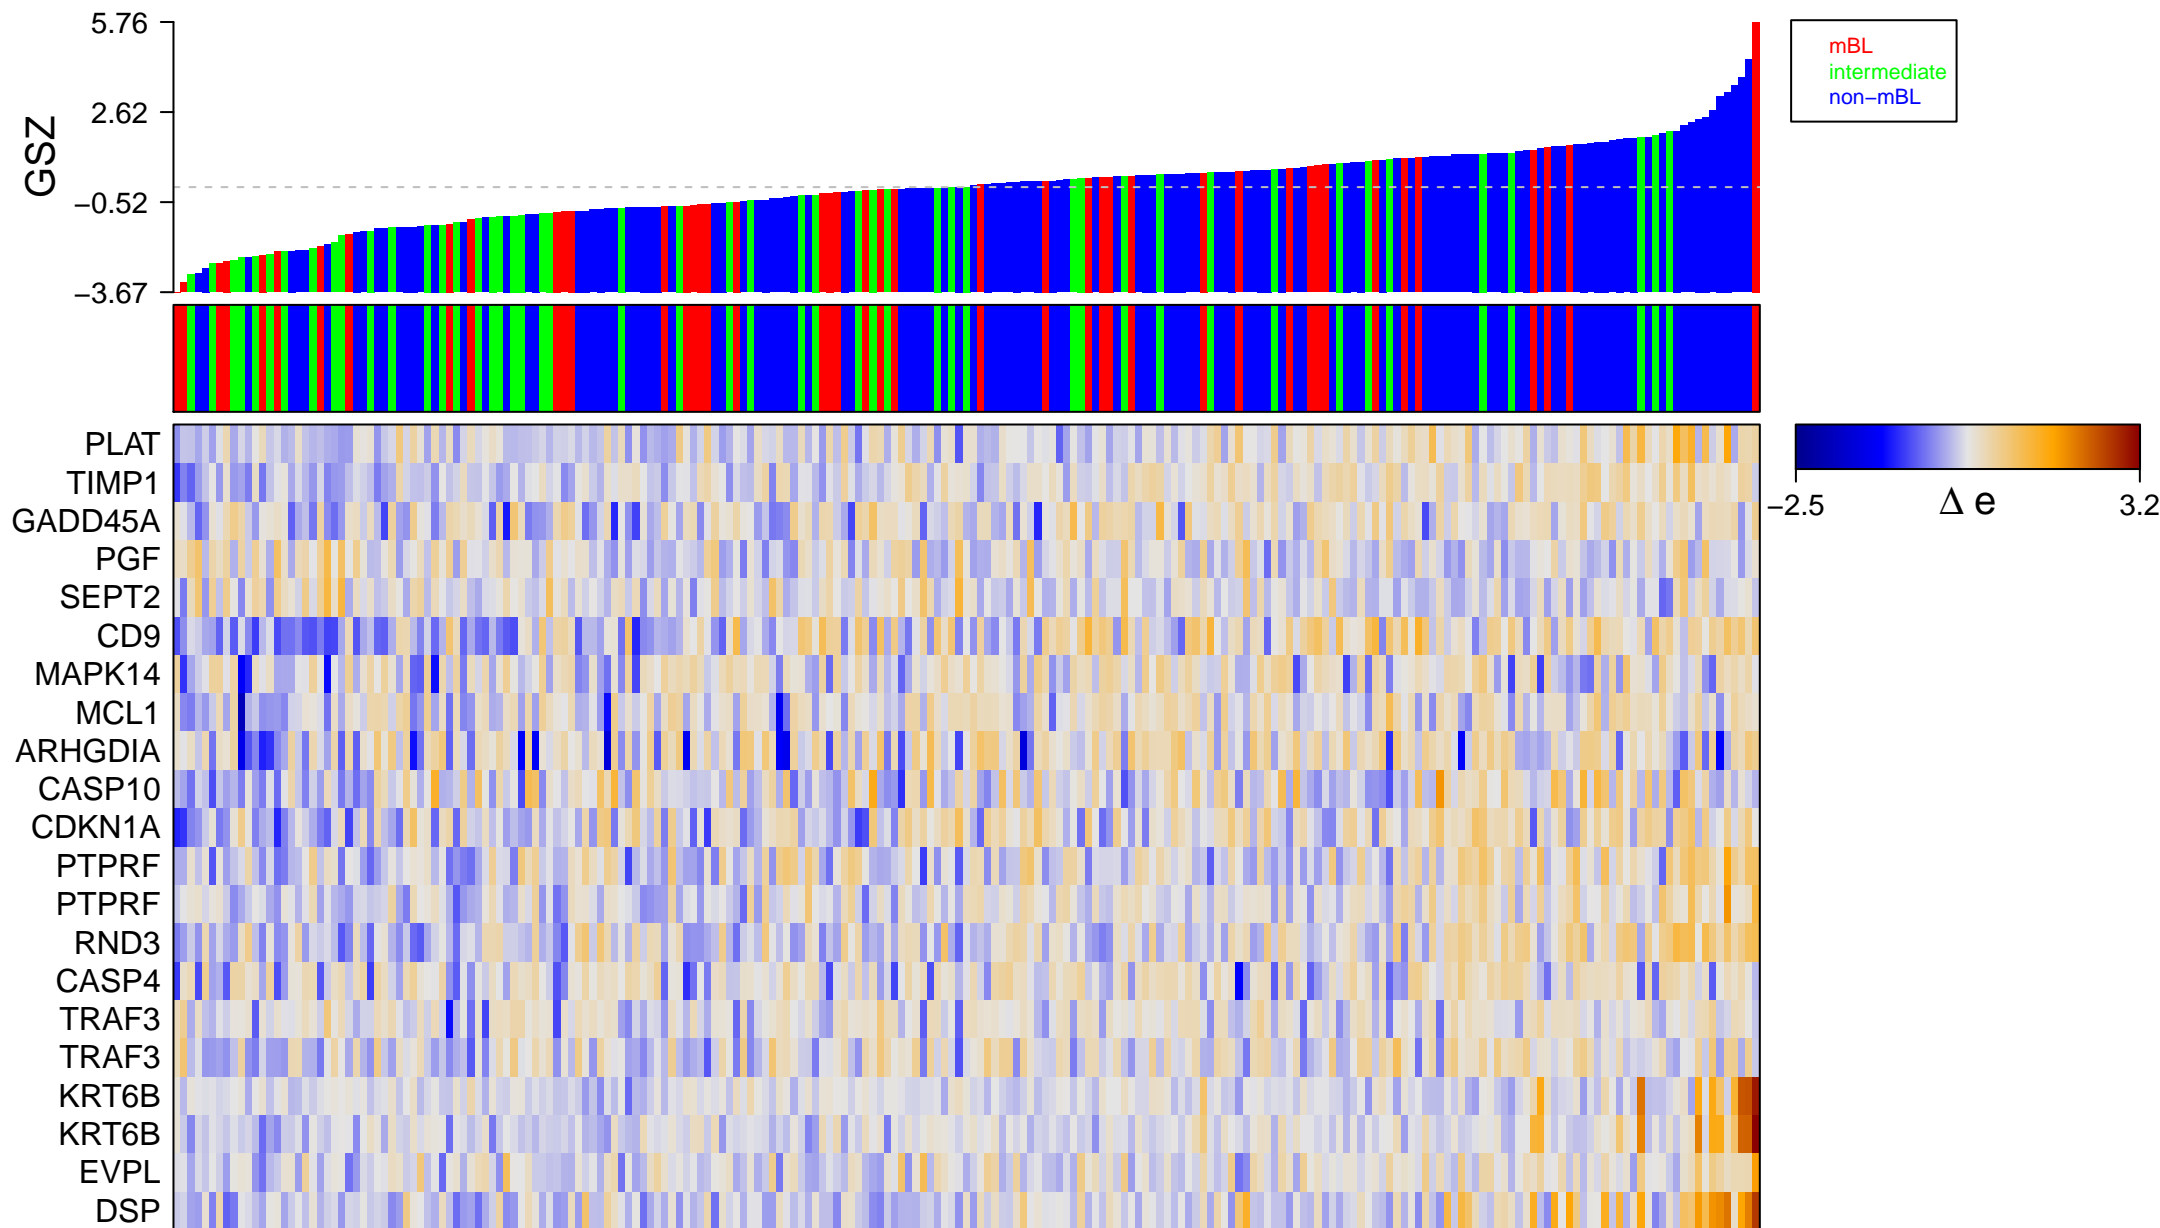

MURAKAMI_UV_RESPONSE_6HR_UP

MURAKAMI_UV_RESPONSE_6HR_UP

MURAKAMI_UV_RESPONSE_6HR_UP