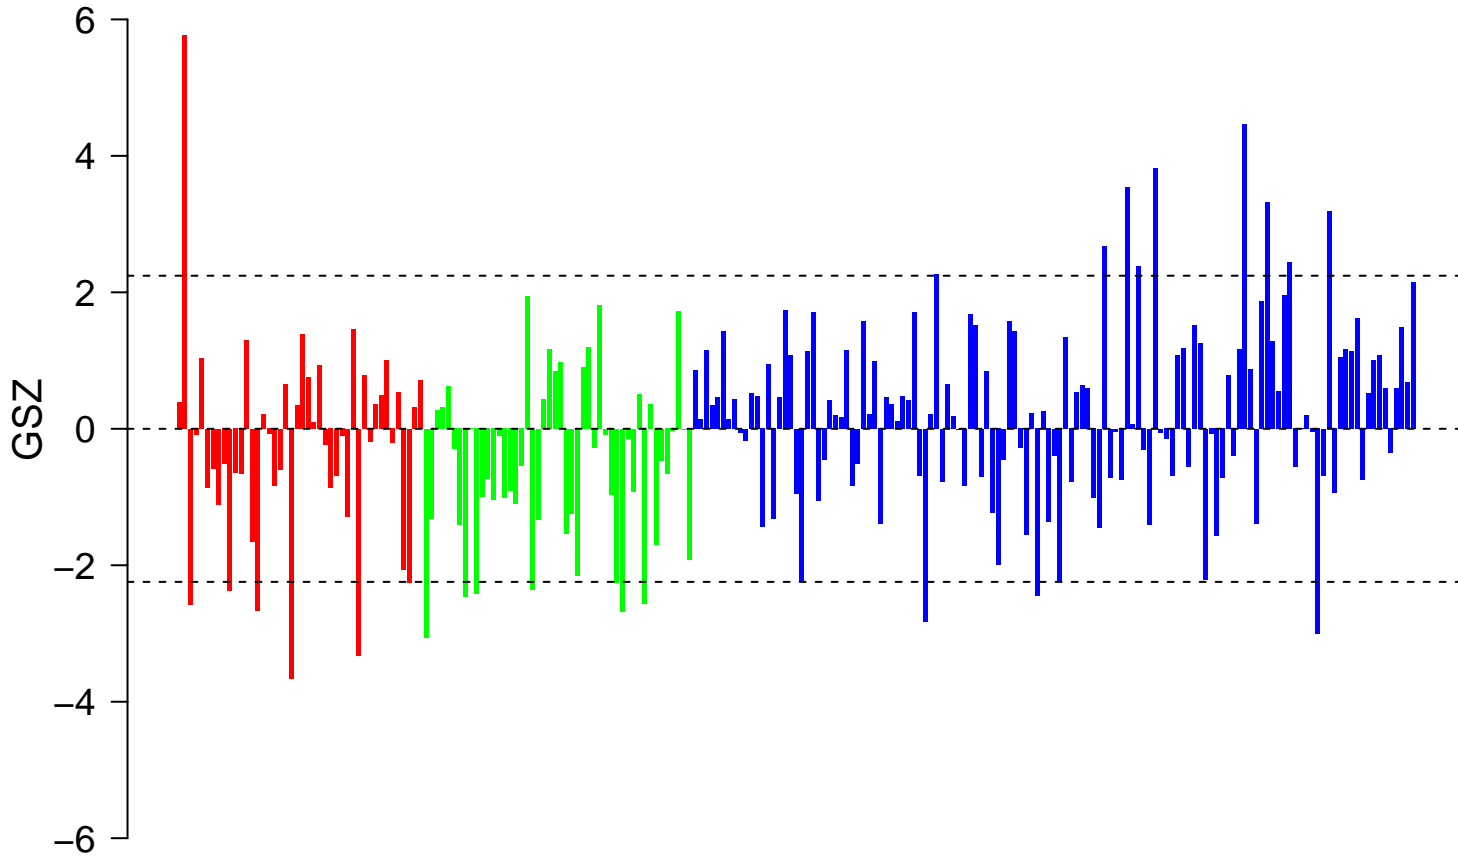

MURAKAMI_UV_RESPONSE_6HR_UP

MURAKAMI_UV_RESPONSE_6HR_UP

MURAKAMI_UV_RESPONSE_6HR_UP