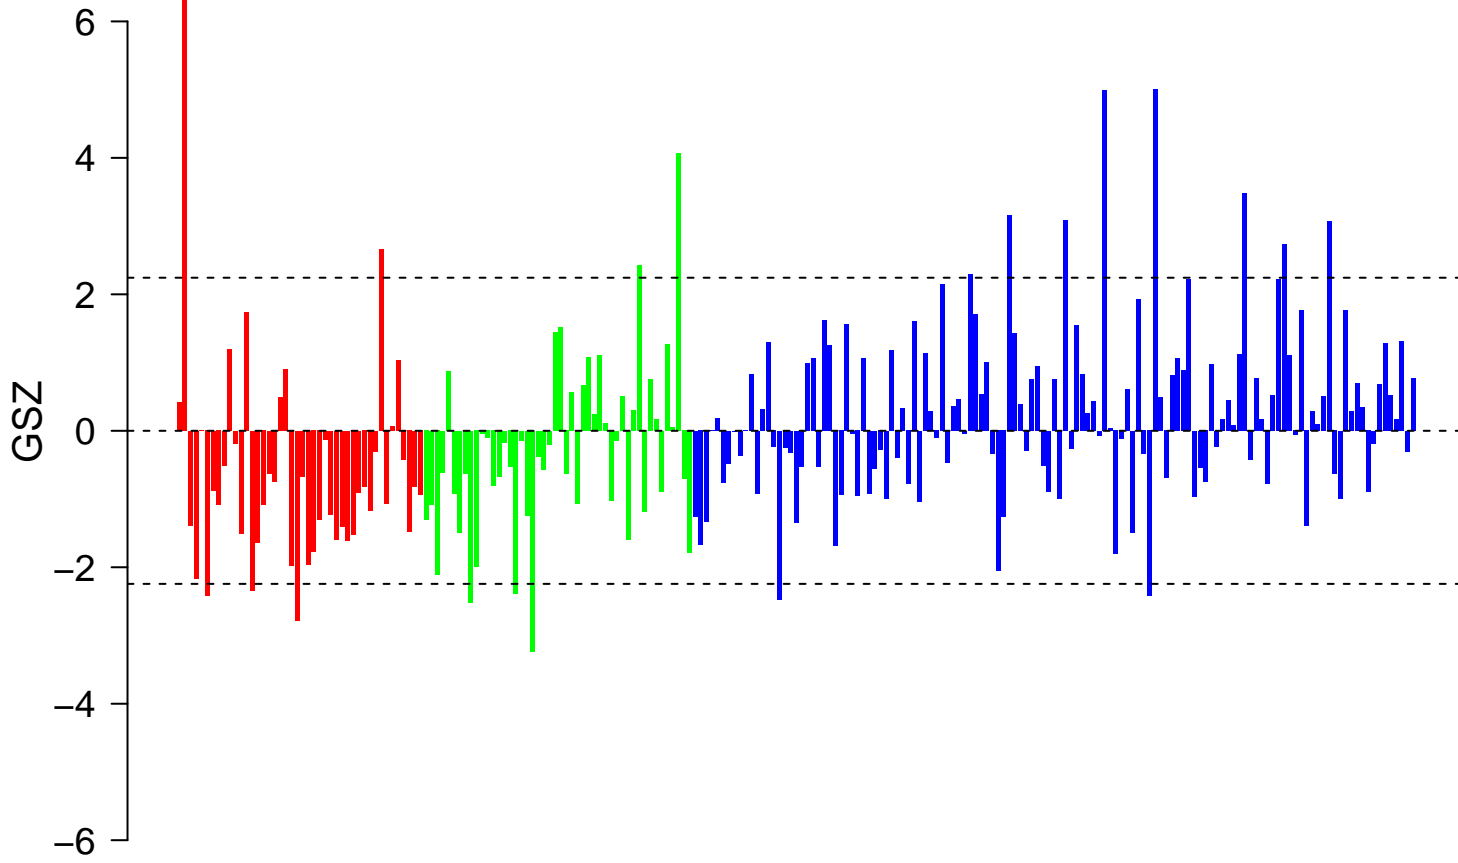

# MURAKAMI\_UV\_RESPONSE\_6HR\_DN

# MURAKAMI\_UV\_RESPONSE\_6HR\_DN

■ on  
■ -  
□ off