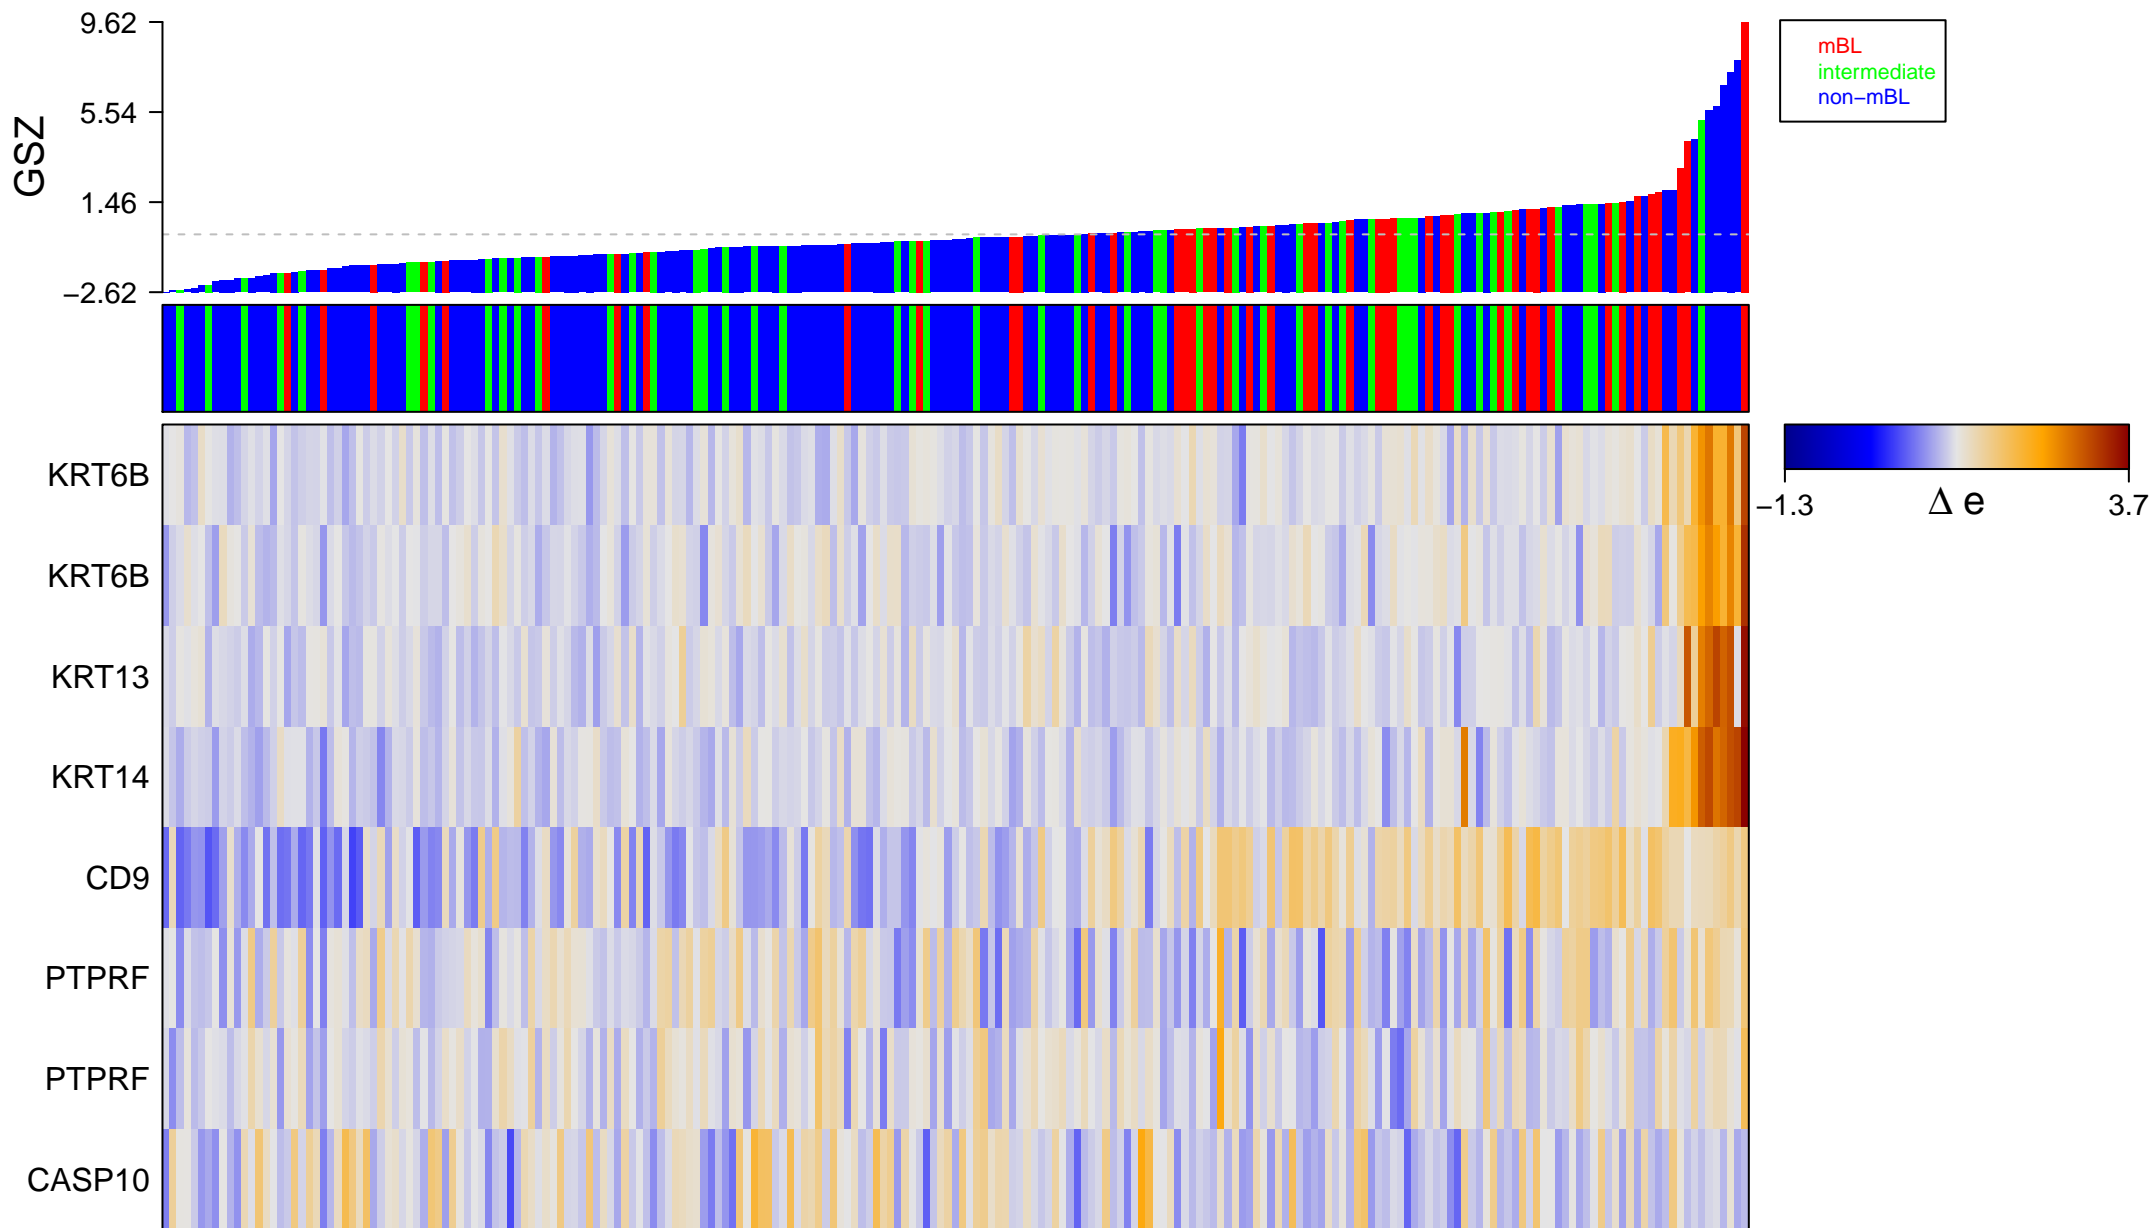

MURAKAMI_UV_RESPONSE_1HR_UP

MURAKAMI_UV_RESPONSE_1HR_UP

■ on
■ -
□ off

MURAKAMI_UV_RESPONSE_1HR_UP