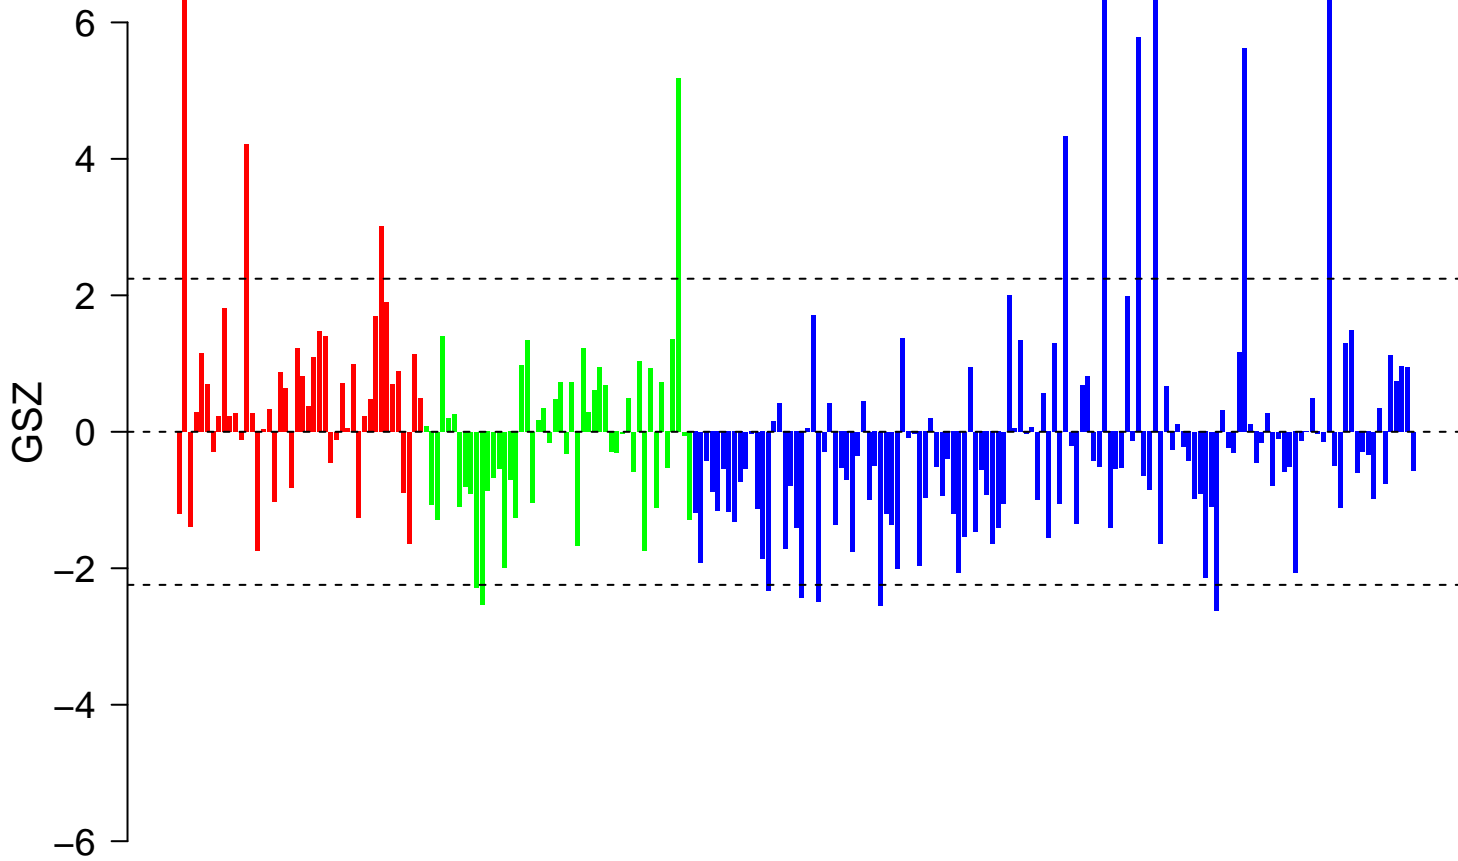

MURAKAMI_UV_RESPONSE_1HR_UP

MURAKAMI_UV_RESPONSE_1HR_UP

■ on
■ -
□ off

MURAKAMI_UV_RESPONSE_1HR_UP