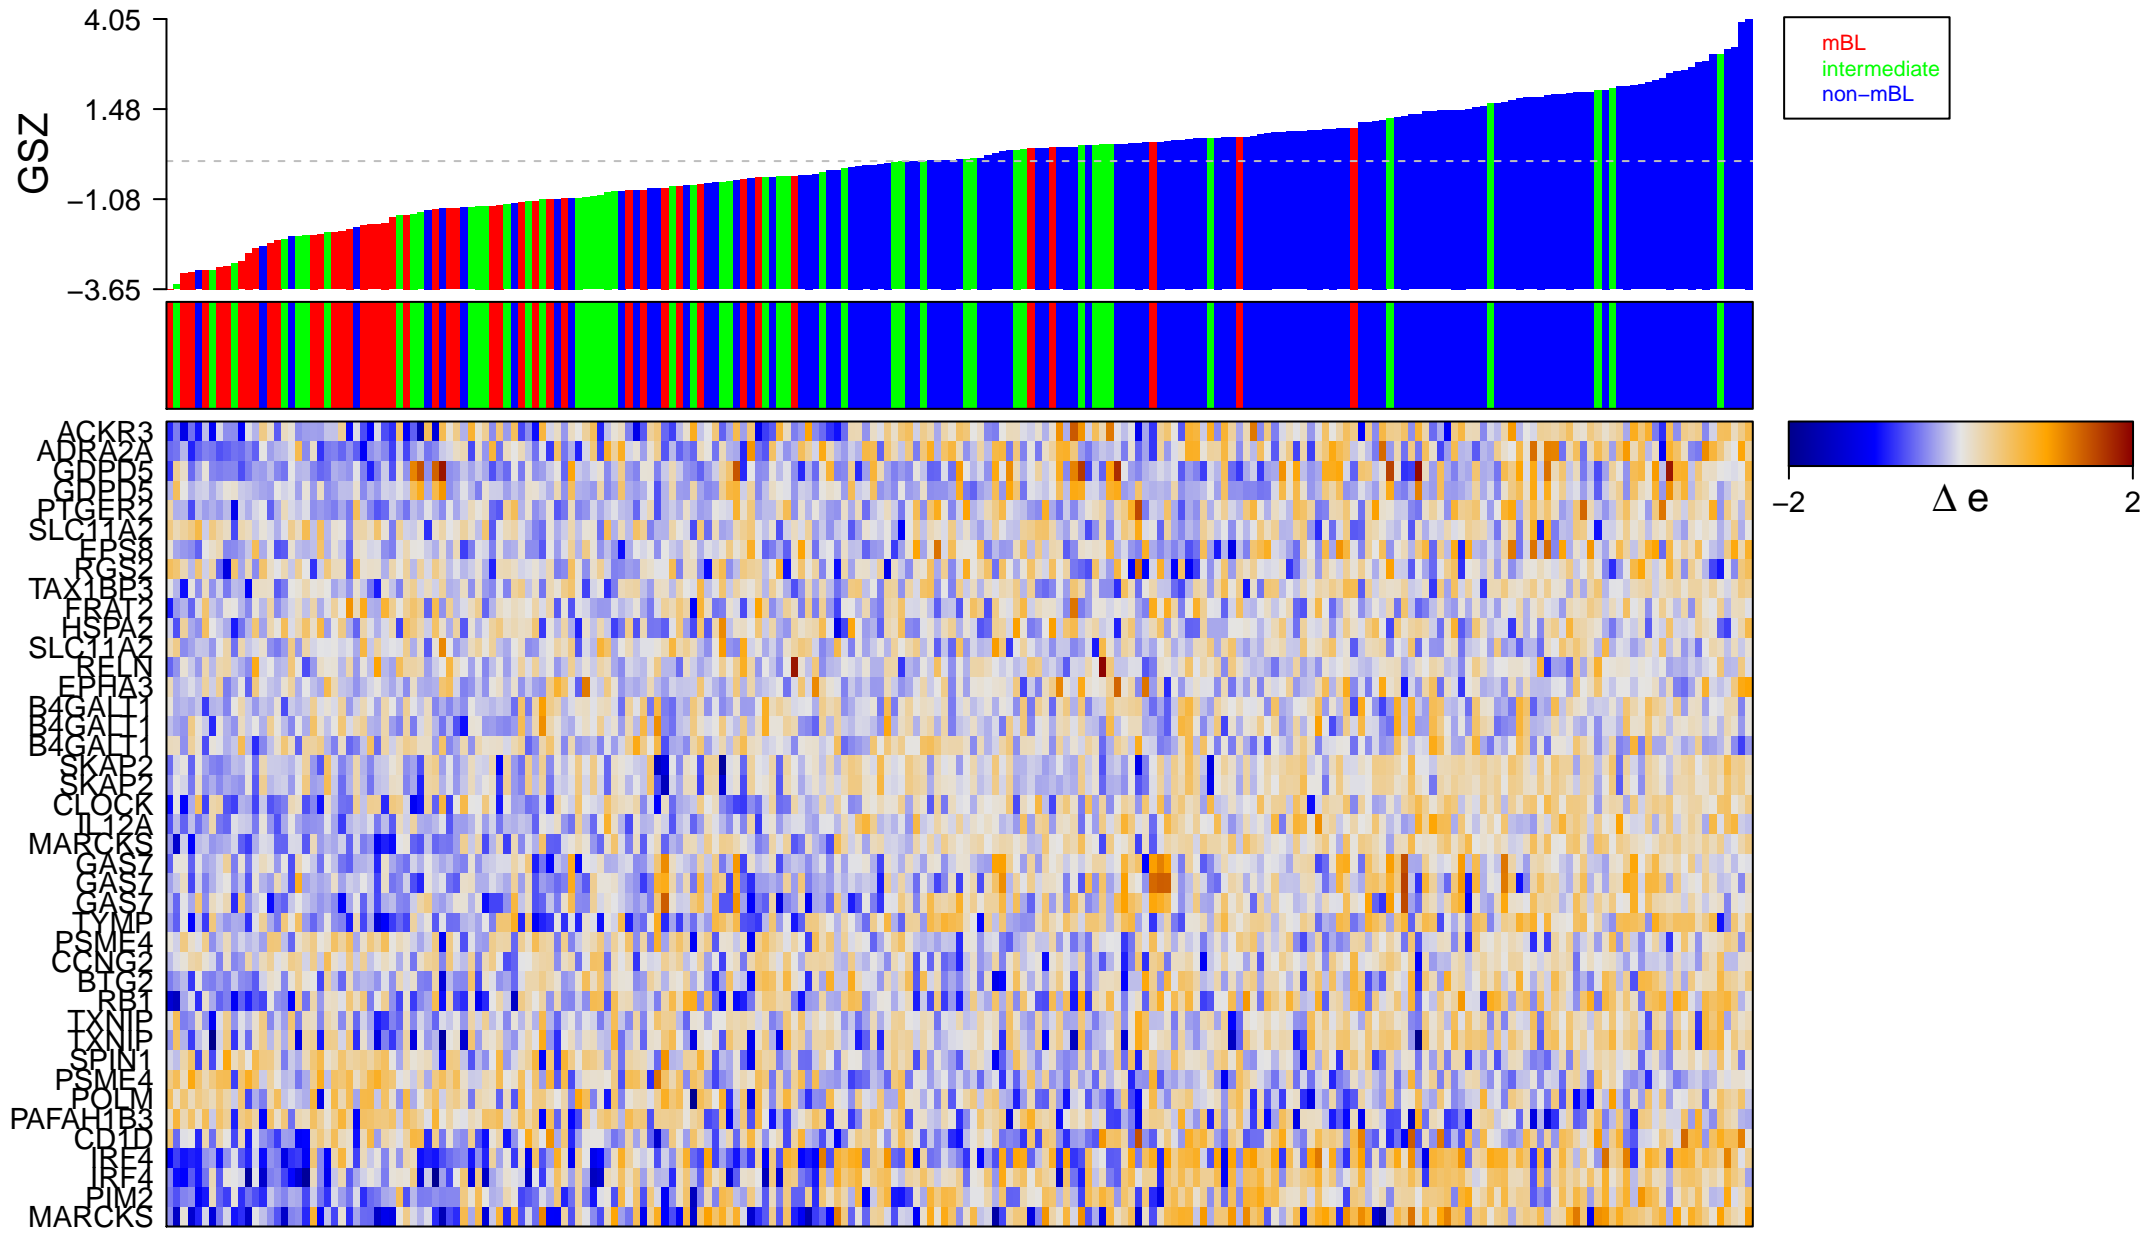

# MORI\_SMALL\_PRE\_BII\_LYMPHOCYTE\_UP

# MORI\_SMALL\_PRE\_BII\_LYMPHOCYTE\_UP

■ on  
■ -  
□ off