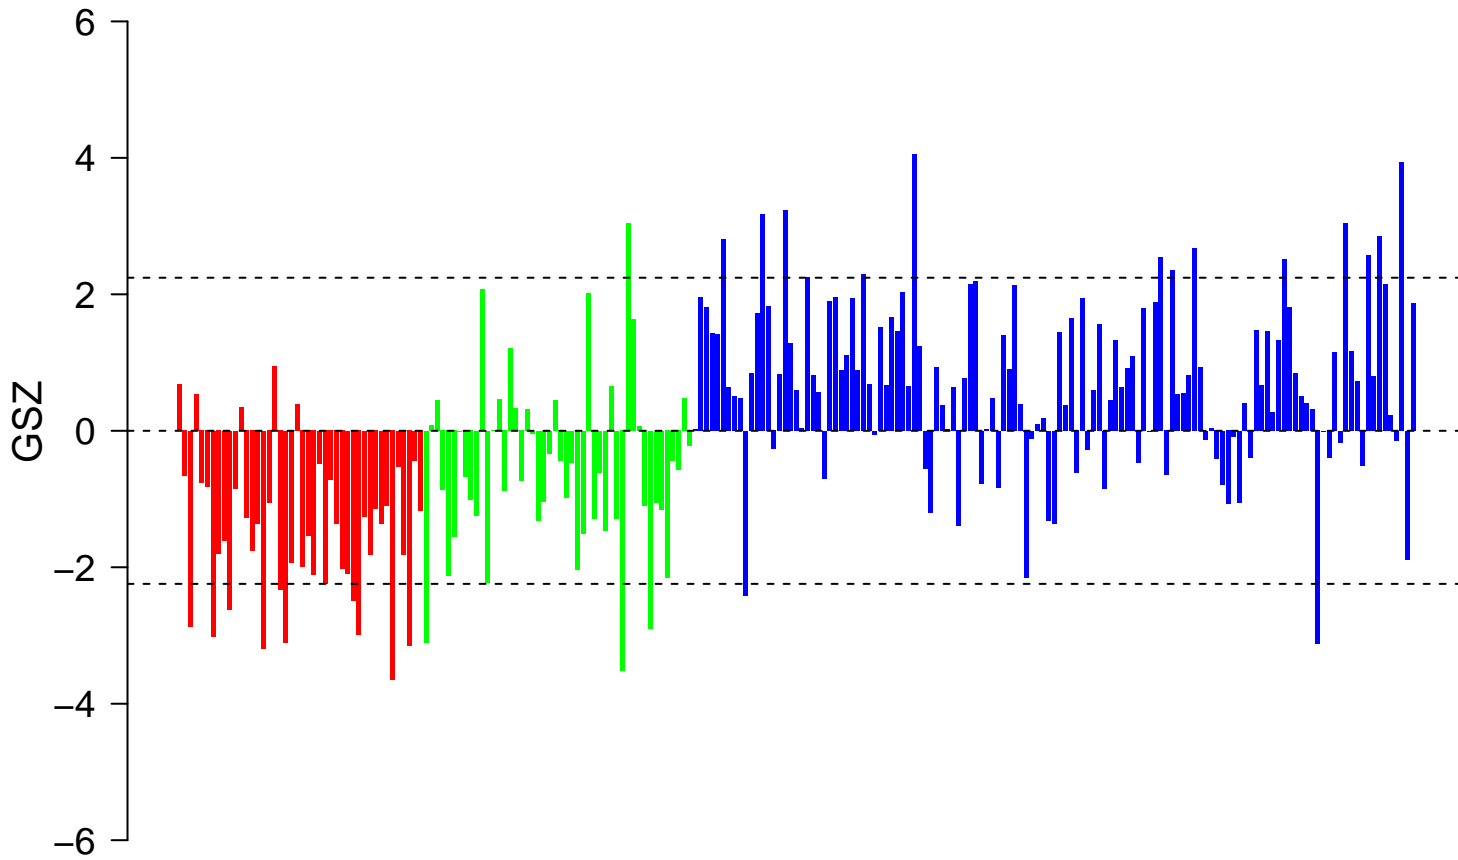

# MORI\_SMALL\_PRE\_BII\_LYMPHOCYTE\_UP

# MORI\_SMALL\_PRE\_BII\_LYMPHOCYTE\_UP

■ on  
■ -  
□ off