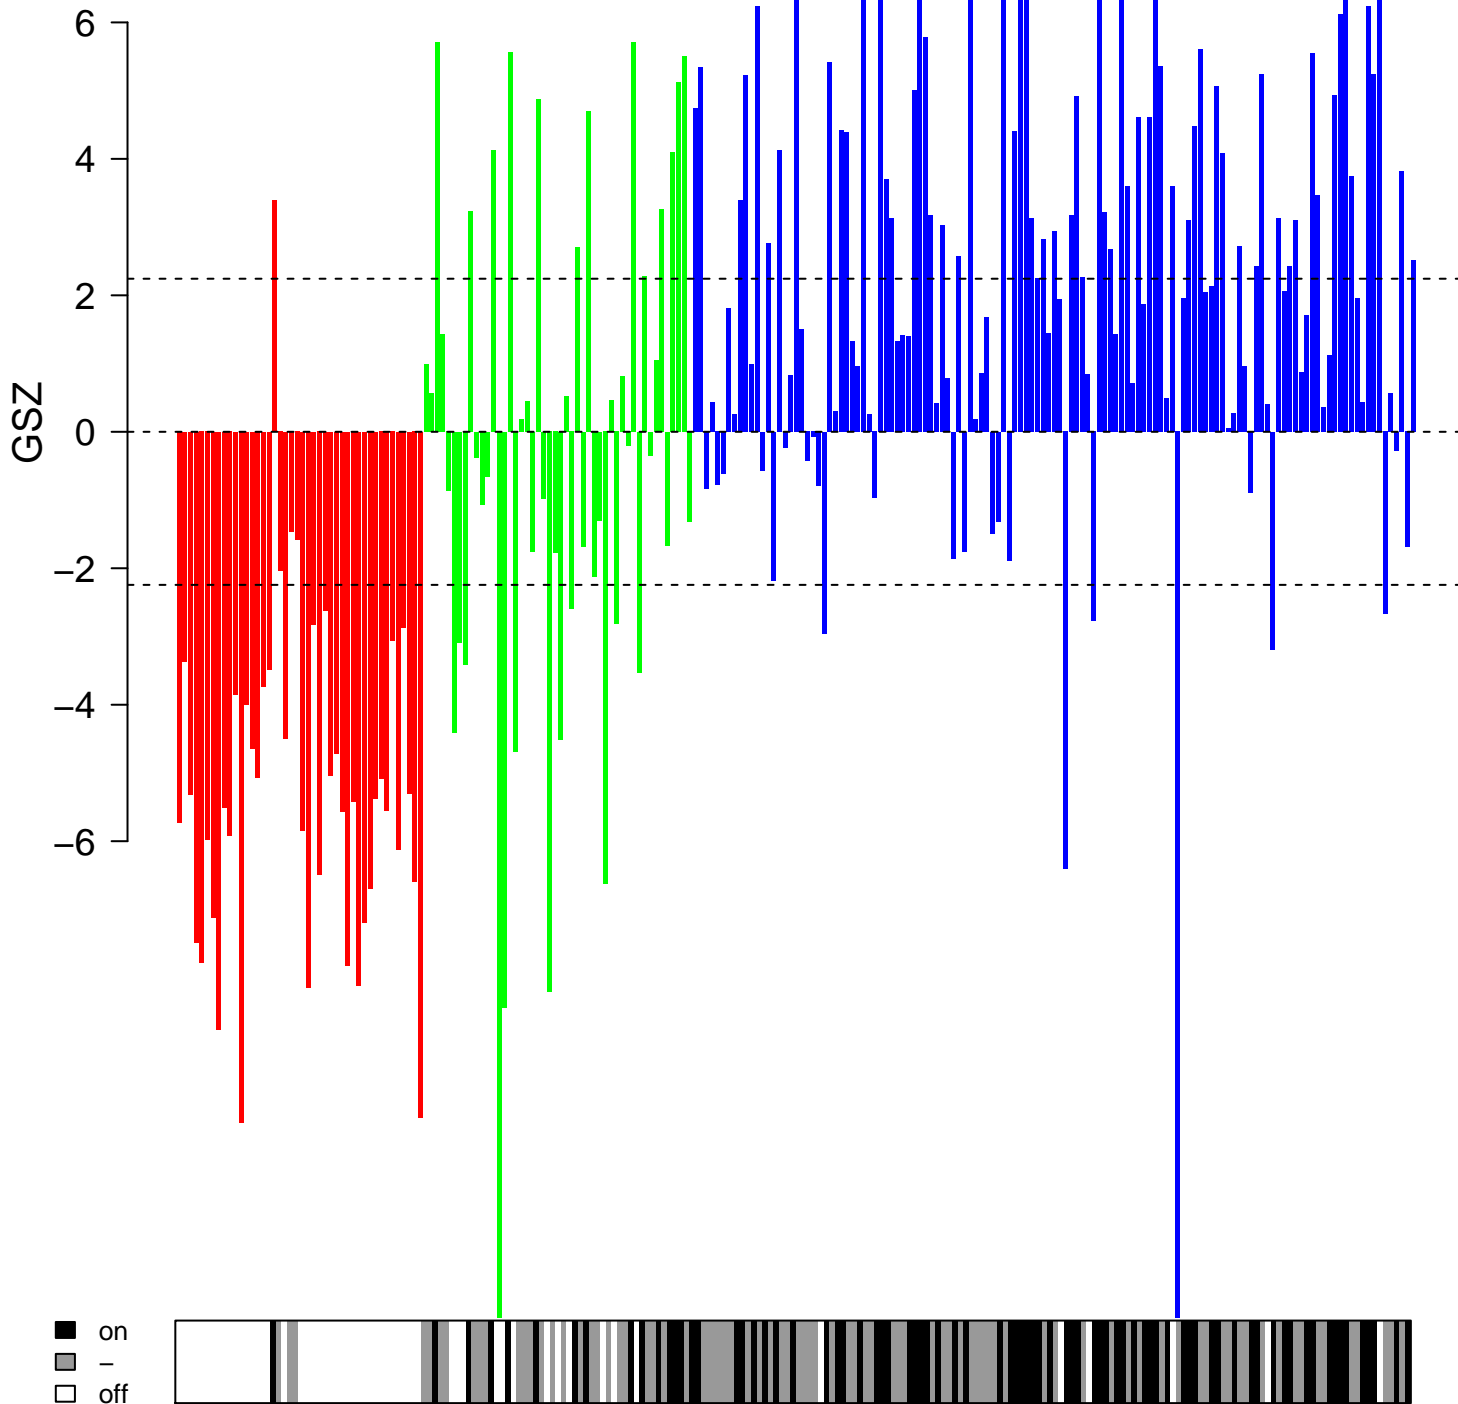

# MORI\_LARGE\_PRE\_BII\_LYMPHOCYTE\_DN