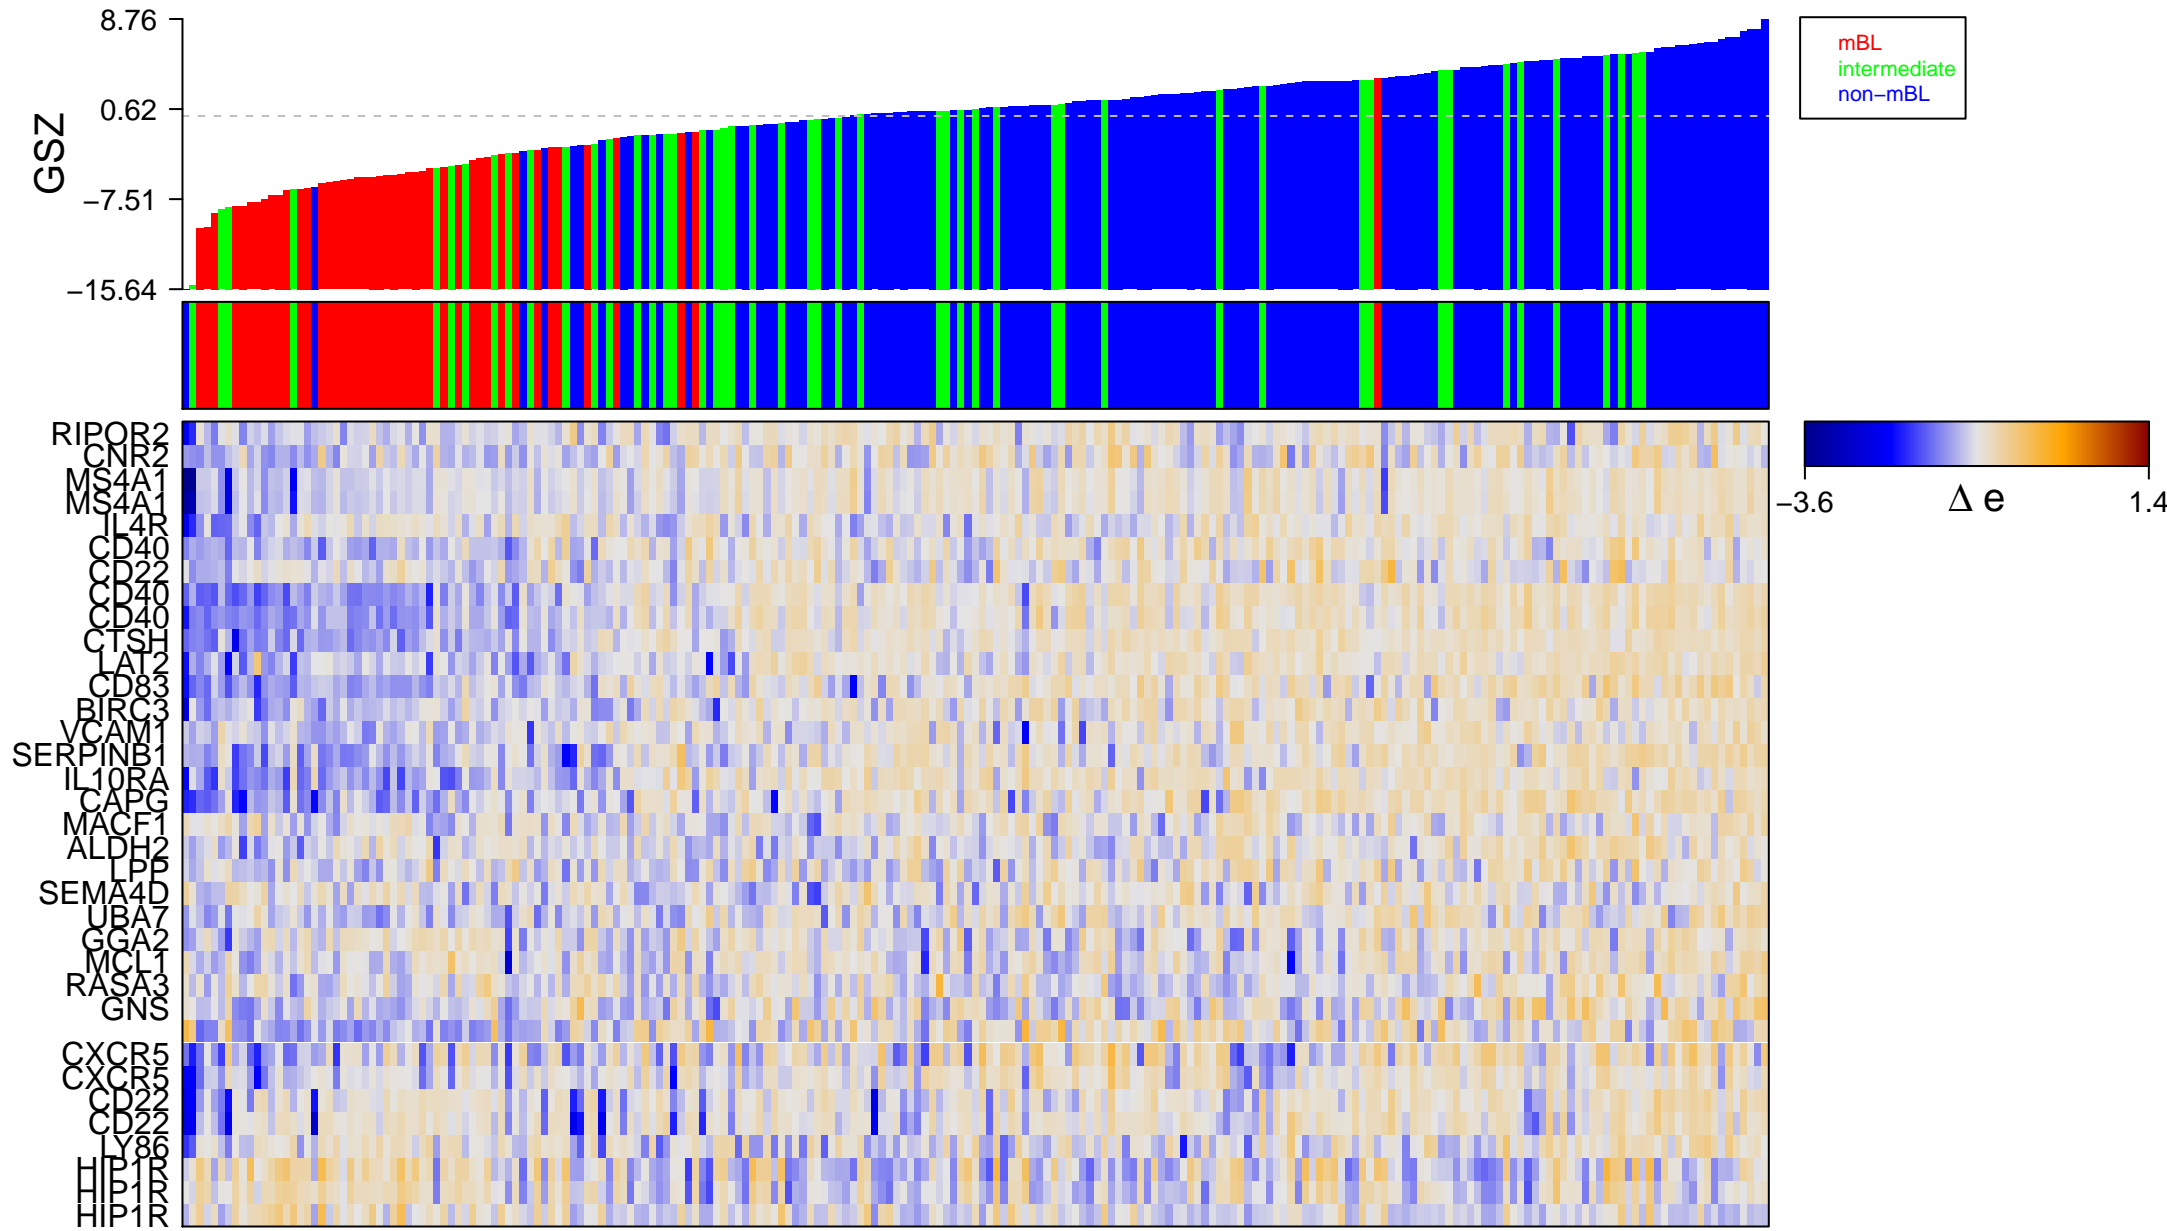

# MORI\_LARGE\_PRE\_BII\_LYMPHOCYTE\_DN