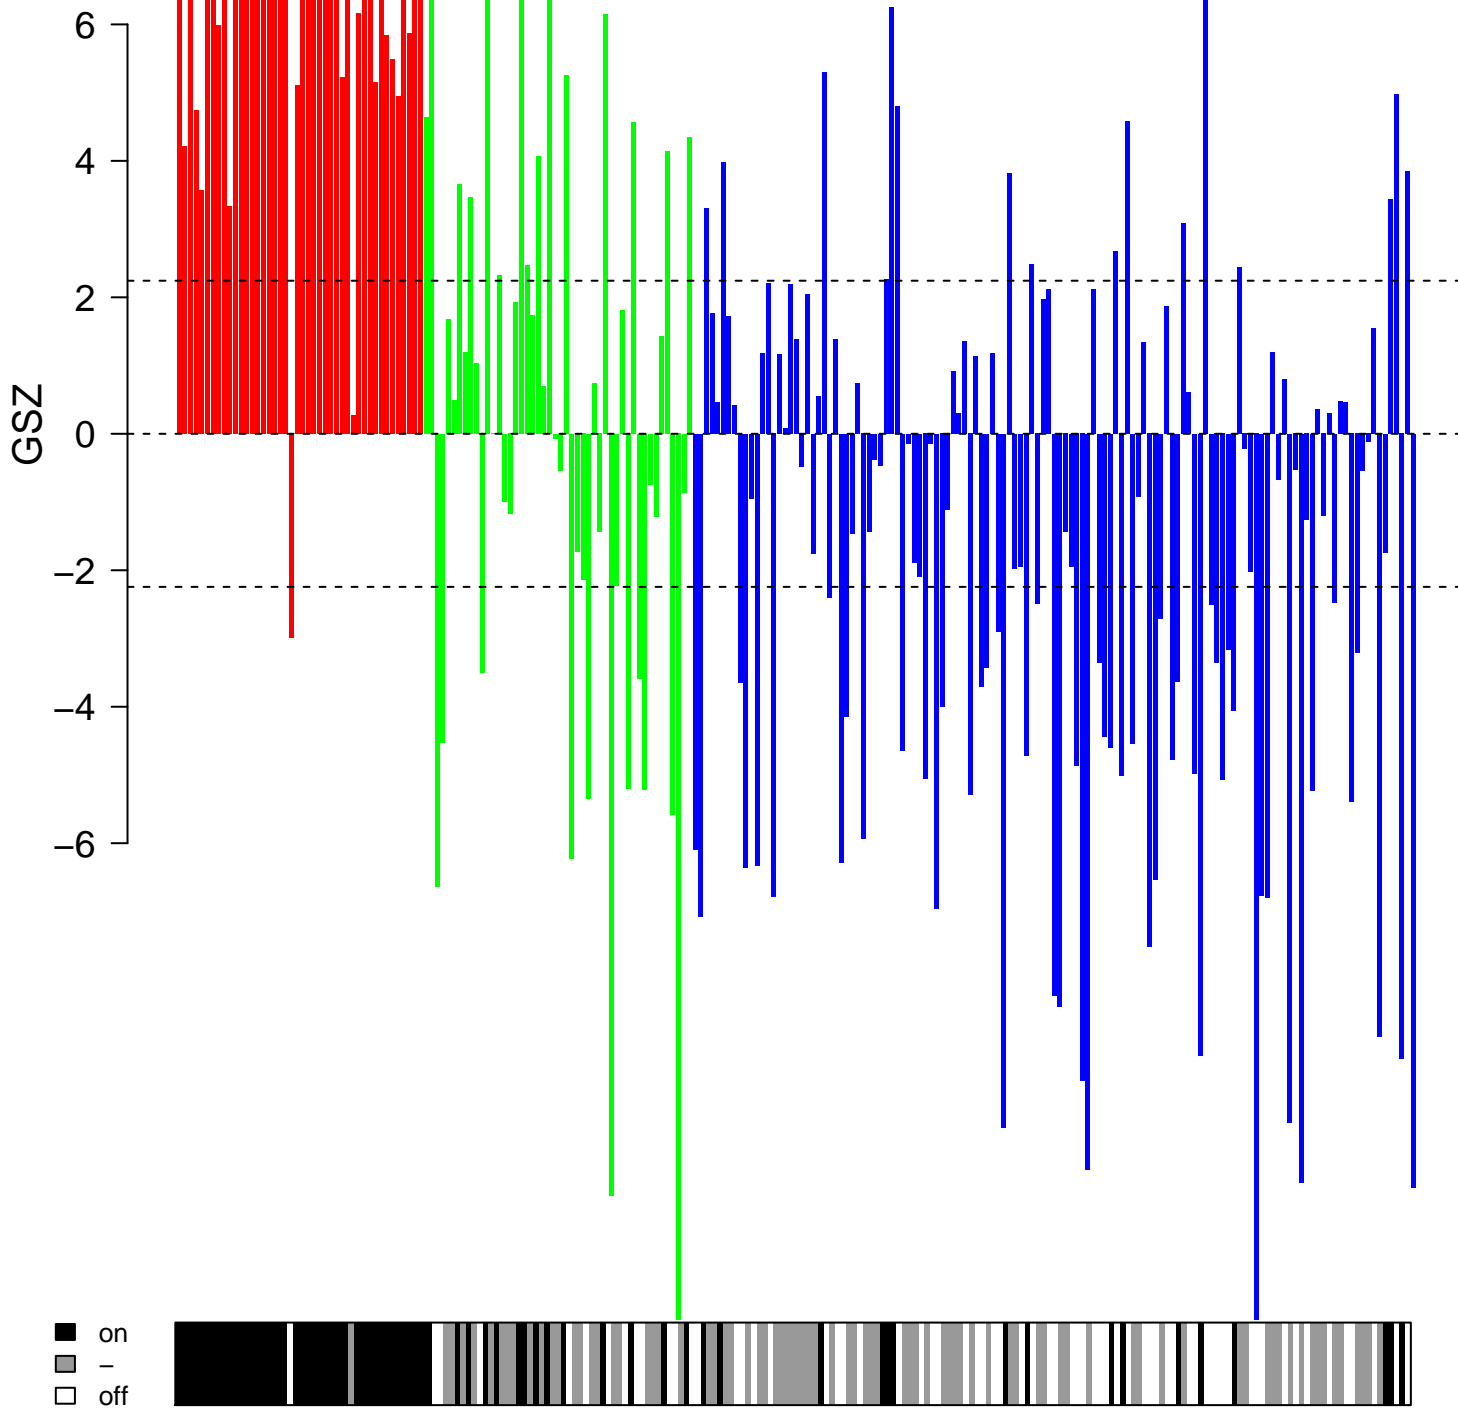

MORI_IMMATURE_B_LYMPHOCYTE_DN

■ on
■ -
□ off

MORI_IMMATURE_B_LYMPHOCYTE_DN