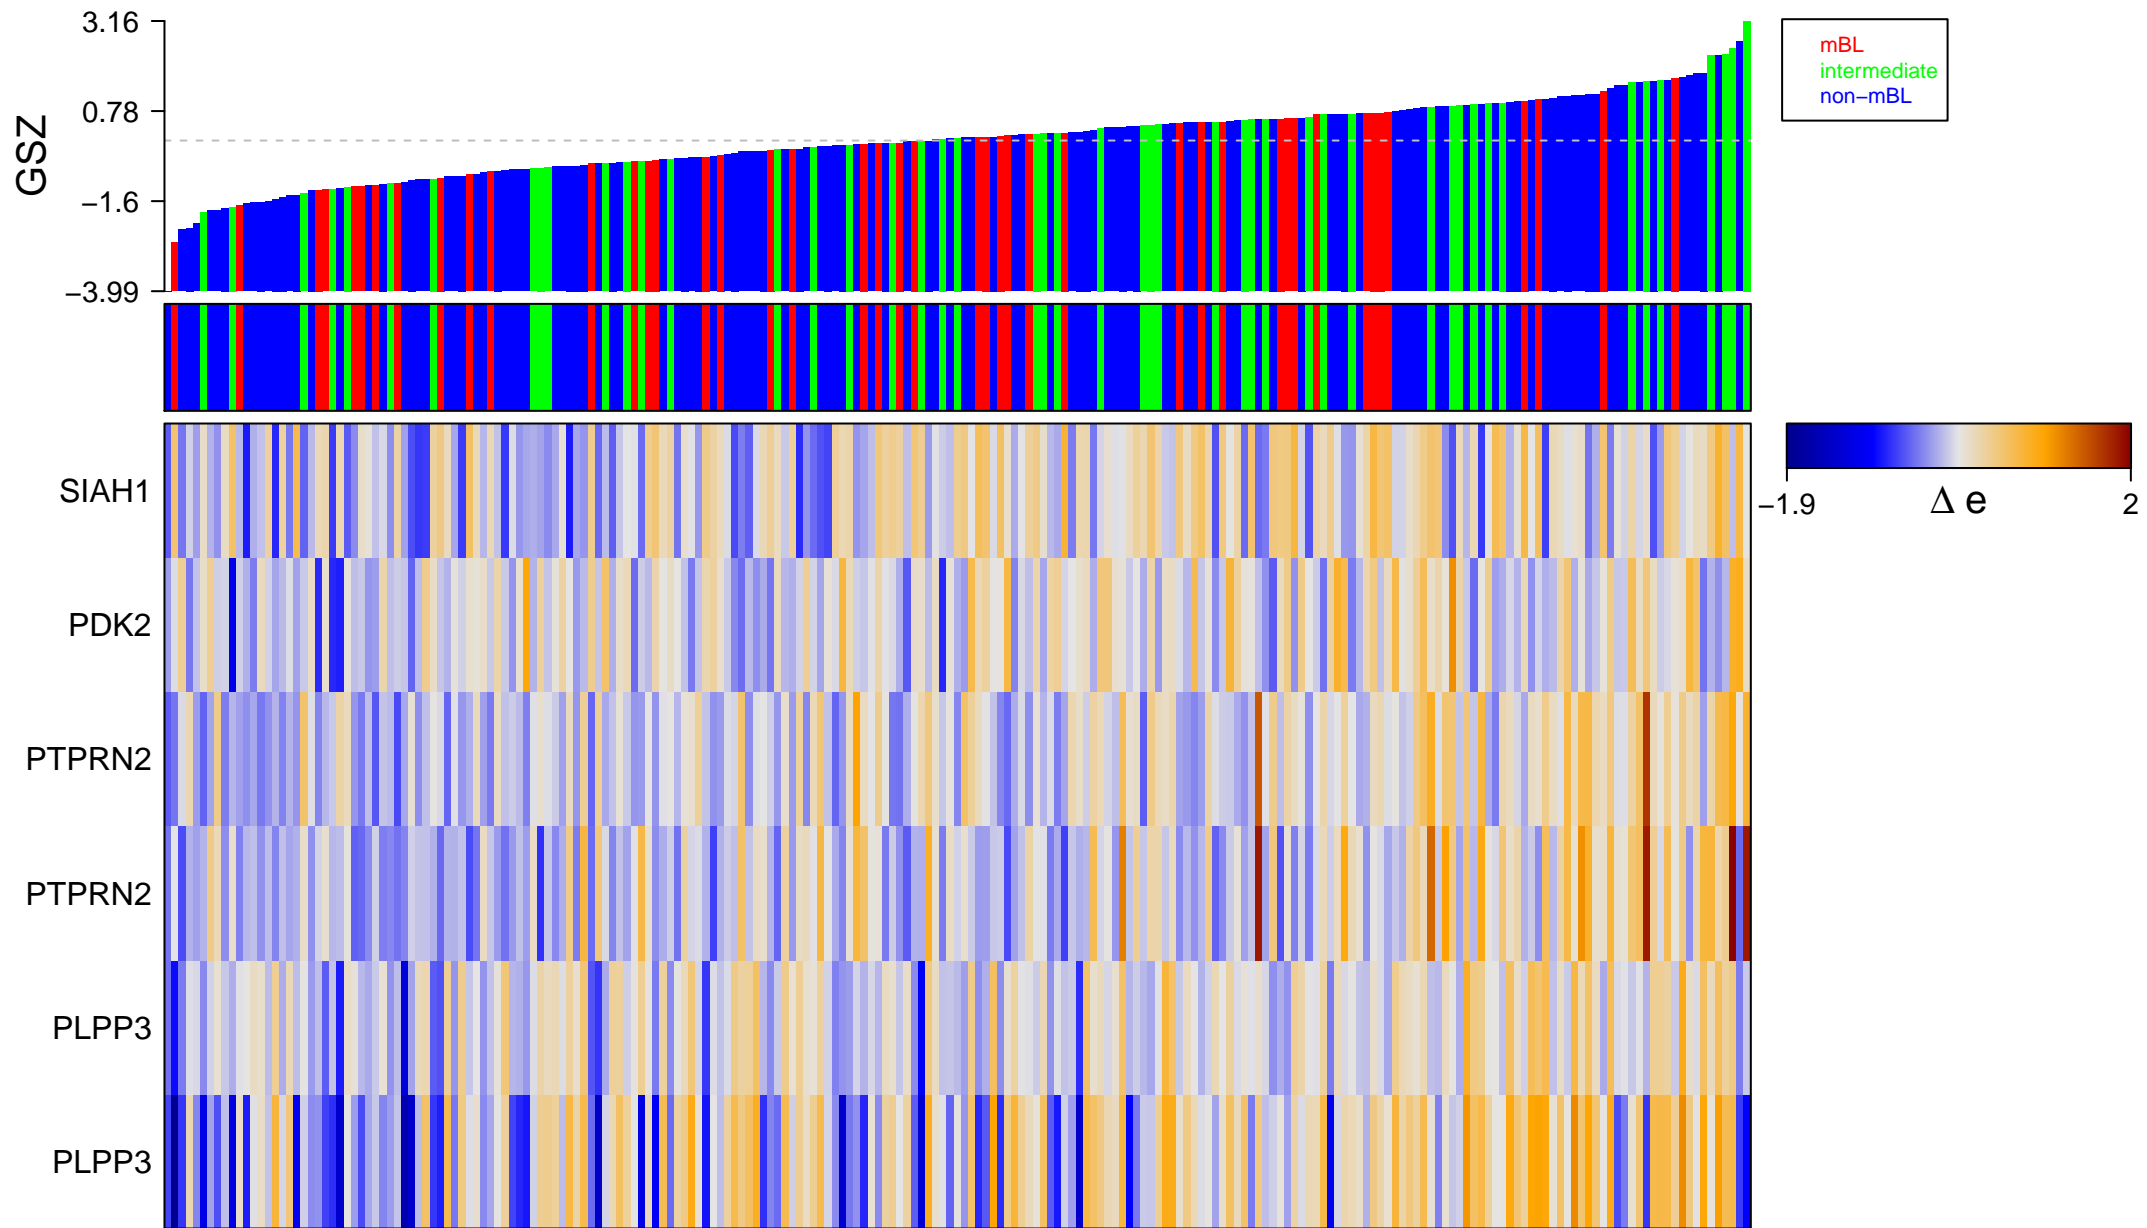

MONTERO_THYROID_CANCER_POOR_SURVIVAL_DN

MONTERO_THYROID_CANCER_POOR_SURVIVAL_DN

■ on
■ -
□ off

MONTERO_THYROID_CANCER_POOR_SURVIVAL_DN