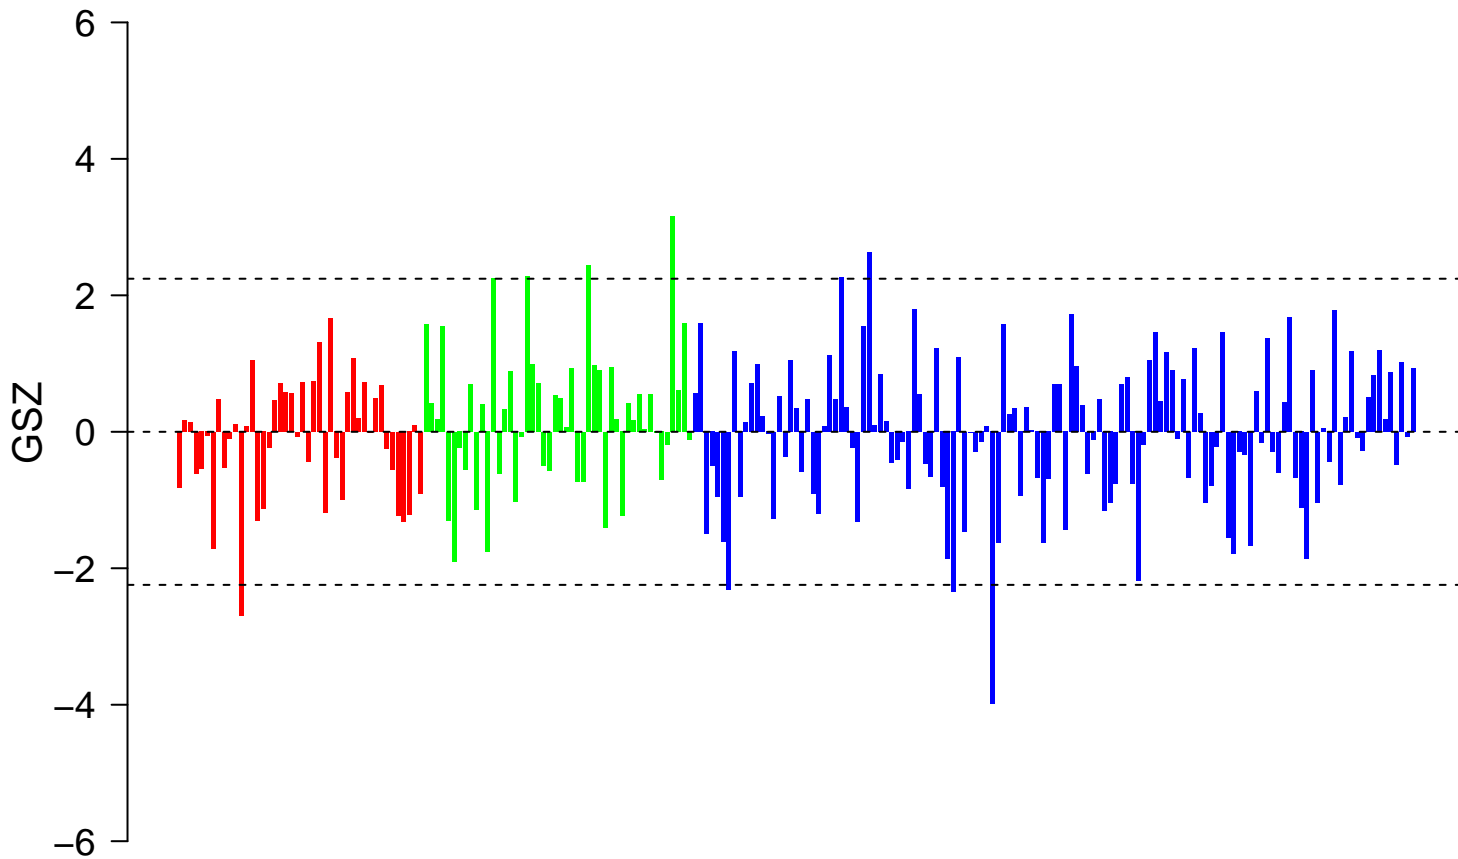

MONTERO_THYROID_CANCER_POOR_SURVIVAL_DN

MONTERO_THYROID_CANCER_POOR_SURVIVAL_DN

■ on
■ -
□ off

MONTERO_THYROID_CANCER_POOR_SURVIVAL_DN