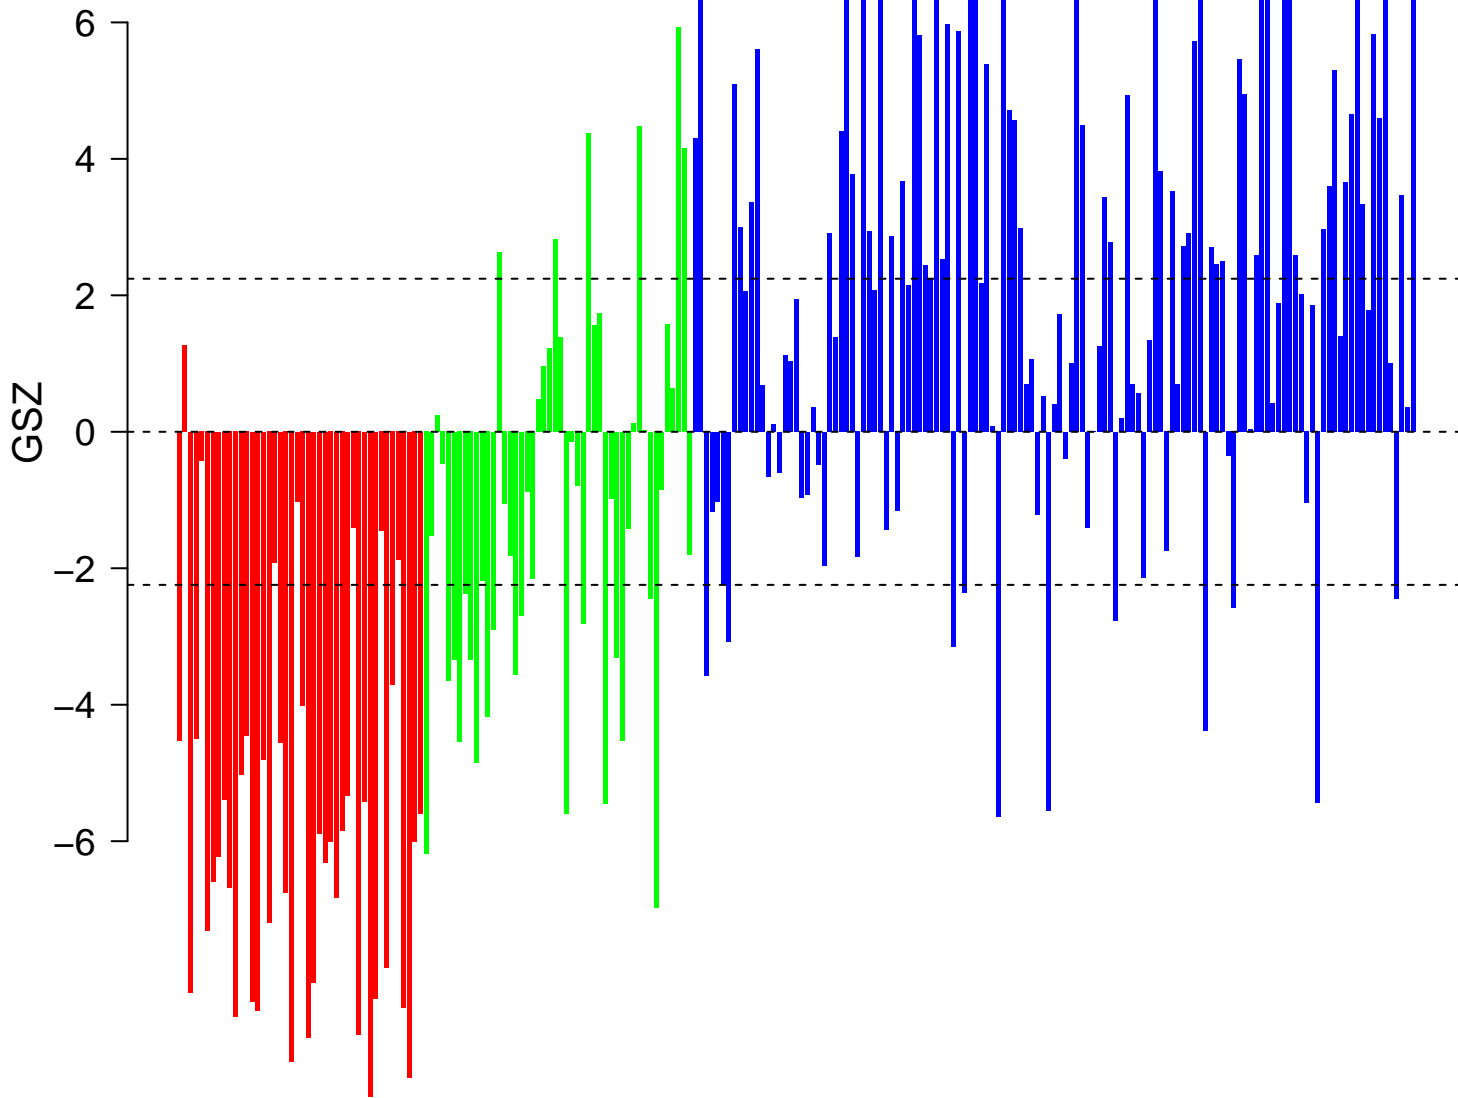

MISSIAGLIA_REGULATED_BY_METHYLATION_UP

■ on
■ -
□ off

MISSIAGLIA_REGULATED_BY_METHYLATION_UP