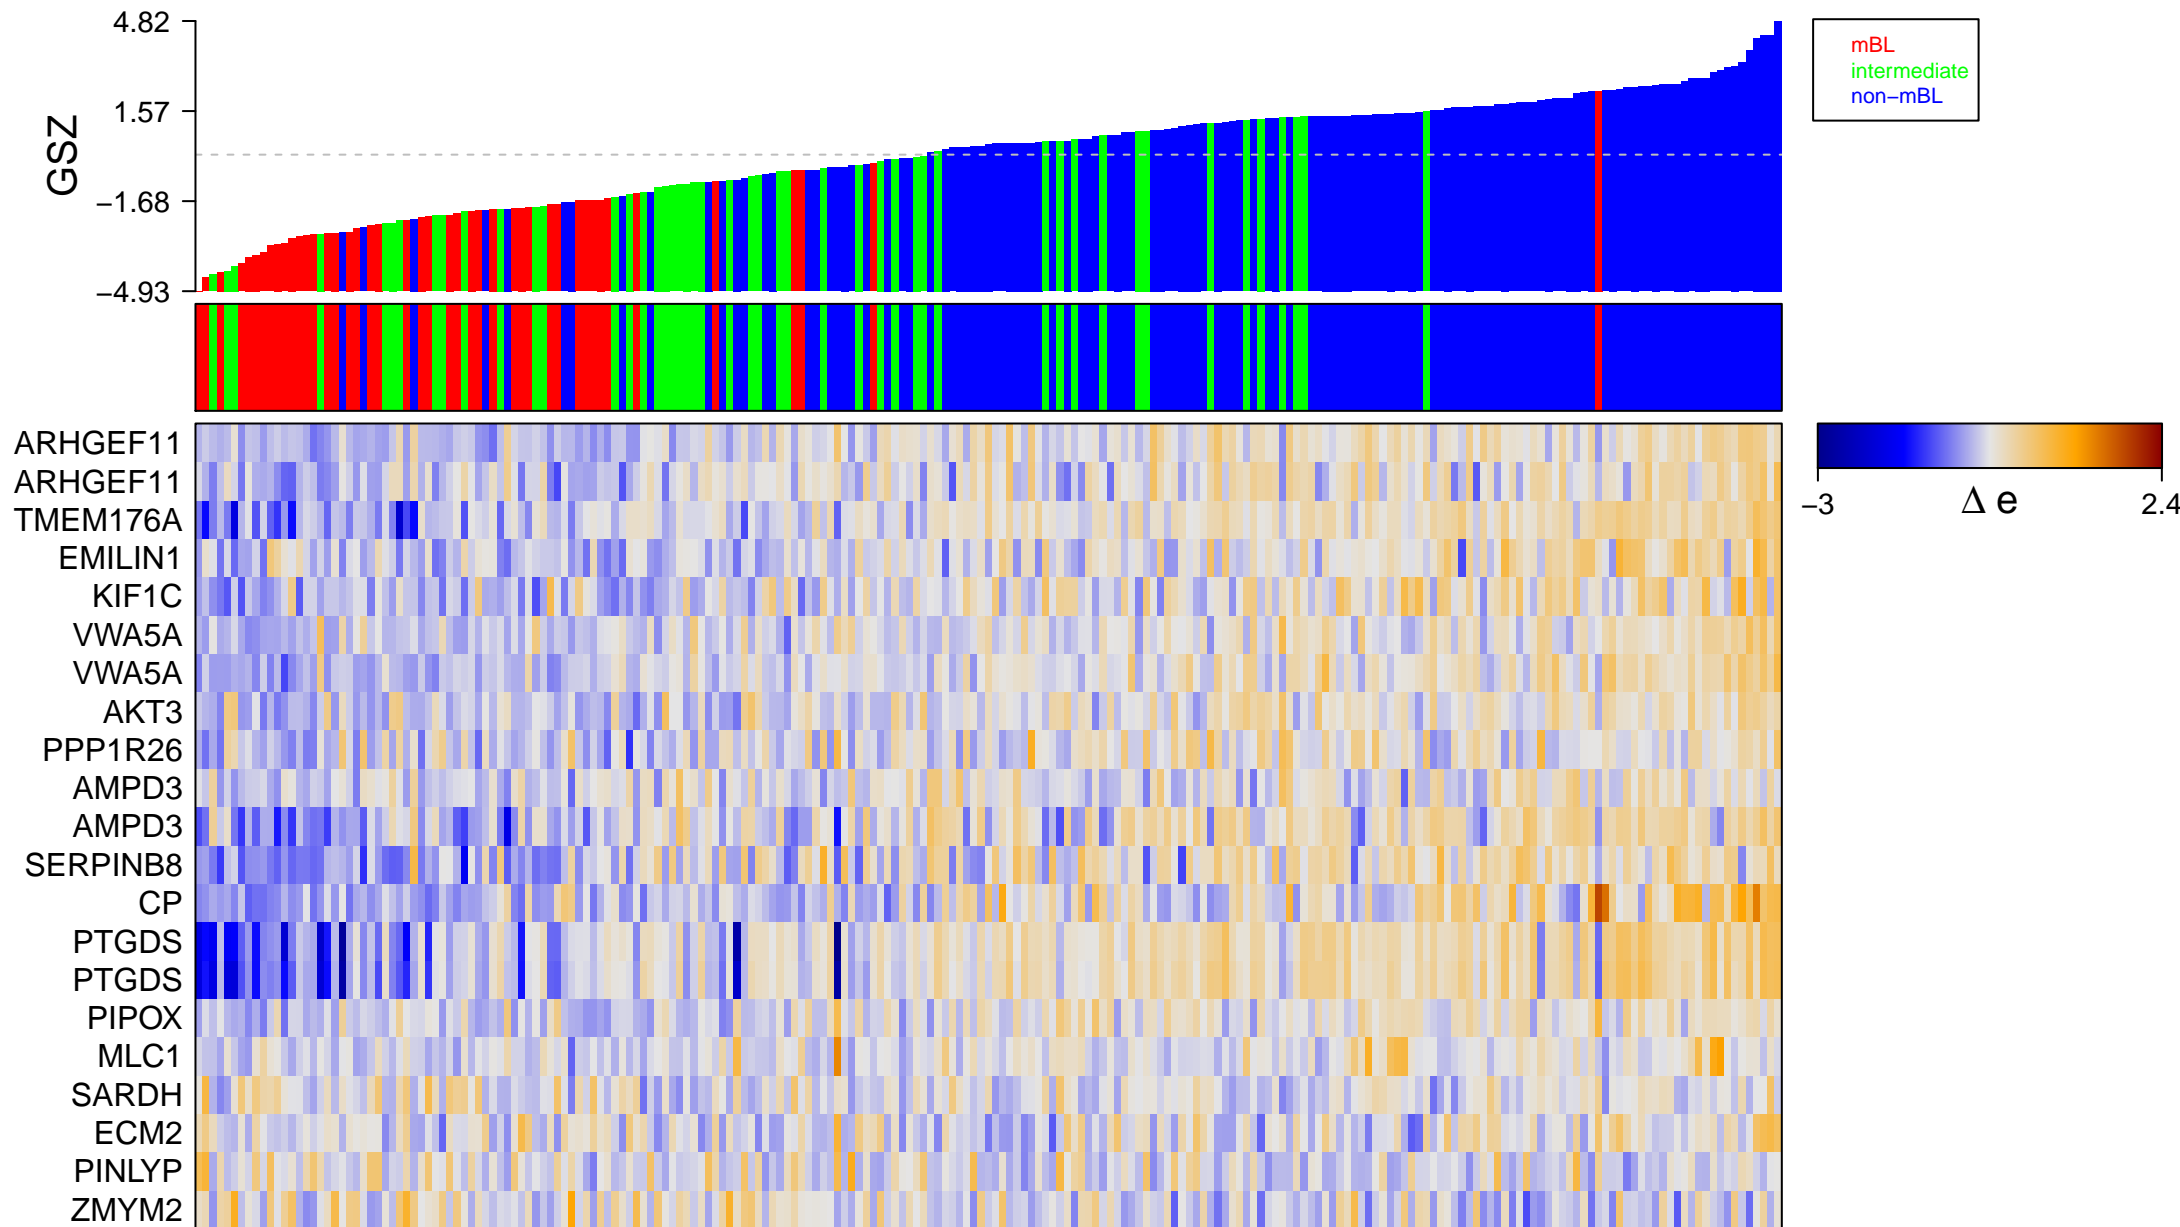

MIKKELSEN_NPC_LCP_WITH_H3K4ME3

MIKKELSEN_NPC_LCP_WITH_H3K4ME3

■ on
■ -
□ off

MIKKELSEN_NPC_LCP_WITH_H3K4ME3