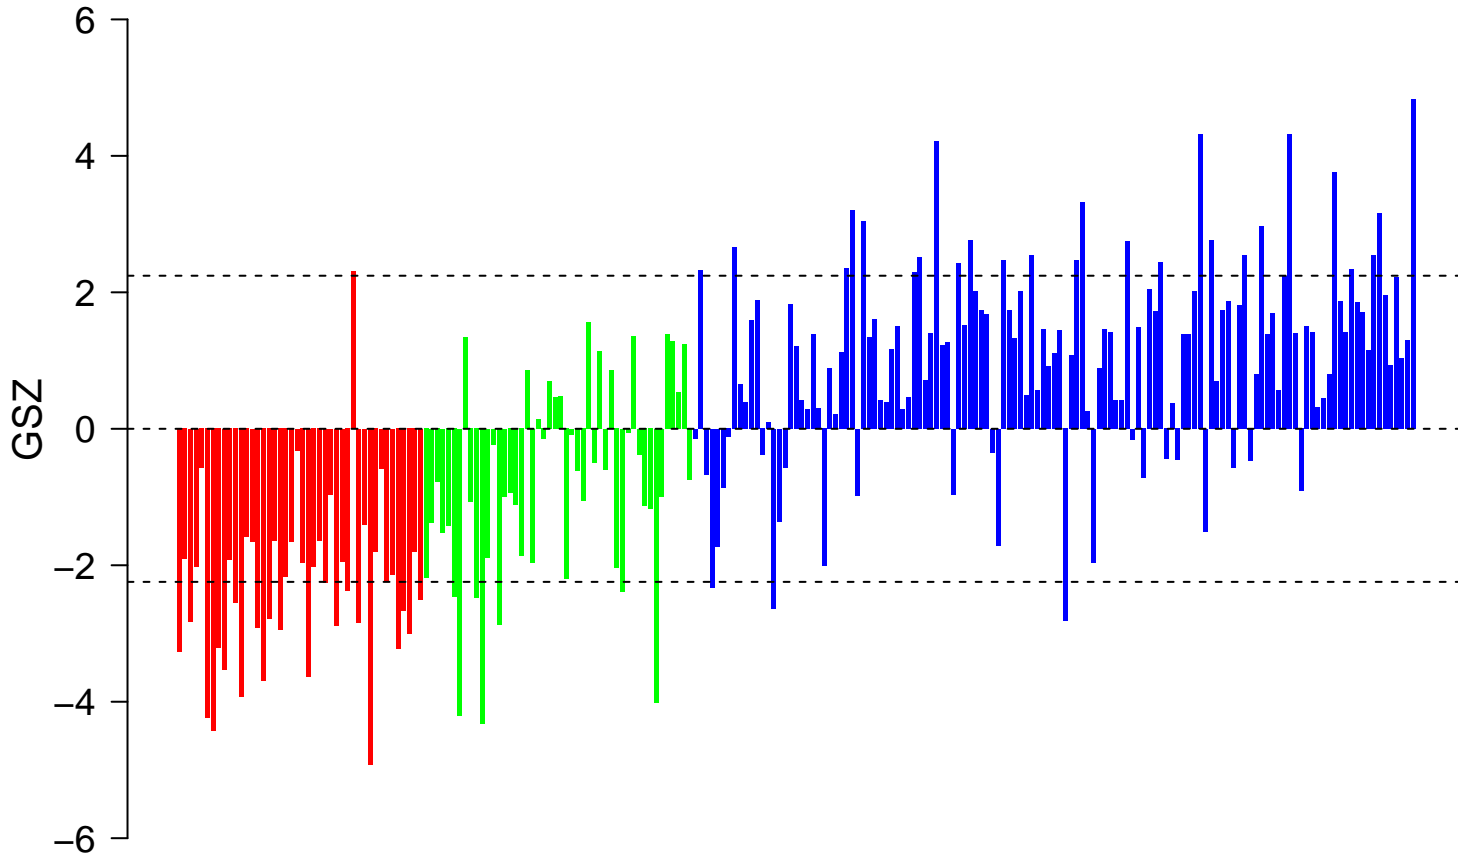

MIKKELSEN_NPC_LCP_WITH_H3K4ME3

MIKKELSEN_NPC_LCP_WITH_H3K4ME3

■ on
■ -
□ off

MIKKELSEN_NPC_LCP_WITH_H3K4ME3