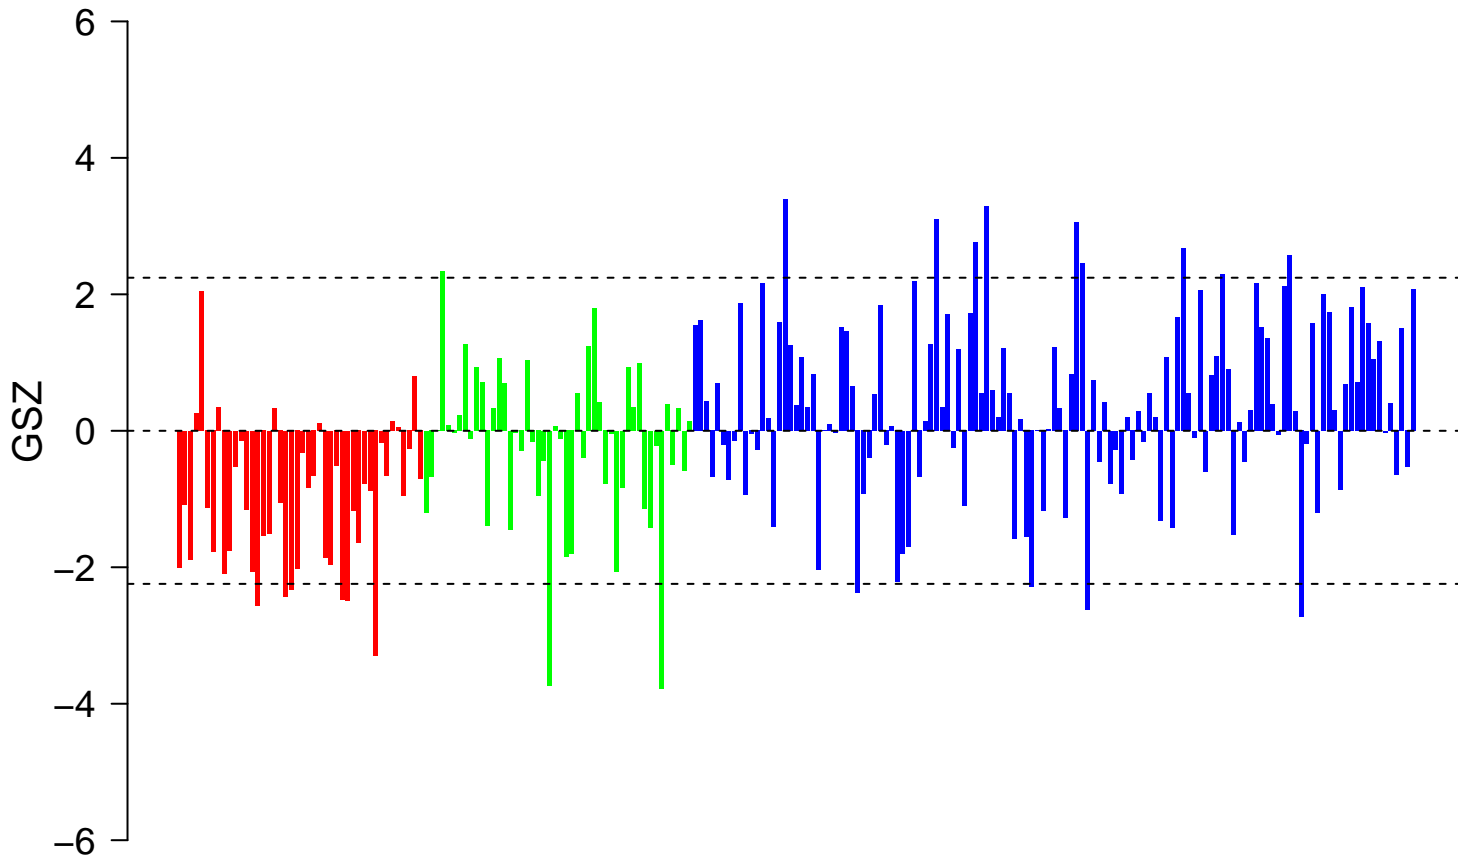

MIKKELSEN_NPC_ICP_WITH_H3K4ME3

■ on
■ -
□ off

MIKKELSEN_NPC_ICP_WITH_H3K4ME3