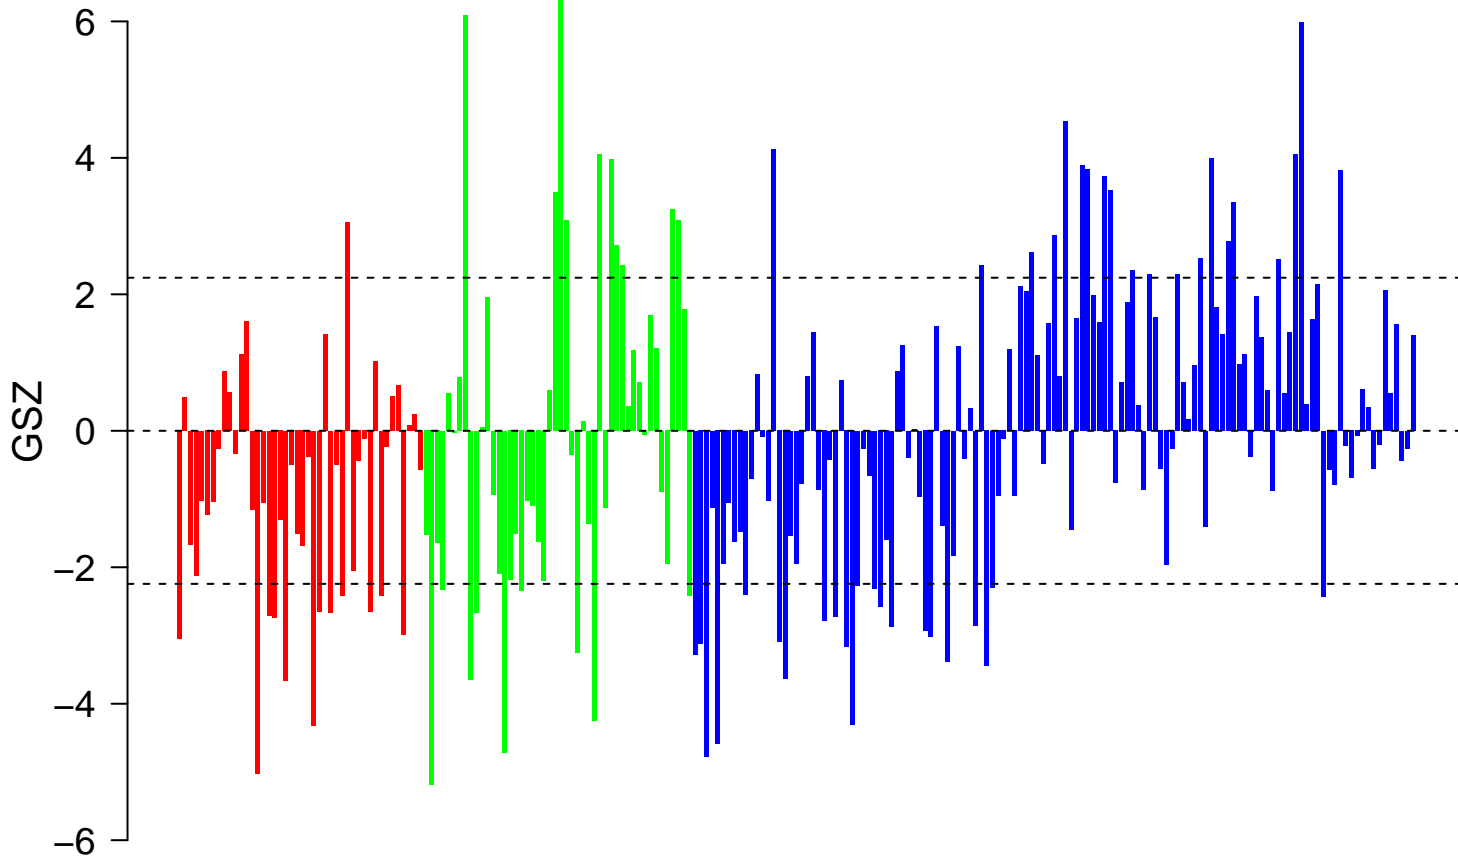

# MIKKELSEN\_MEF\_HCP\_WITH\_H3K27ME3

# MIKKELSEN\_MEF\_HCP\_WITH\_H3K27ME3

■ on  
■ -  
□ off