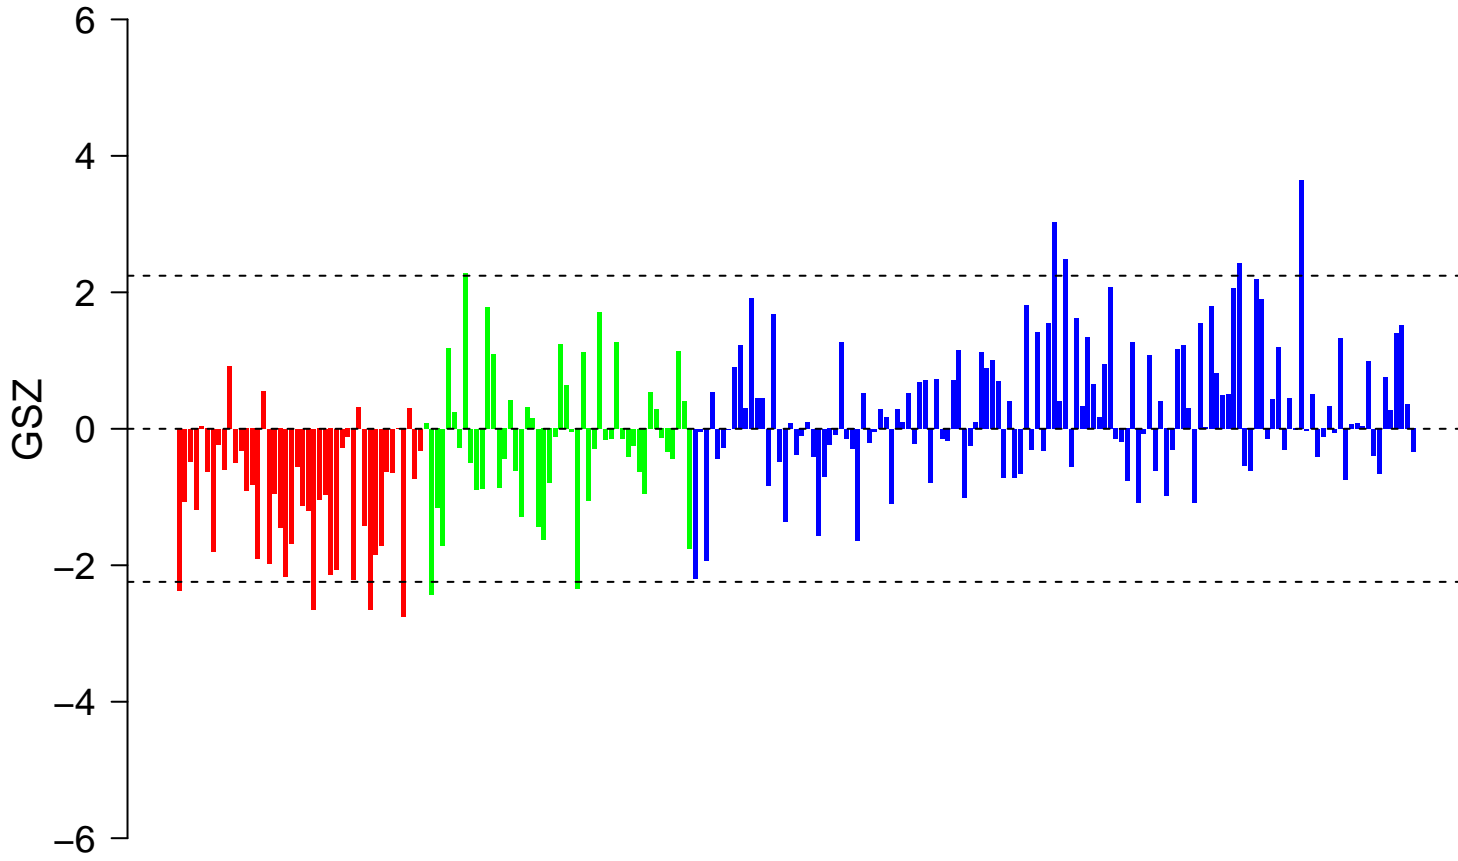

# MIKKELSEN\_IPS\_WITH\_HCP\_H3K27ME3

# MIKKELSEN\_IPS\_WITH\_HCP\_H3K27ME3

■ on  
■ -  
□ off