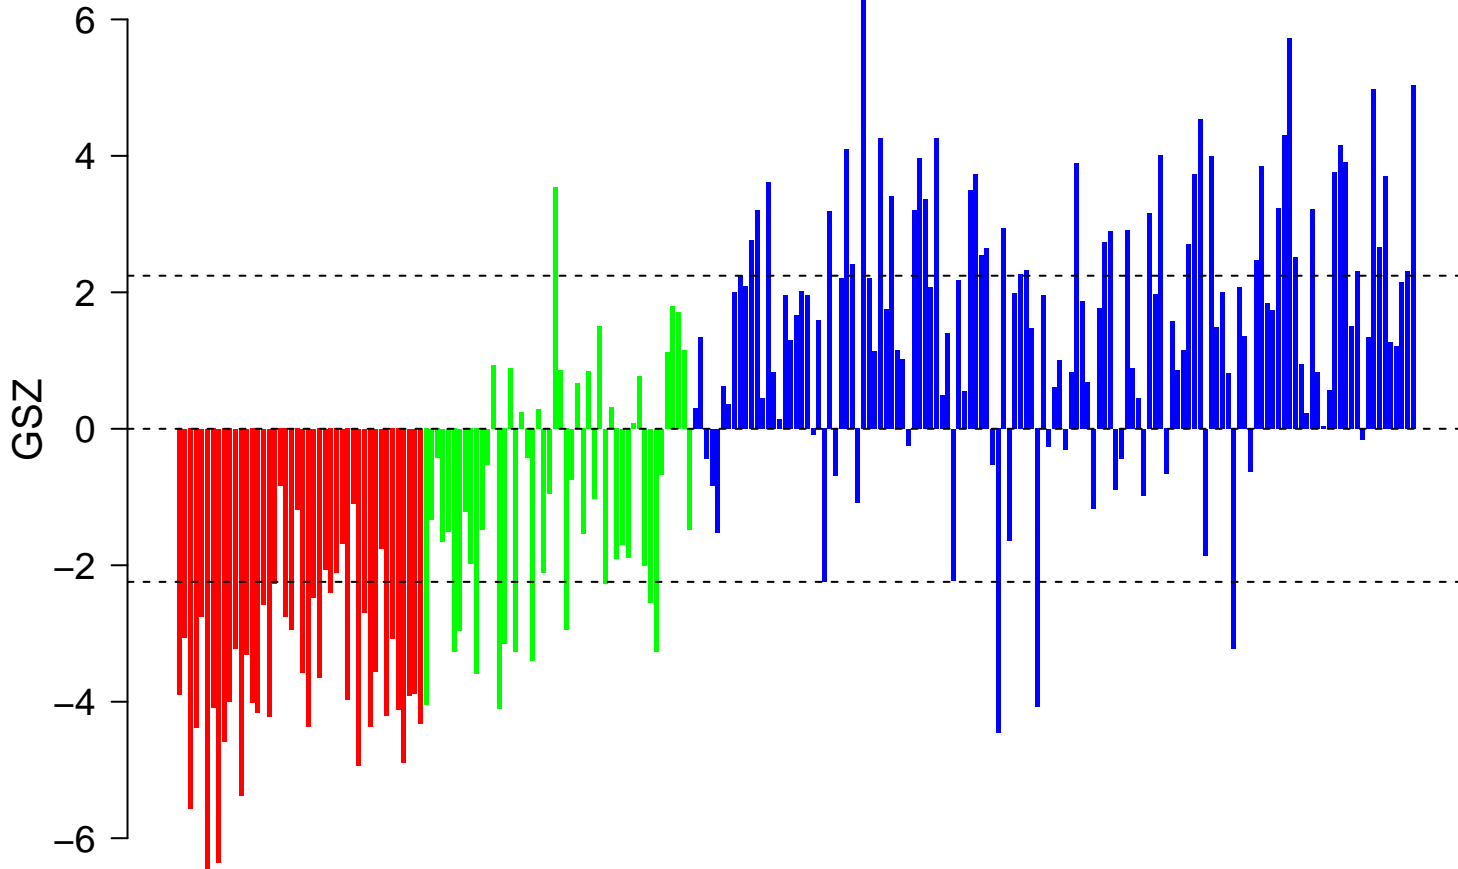

MIKKELSEN_IPS_LCP_WITH_H3K4ME3

MIKKELSEN_IPS_LCP_WITH_H3K4ME3