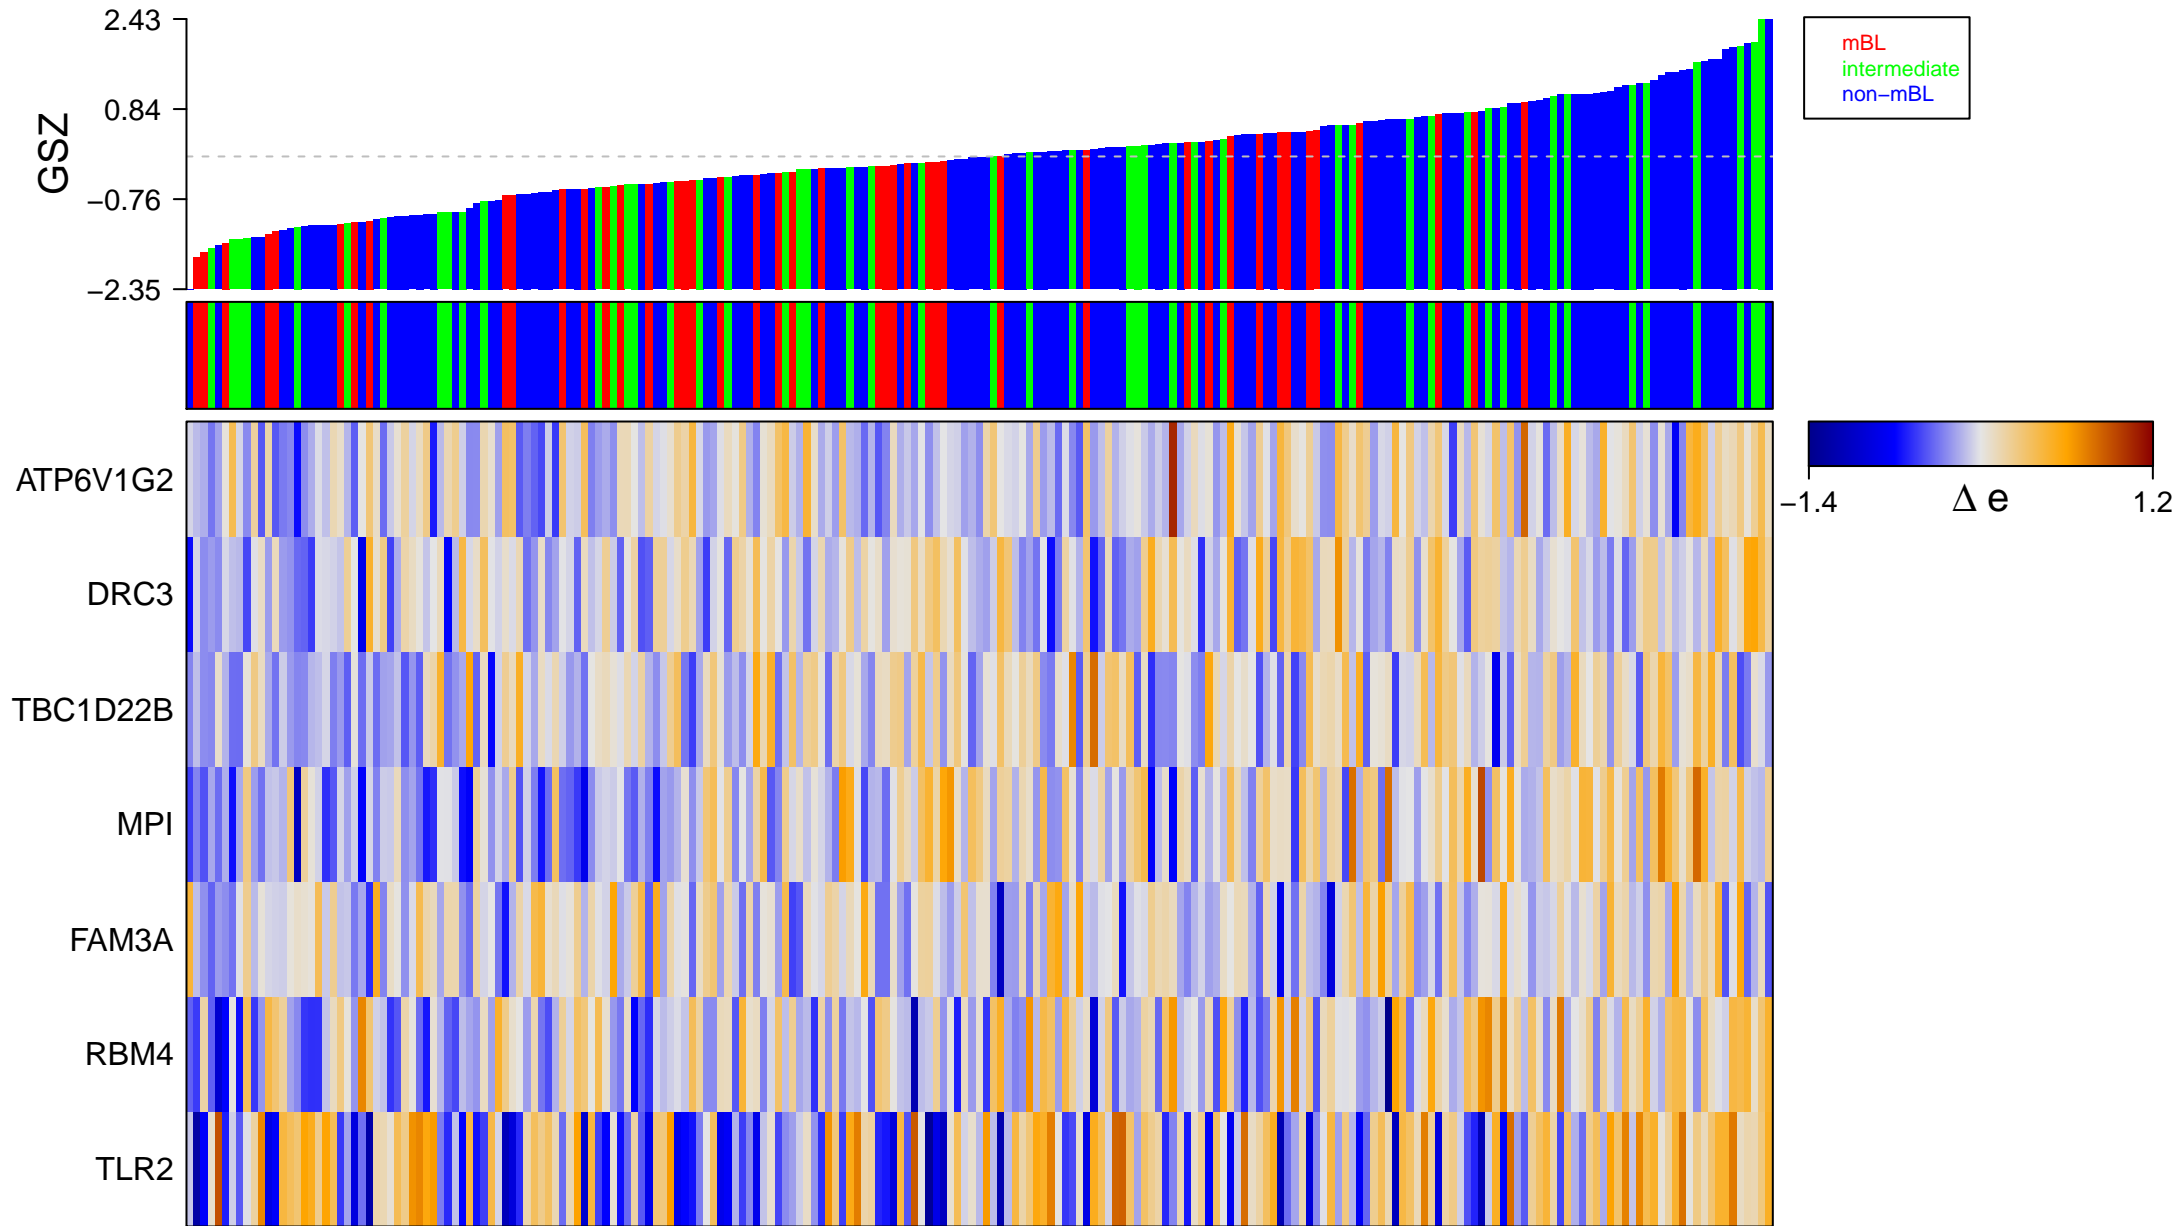

MEISSNER_NPC_ICP_WITH_H3K4ME3

MEISSNER_NPC_ICP_WITH_H3K4ME3

■ on
■ -
□ off

MEISSNER_NPC_ICP_WITH_H3K4ME3