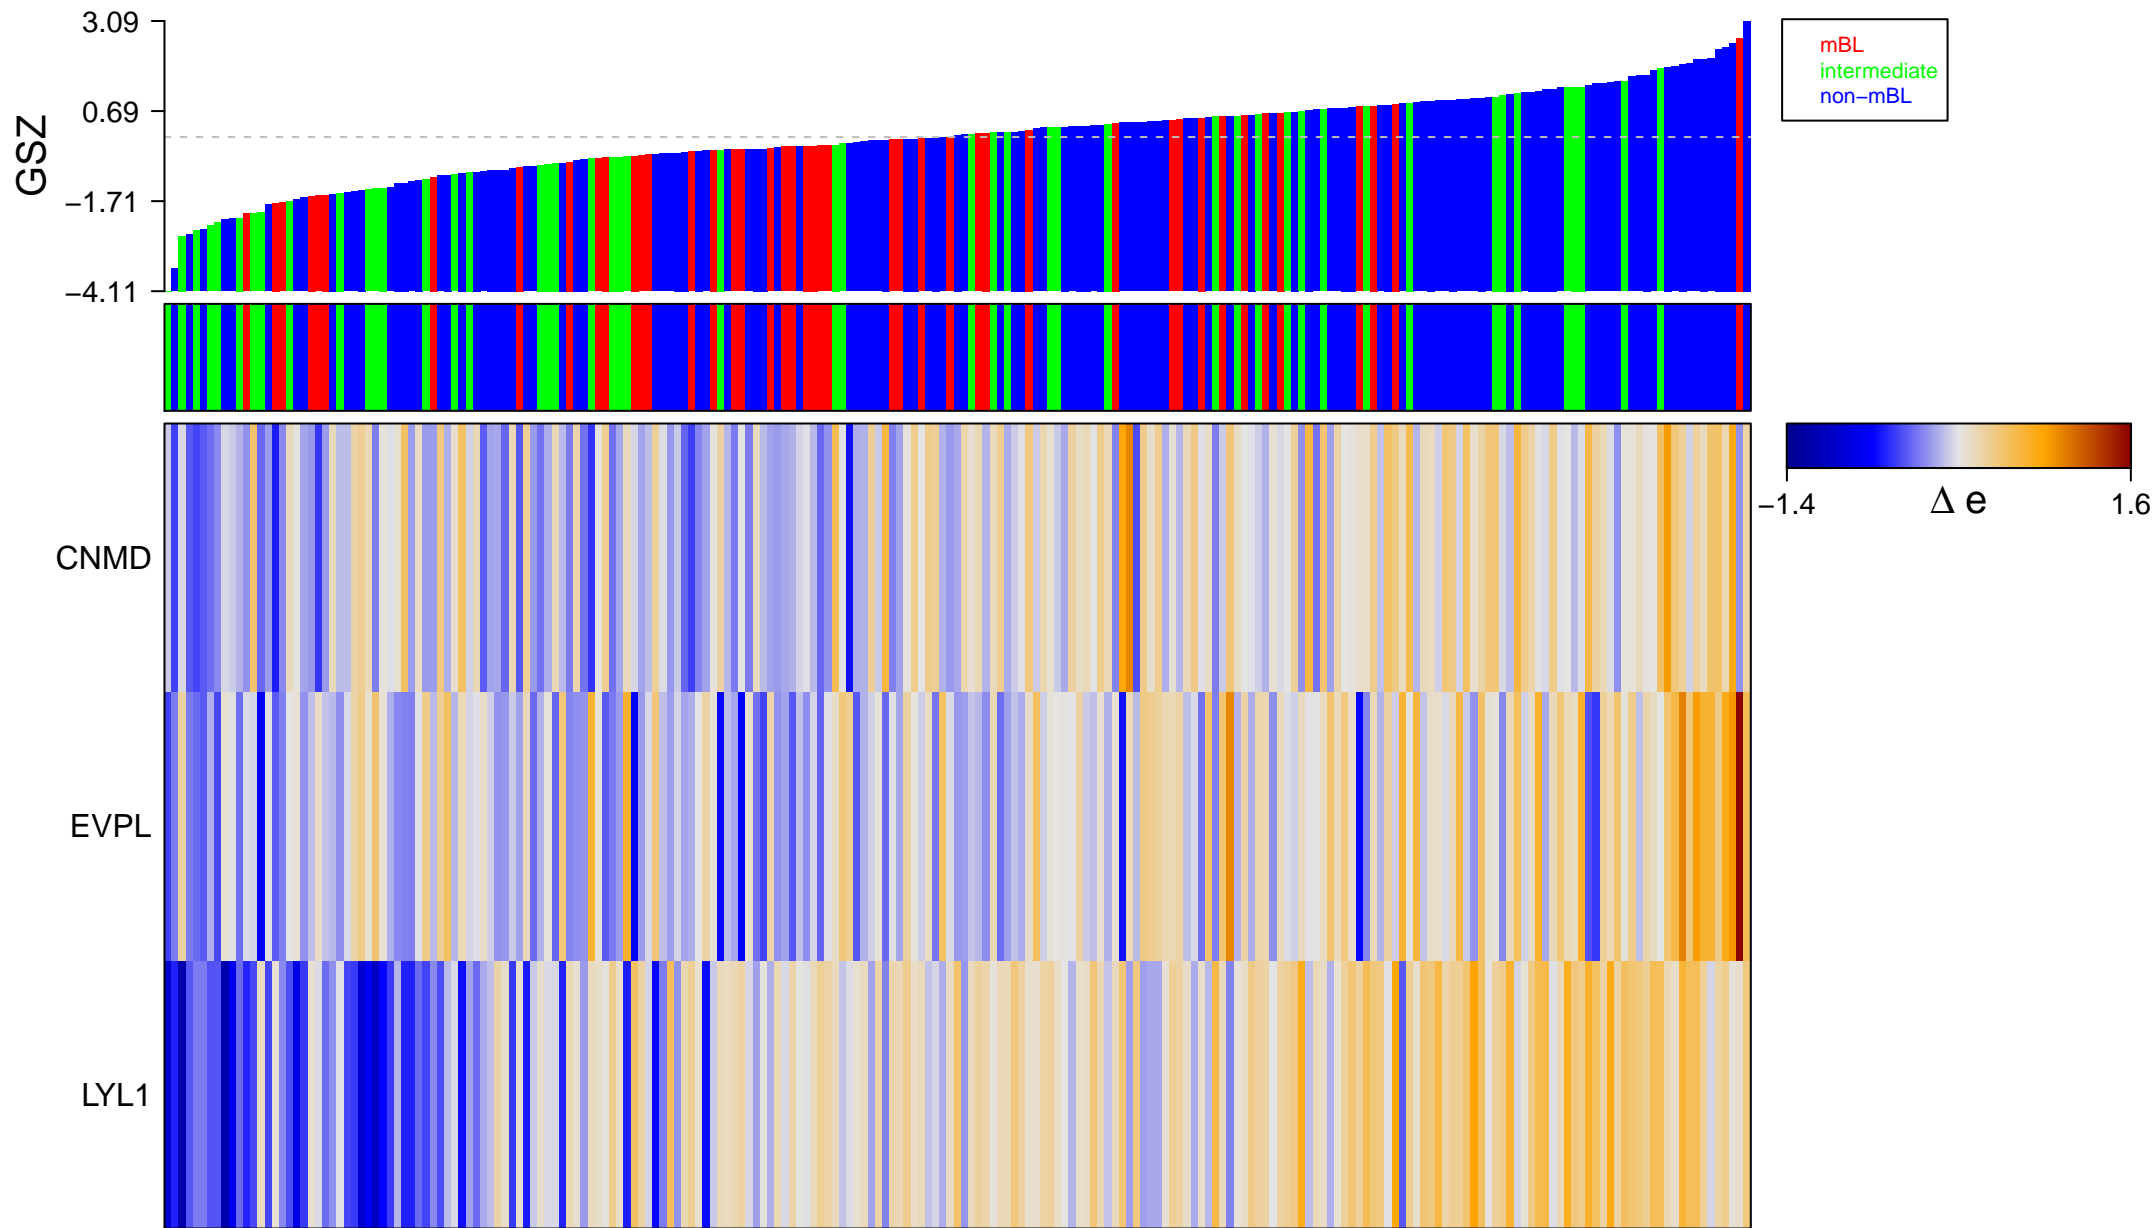

MEISSNER_ES_ICP_WITH_H3K4ME3_AND_H3K27ME3

MEISSNER_ES_ICP_WITH_H3K4ME3_AND_H3K27ME3

■ on
■ -
□ off

MEISSNER_ES_ICP_WITH_H3K4ME3_AND_H3K27ME3