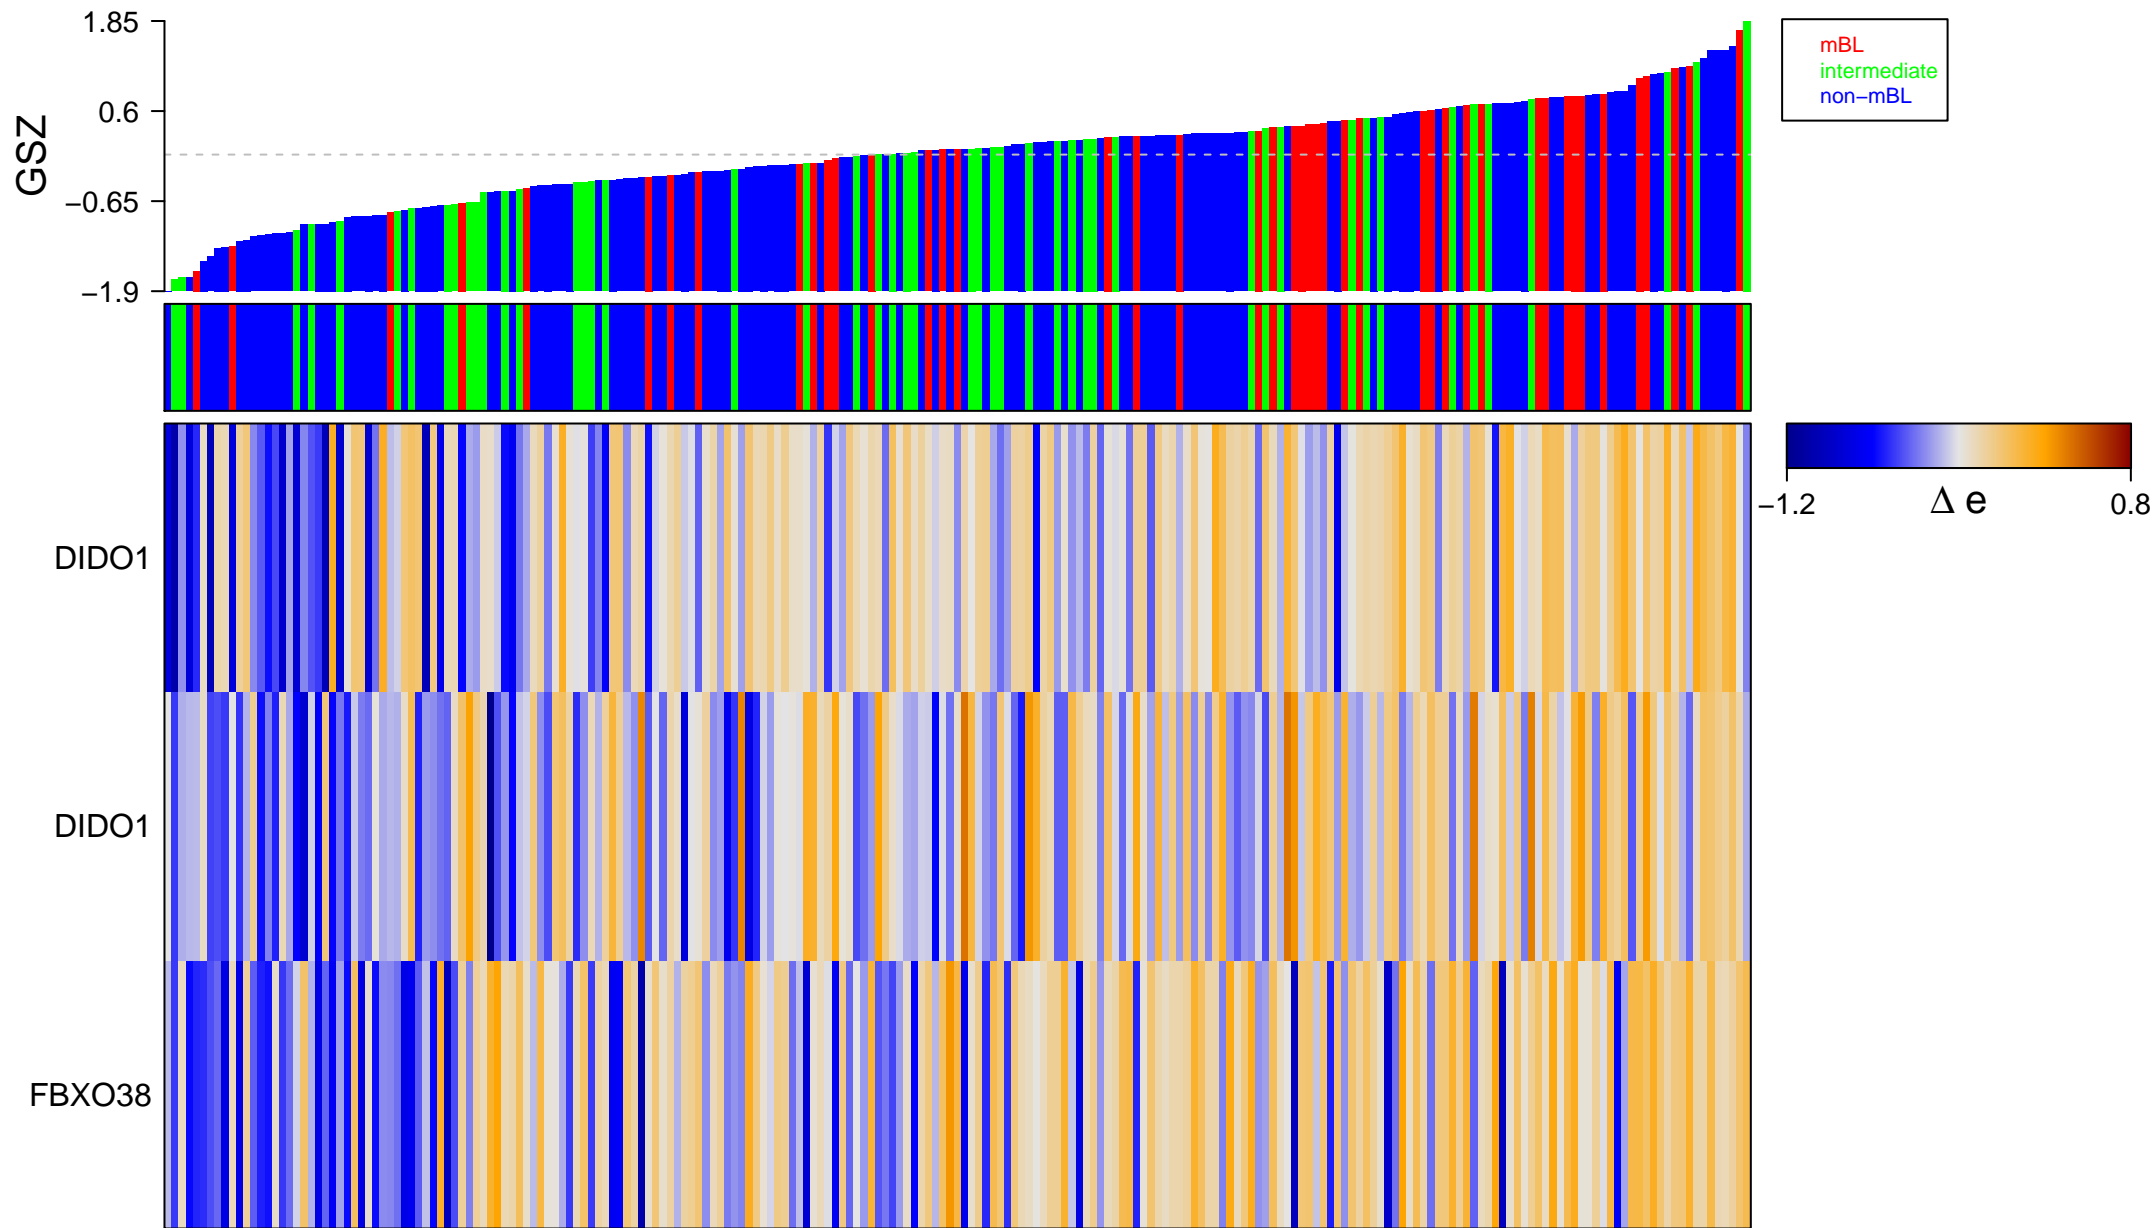

MCGOWAN_RSP6_TARGETS_DN

MCGOWAN_RSP6_TARGETS_DN

■ on
■ -
□ off

MCGOWAN_RSP6_TARGETS_DN