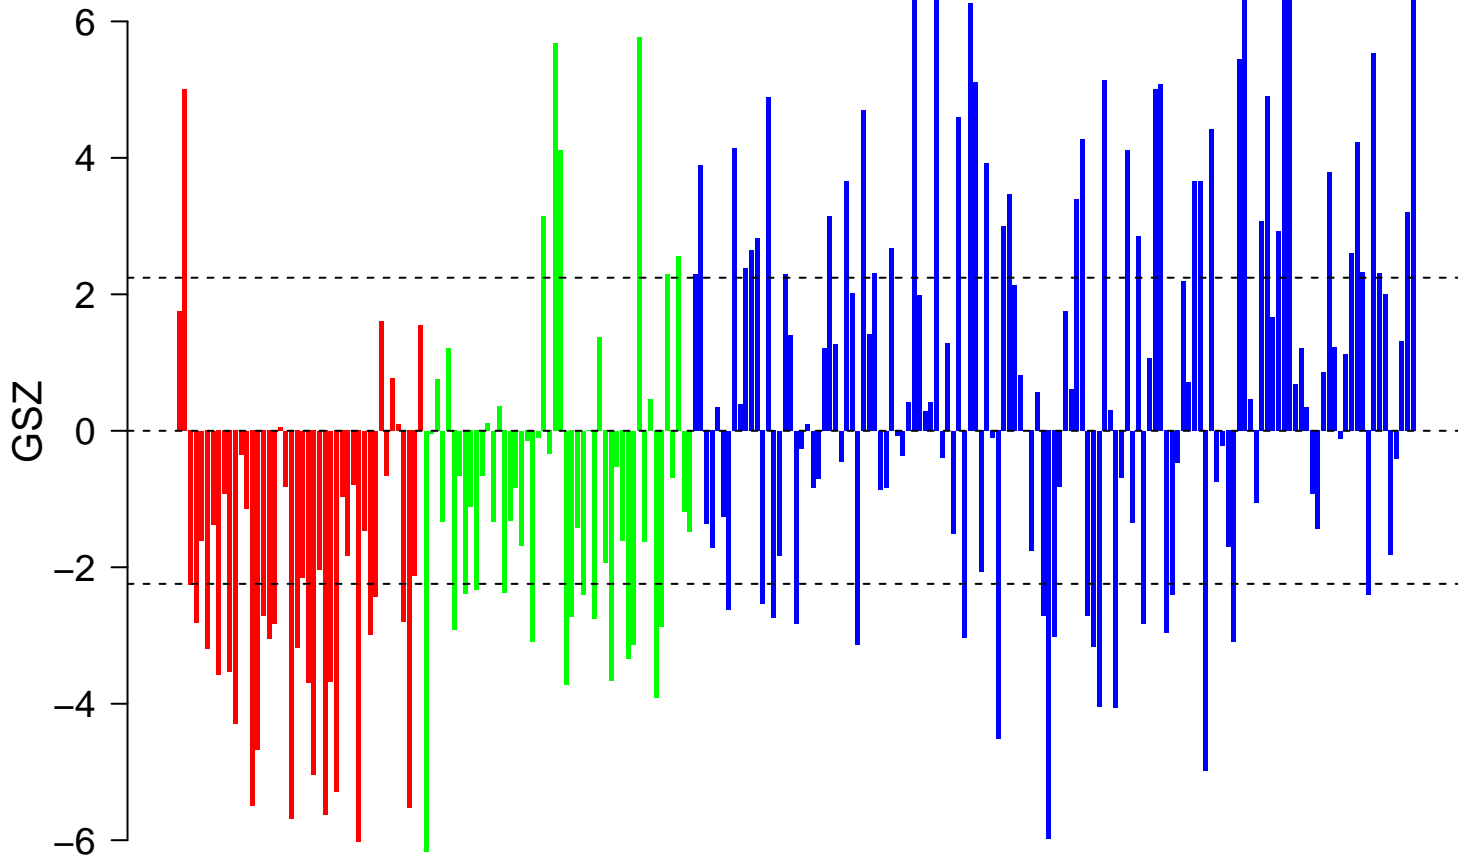

# MCDOWELL\_ACUTE\_LUNG\_INJURY\_UP

# MCDOWELL\_ACUTE\_LUNG\_INJURY\_UP

■ on  
■ -  
□ off