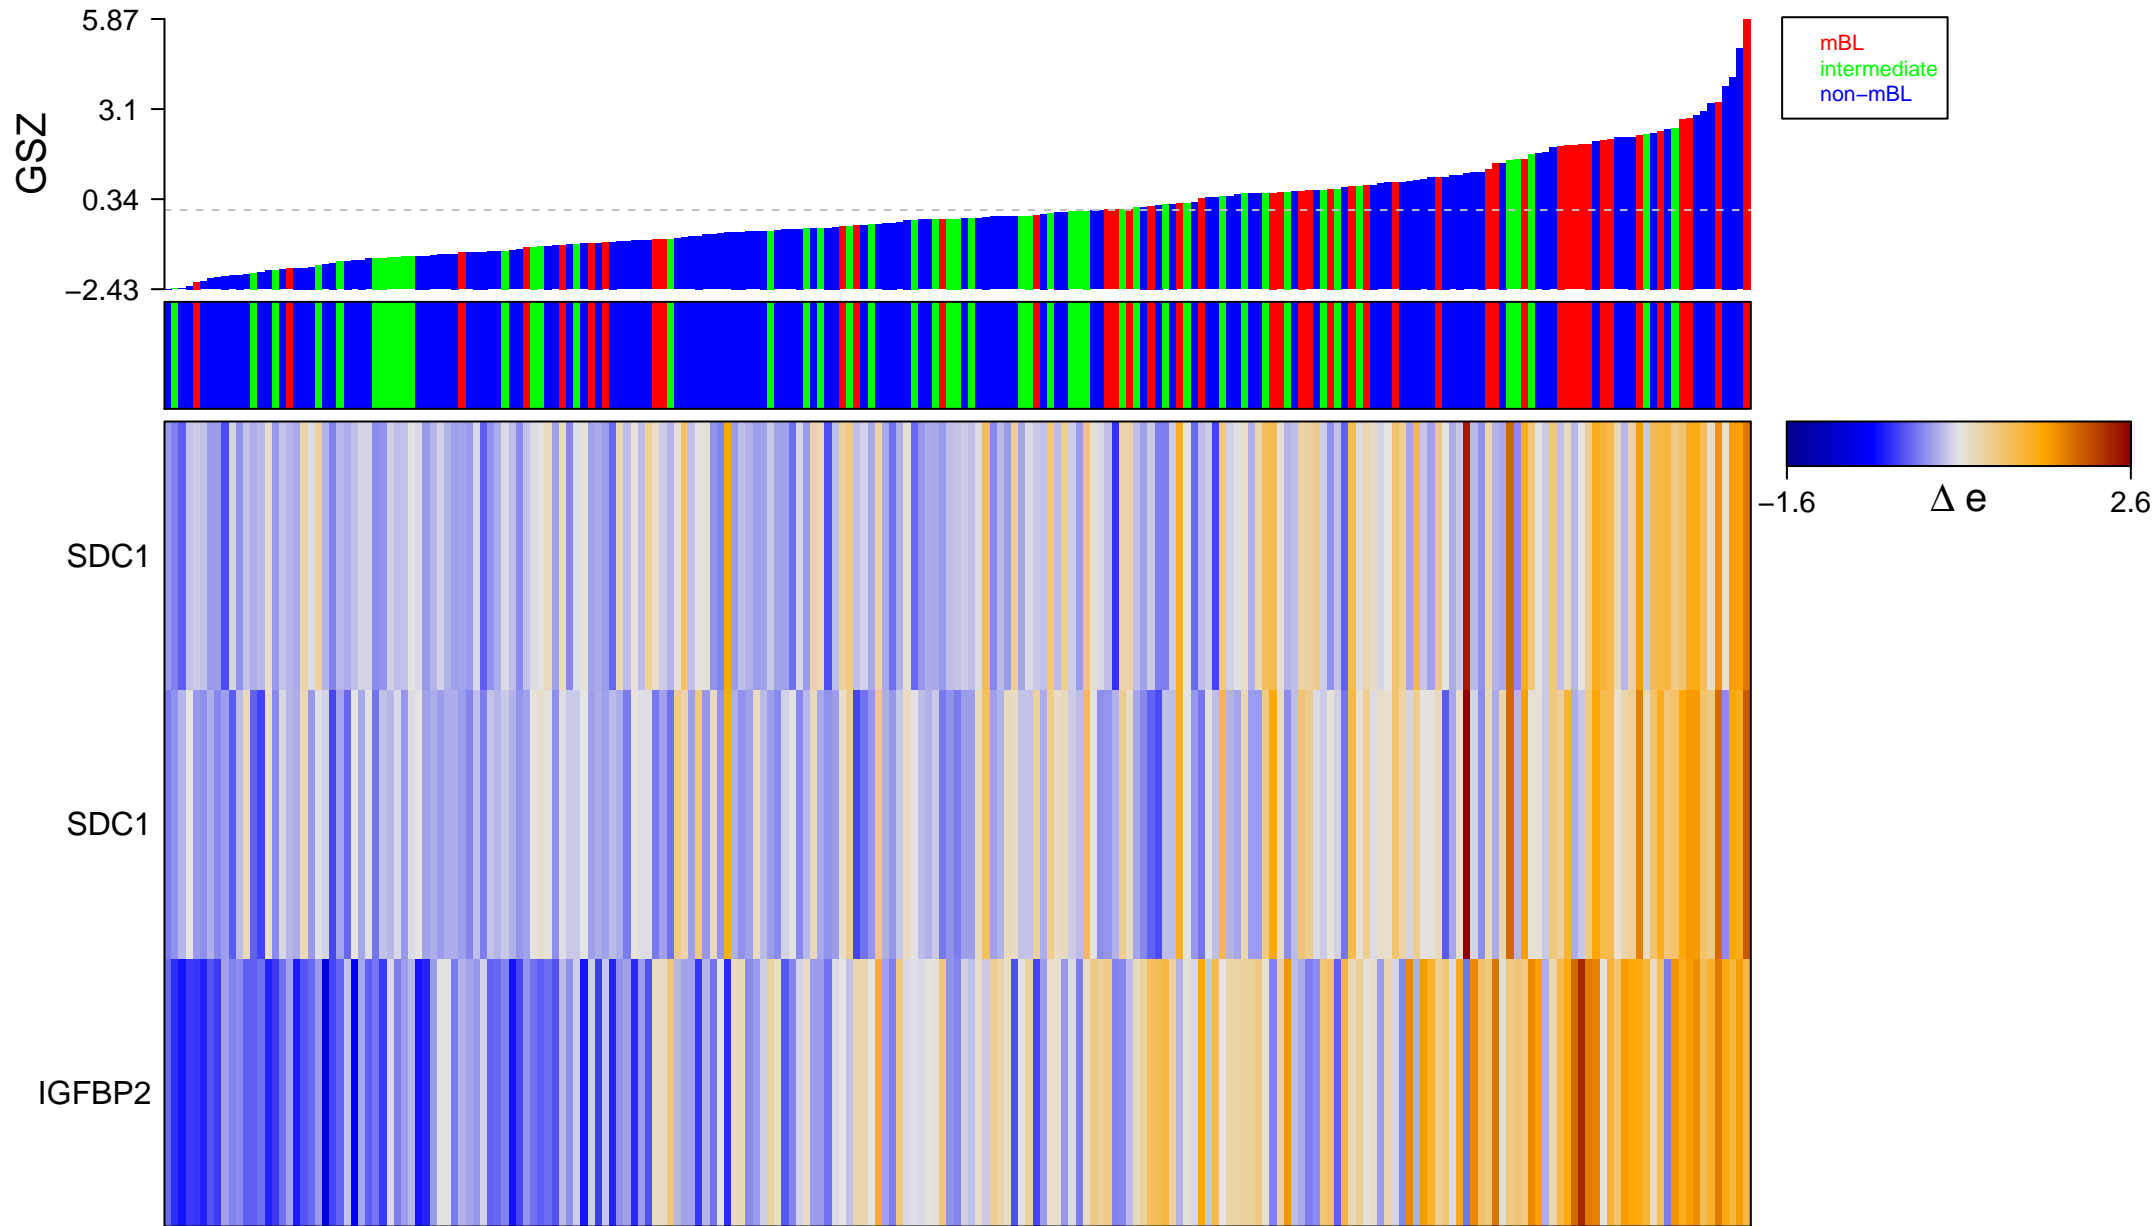

MCBRYAN_TERMINAL_END_BUD_UP

MCBRYAN_TERMINAL_END_BUD_UP

■ on
■ -
□ off

MCBRYAN_TERMINAL_END_BUD_UP