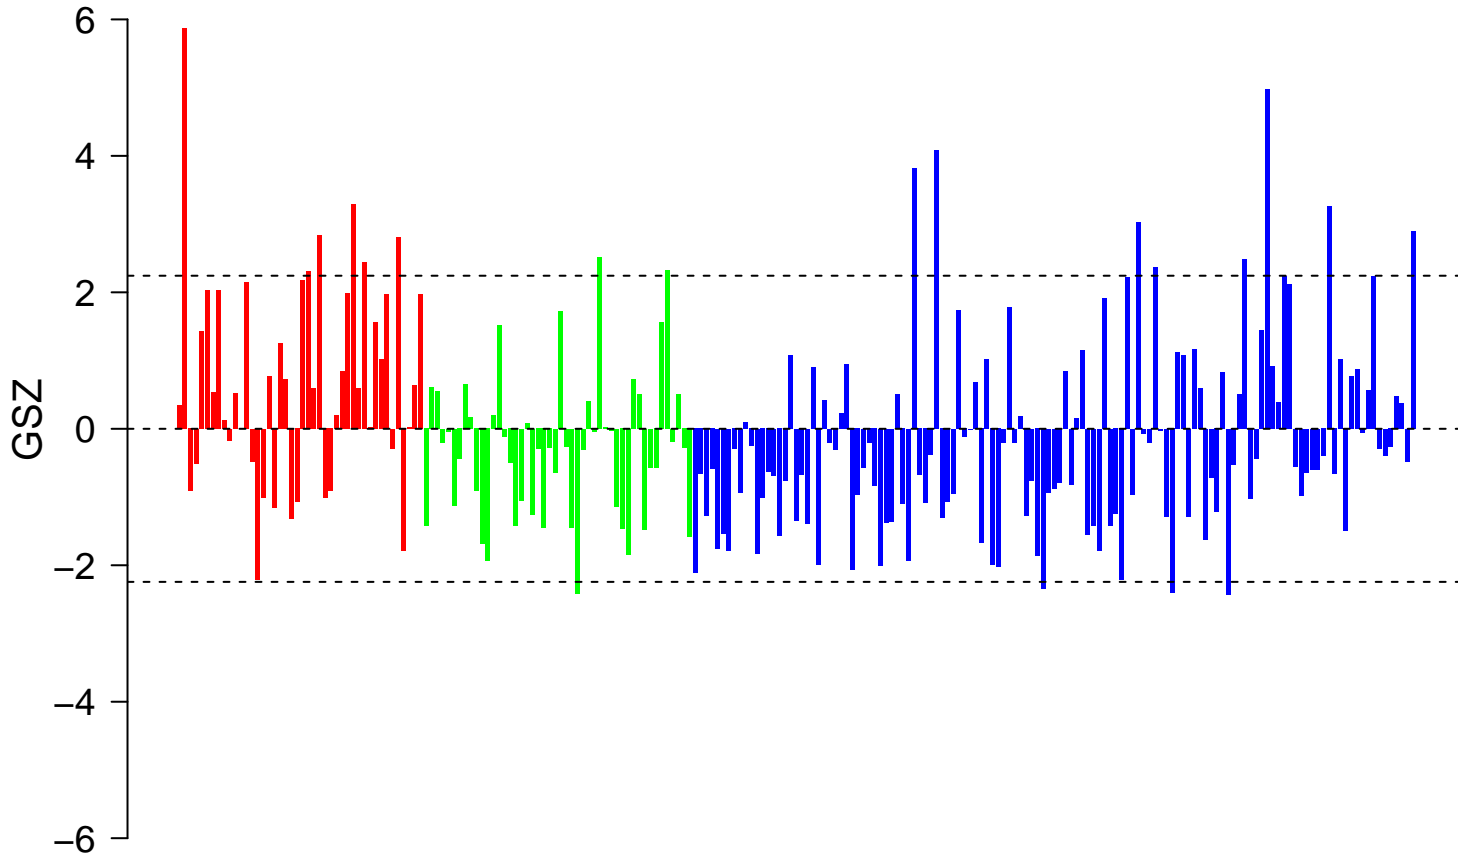

MCBRYAN_TERMINAL_END_BUD_UP

MCBRYAN_TERMINAL_END_BUD_UP

■ on
■ -
□ off

MCBRYAN_TERMINAL_END_BUD_UP