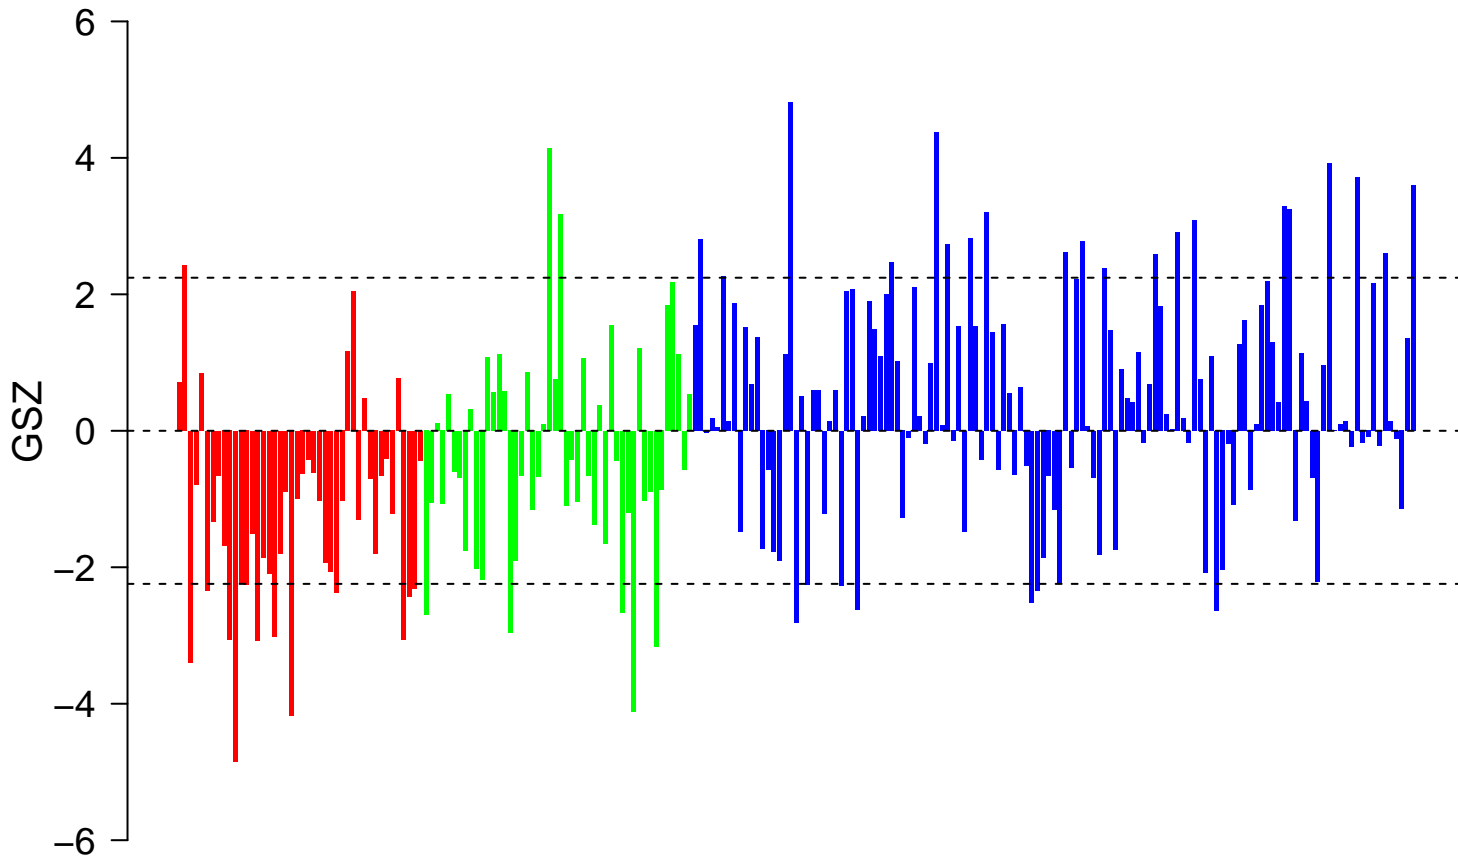

MARTORIATI_MDM4_TARGETS_NEUROEPITHELIUM_UP

■ on
■ -
□ off

MARTORIATI_MDM4_TARGETS_NEUROEPITHELIUM_UP