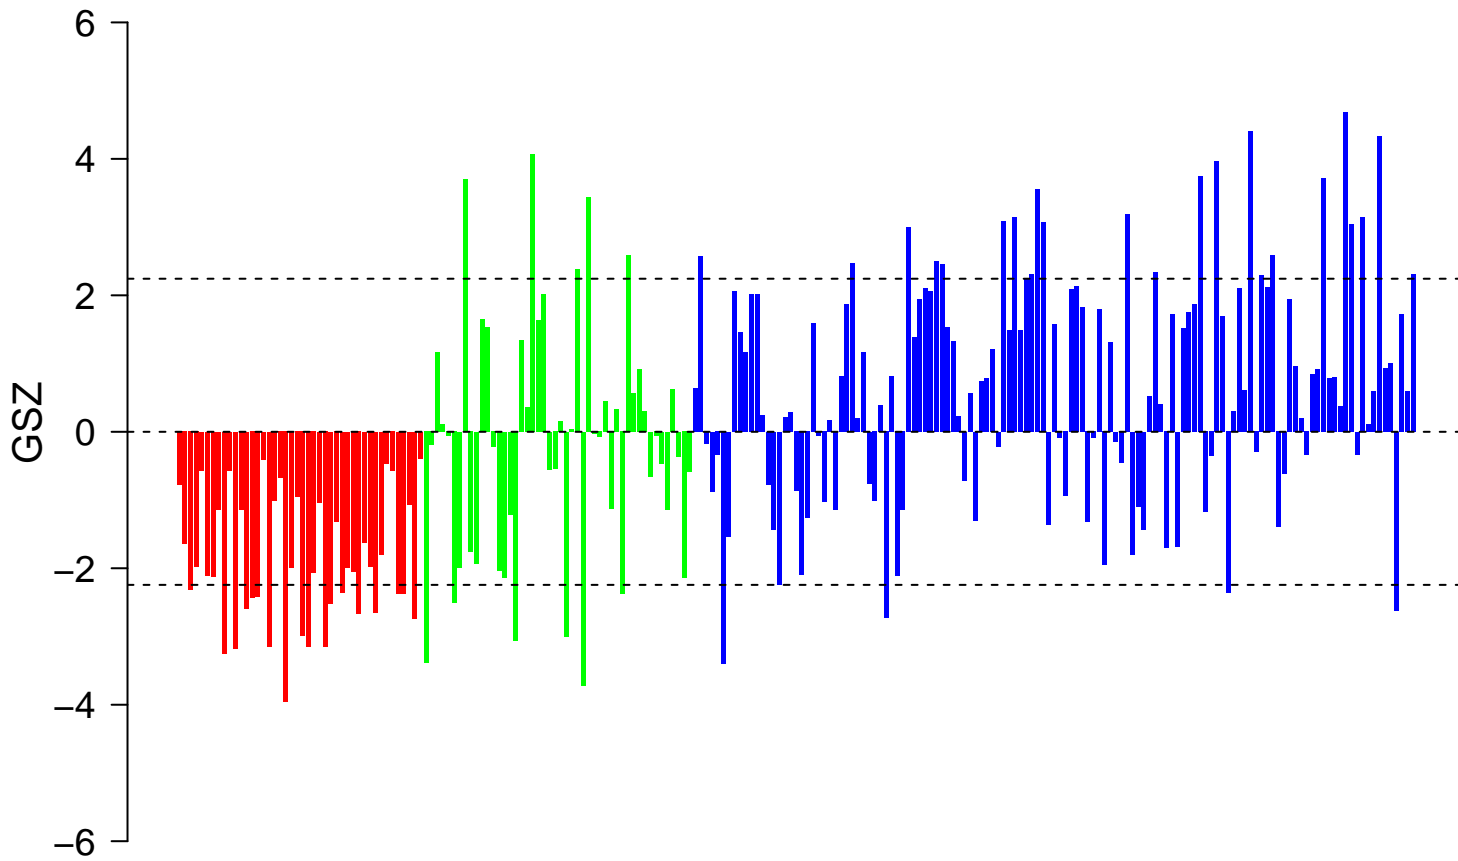

MARTORIATI_MDM4_TARGETS_NEUROEPITHELIUM_DN

MARTORIATI_MDM4_TARGETS_NEUROEPITHELIUM_DN

■ on
■ -
□ off

MARTORIATI_MDM4_TARGETS_NEUROEPITHELIUM_DN