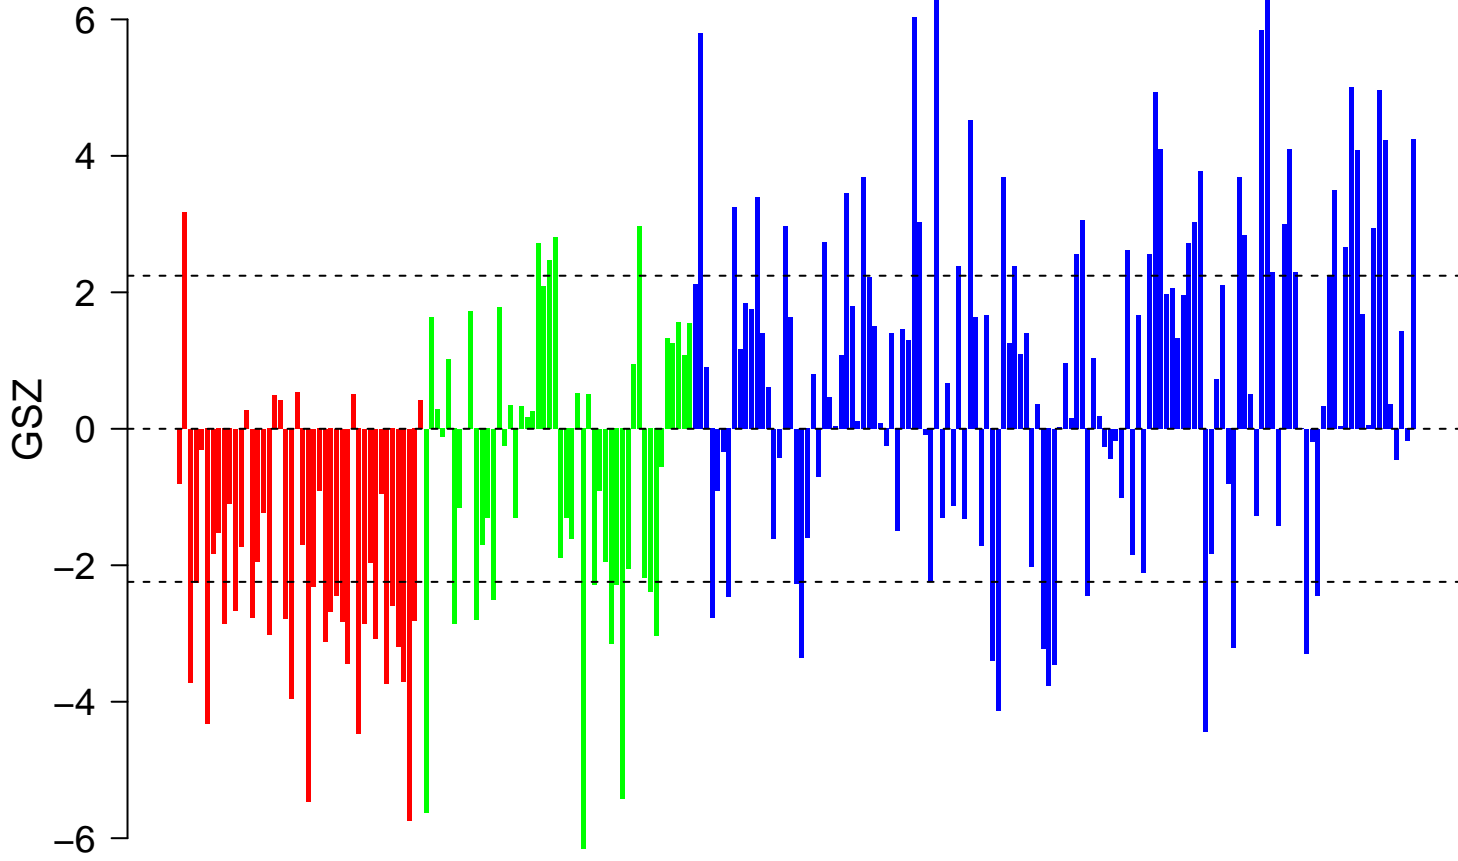

# MARTINEZ\_TP53\_TARGETS\_UP

■ on  
■ -  
□ off

# MARTINEZ\_TP53\_TARGETS\_UP