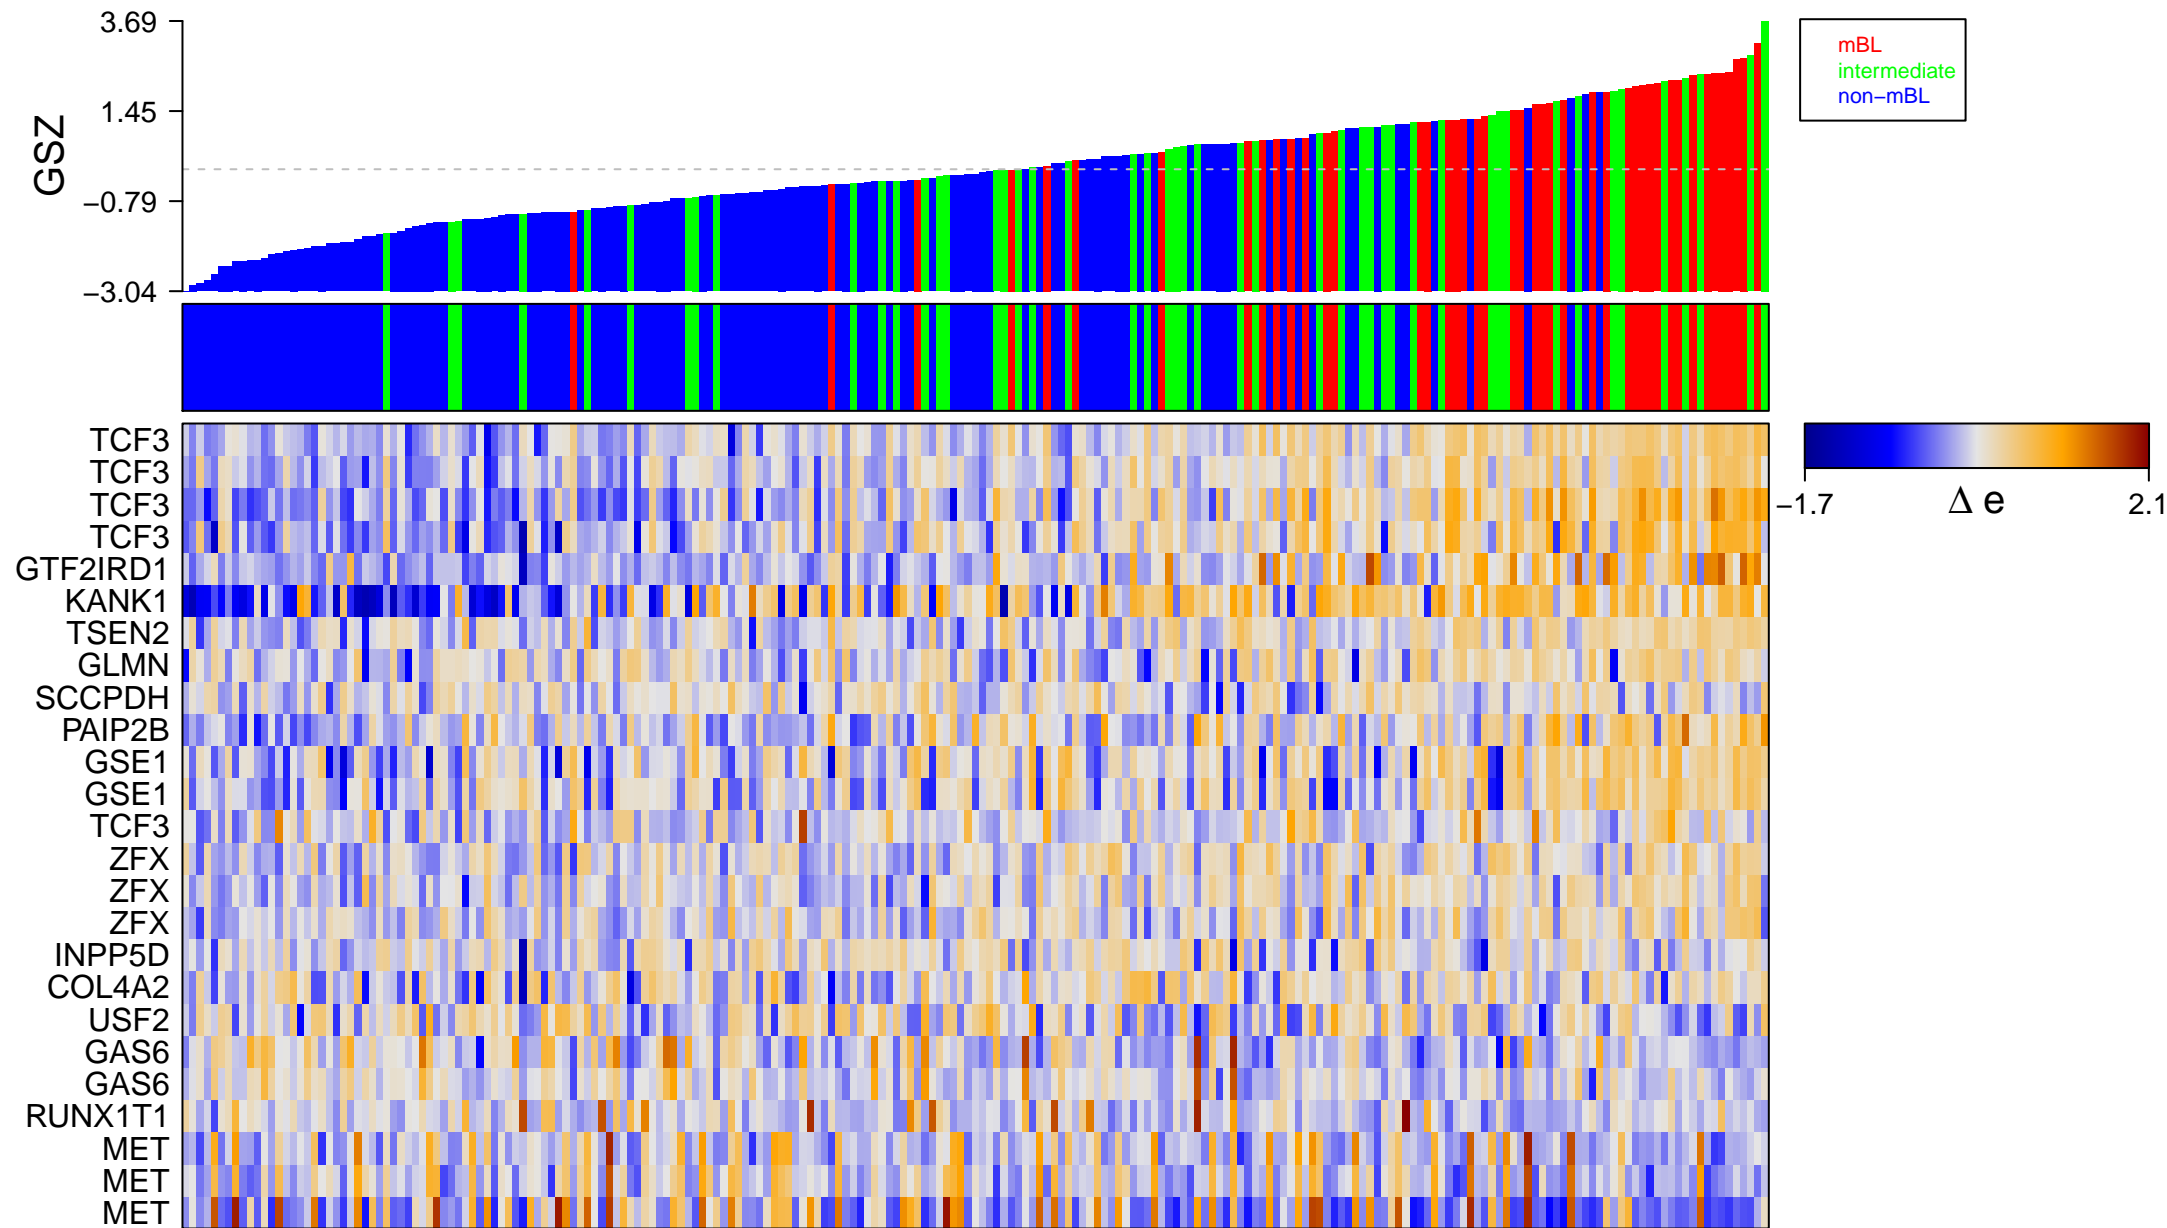

MARIADASON_REGULATED_BY_HISTONE_ACETYLATION_DN

MARIADASON_REGULATED_BY_HISTONE_ACETYLATION_DN

■ on
■ -
□ off

MARIADASON_REGULATED_BY_HISTONE_ACETYLATION_DN