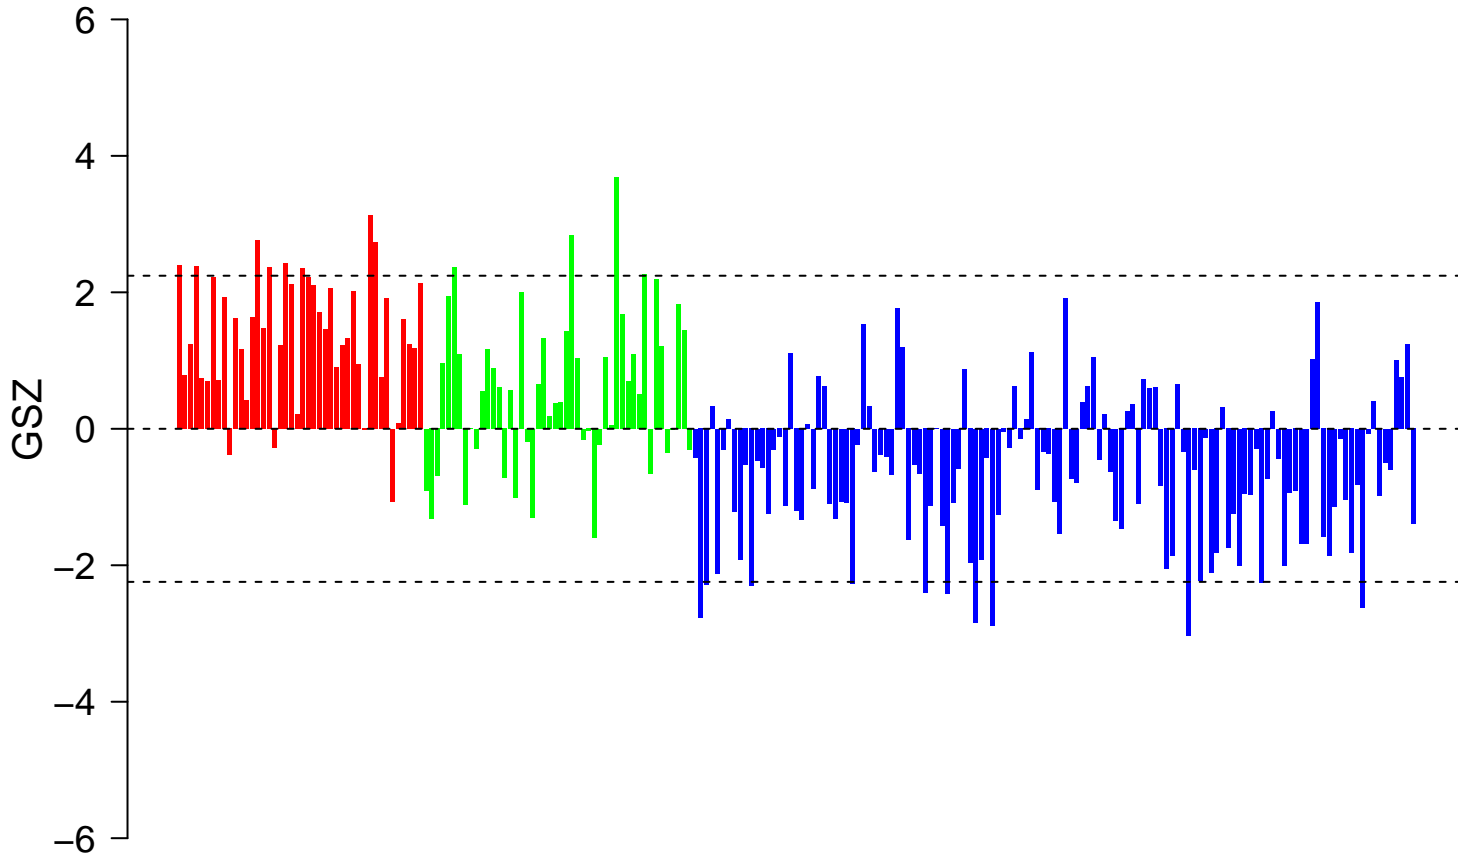

MARIADASON_REGULATED_BY_HISTONE_ACETYLATION_DN

MARIADASON_REGULATED_BY_HISTONE_ACETYLATION_DN

■ on
■ -
□ off

MARIADASON_REGULATED_BY_HISTONE_ACETYLATION_DN