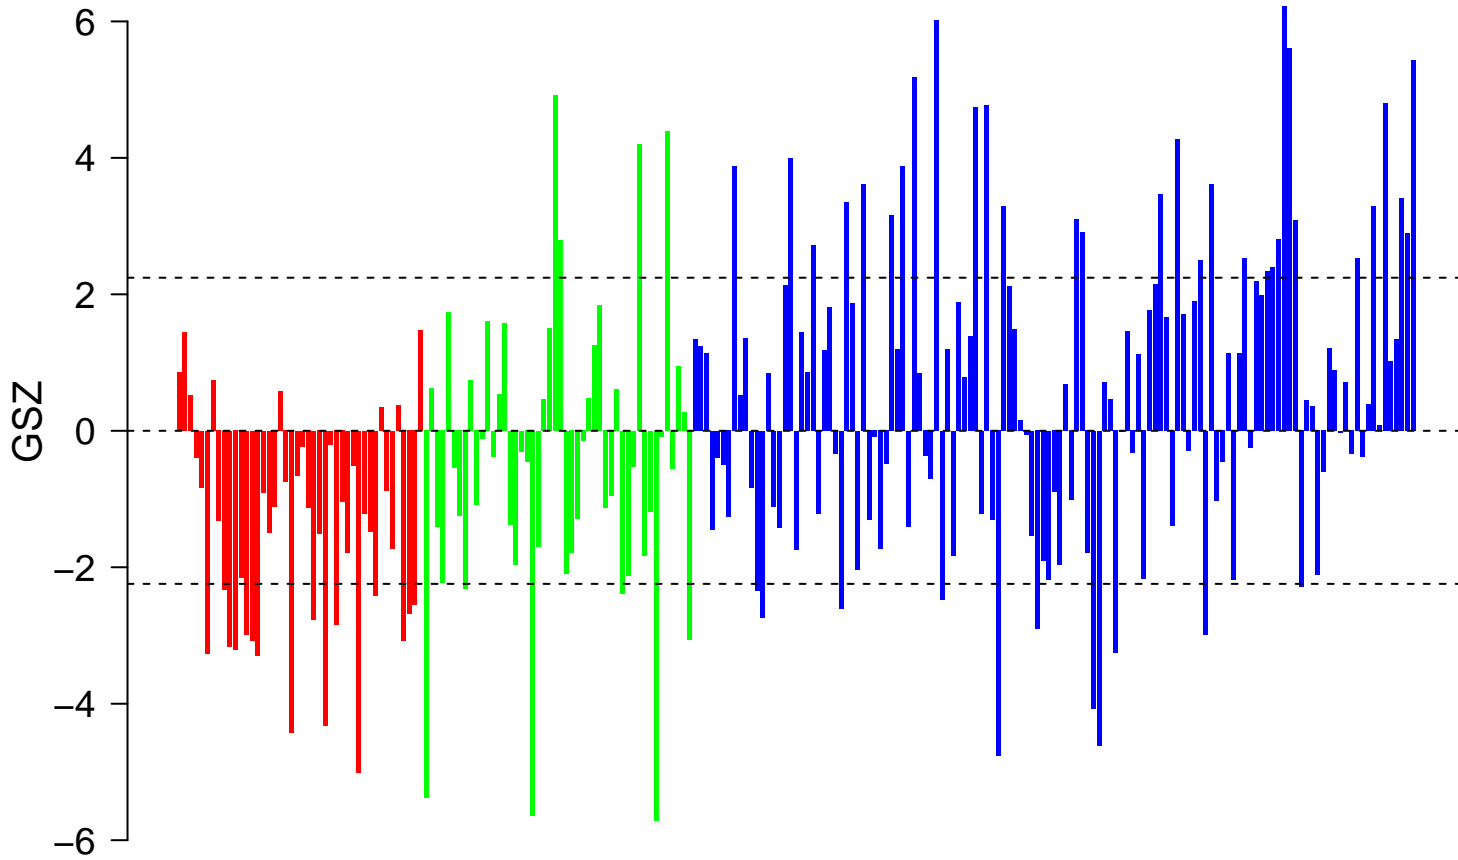

MARCHINI_TRABECTEDIN_RESISTANCE_DN

MARCHINI_TRABECTEDIN_RESISTANCE_DN

■ on
■ -
□ off

MARCHINI_TRABECTEDIN_RESISTANCE_DN