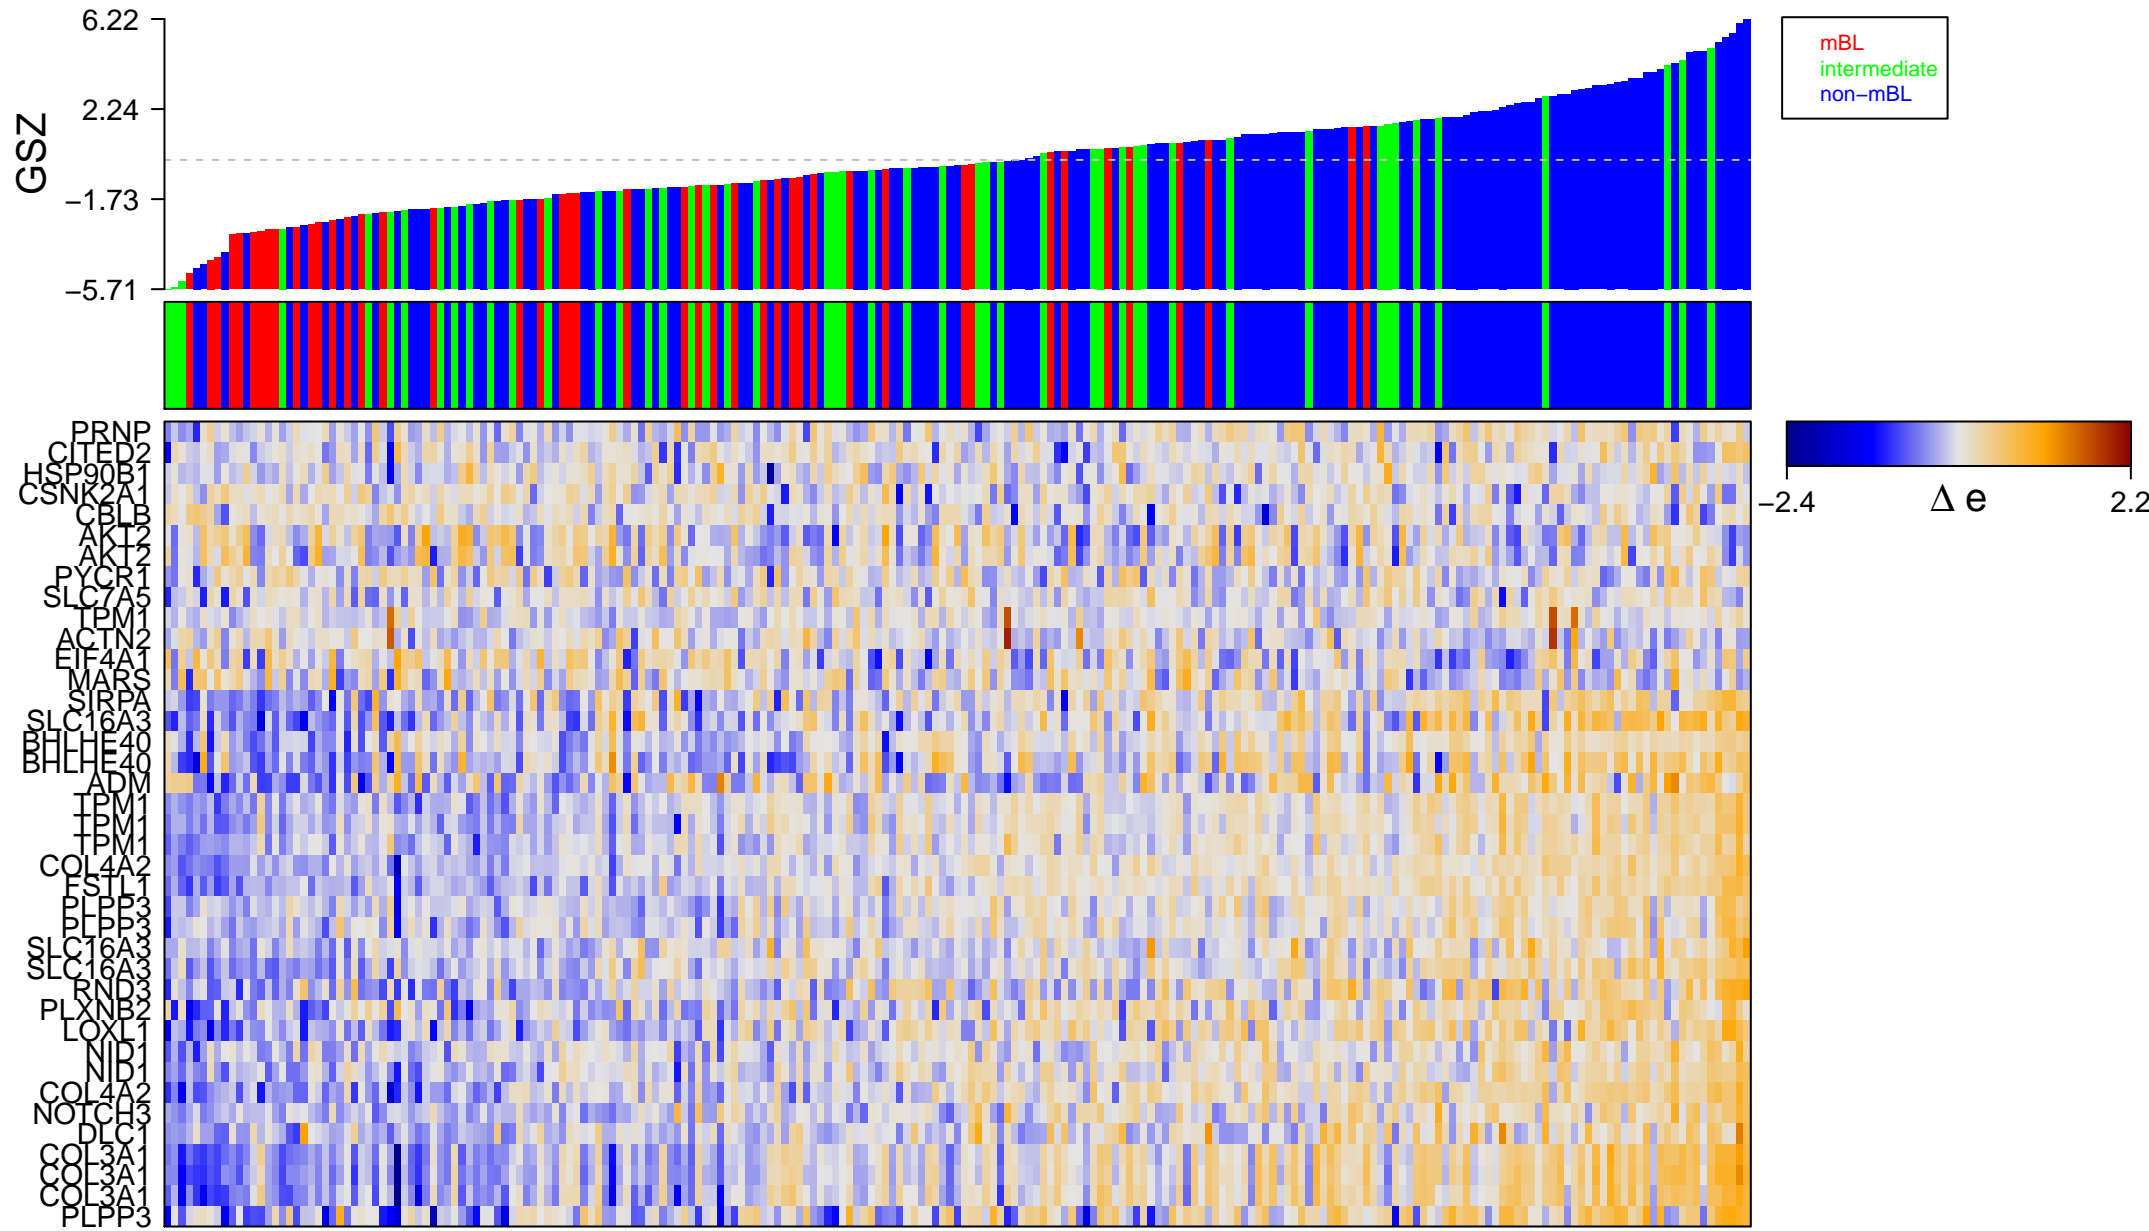

MARCHINI_TRABECTEDIN_RESISTANCE_DN

MARCHINI_TRABECTEDIN_RESISTANCE_DN

■ on
■ -
□ off

MARCHINI_TRABECTEDIN_RESISTANCE_DN