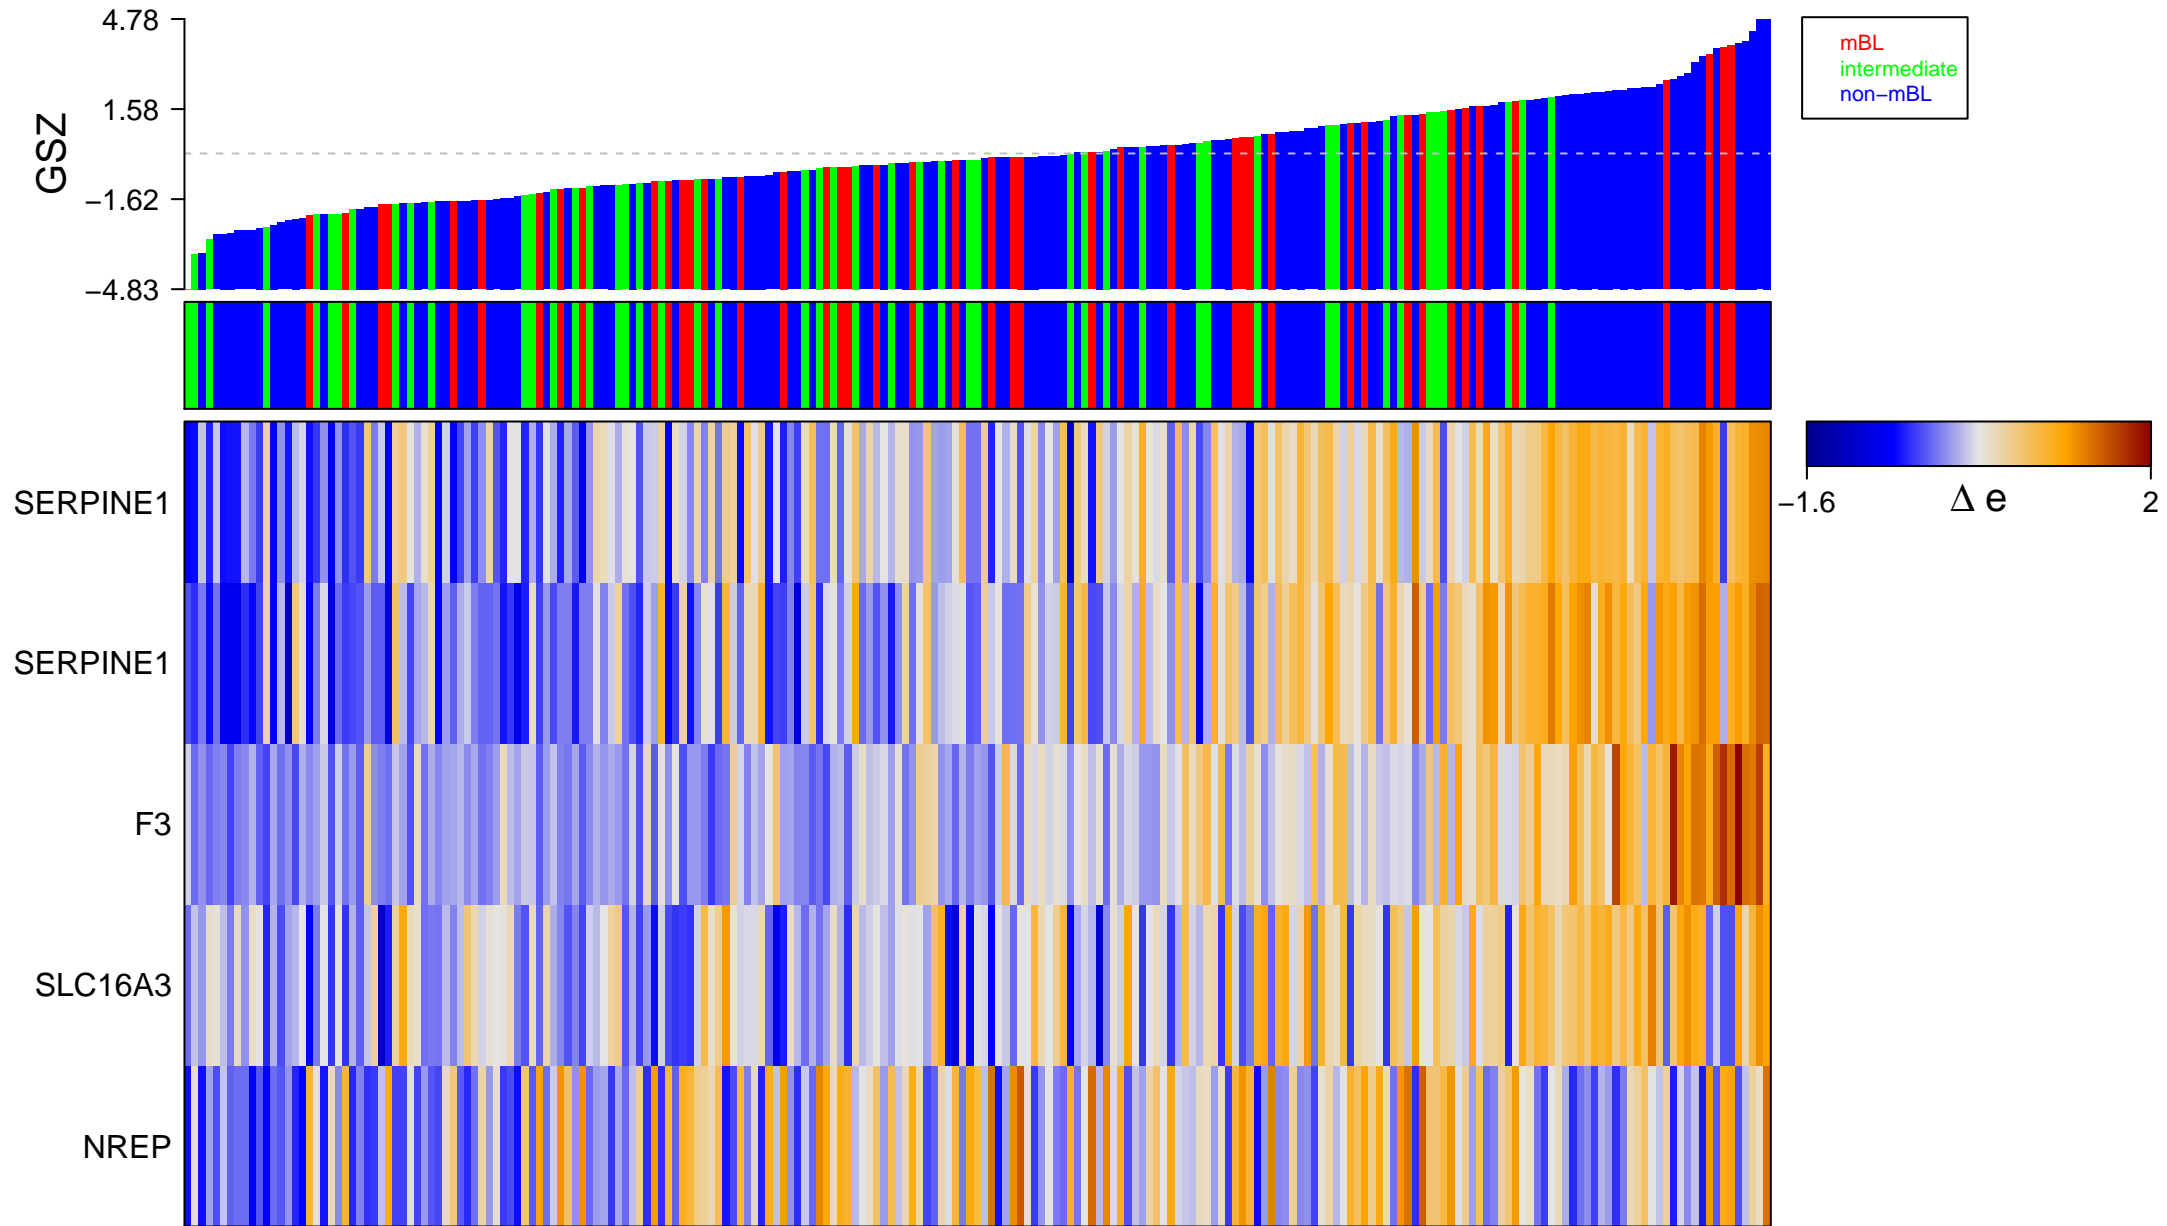

# MAINA\_HYPOXIA\_VHL\_TARGETS\_UP